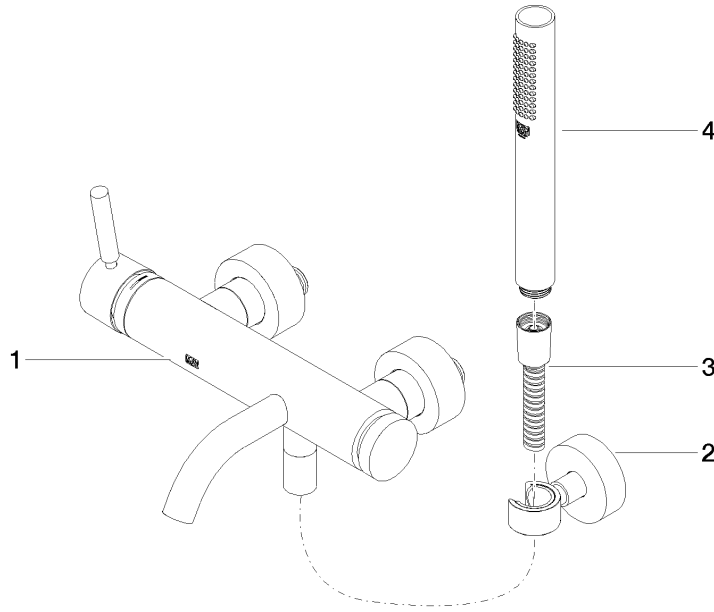

**META Single-lever bath mixer for wall mounting with hand shower set -
Brushed Champagne (22kt Gold)**

META

33 233 660

- spout: circular, air-enriched flow
- max. flow 14 l/min at 3 bar flow pressure
- Hand shower: COMPACT RAIN, max. flow rate 6.8 l/min (at 3 bar)
- complete hand shower set with anti-scale system
- automatic bath/shower diverter
- 202mm projection
- slide-on rosettes Ø 60 mm
- gauge 150 mm - 15 mm
- 1/2" connection
- metal shower hose 1250mm with integrated anti-twist protection
- shower holder rosette Ø 57mm
- WRAS 2207043

Intrinsic protection against back flow.

	Brushed Champagne (22kt Gold)	33 233 660-46
	Chrome	33 233 660-00
	Brushed Platinum	33 233 660-06
	Dark Chrome	33 233 660-19
	Light Gold	33 233 660-26
	Brushed Light Gold	33 233 660-27
	Matte Black	33 233 660-33
	Brushed Bronze	33 233 660-42
	Champagne (22kt Gold)	33 233 660-47
	Brushed Chrome	33 233 660-93
	Brushed Dark Platinum	33 233 660-99

**META Single-lever bath mixer for wall mounting with hand shower set -
Brushed Champagne (22kt Gold)**

META

33 233 660
Parts for other
finishes can be found
here: [Chrome](#)

Spare parts list

No.	Item Number	Name	Quantity used	Delivery time
1	33 200 660-46	META Single-lever bath mixer for wall mounting without shower set - Brushed Champagne (22kt Gold)	1	30
2	28 050 920-46	holder	1	-
Spare part can no longer be ordered, please order the replacement item				
3	90 30 02 072 00-46	Metal shower hose 1/2" x 3/8" x 1250 mm - Brushed Champagne (22kt Gold)	1	30
4	90 12 11 140 30-46	shower	1	30