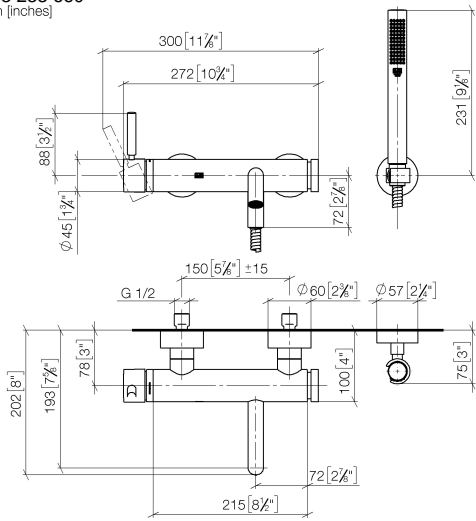

**META Single-lever bath mixer for wall mounting with hand shower set -
Brushed Chrome**

META

33 233 660

- spout: circular, air-enriched flow
- max. flow 14 l/min at 3 bar flow pressure
- Hand shower: COMPACT RAIN, max. flow rate 6.8 l/min (at 3 bar)
- complete hand shower set with anti-scale system
- automatic bath/shower diverter
- 202mm projection
- slide-on rosettes Ø 60 mm
- gauge 150 mm - 15 mm
- 1/2" connection
- metal shower hose 1250mm with integrated anti-twist protection
- shower holder rosette Ø 57mm
- WRAS 2207043

**META Single-lever bath mixer for wall mounting with hand shower set -
Brushed Chrome**

META

33 233 660
mm [inches]

Flow rate chart

Certificates

Belgaqua_21-025- LGA_29687. WRAS_2207043.
27_1.

**META Single-lever bath mixer for wall mounting with hand shower set -
Brushed Chrome**

META

33 233 660
Parts for other
finishes can be found
here: Chrome

Spare parts list

No.	Item Number	Name	Quantity used	Delivery time
1	33 200 660-93	META Single-lever bath mixer for wall mounting without shower set - Brushed Chrome	1	20
2	28 050 920-93	holder	1	-
Spare part can no longer be ordered, please order the replacement item				
3	90 30 02 072 00-93	Metal shower hose 1/2" x 3/8" x 1250 mm - Brushed Chrome	1	20
4	90 12 11 140 30-93	shower	1	20