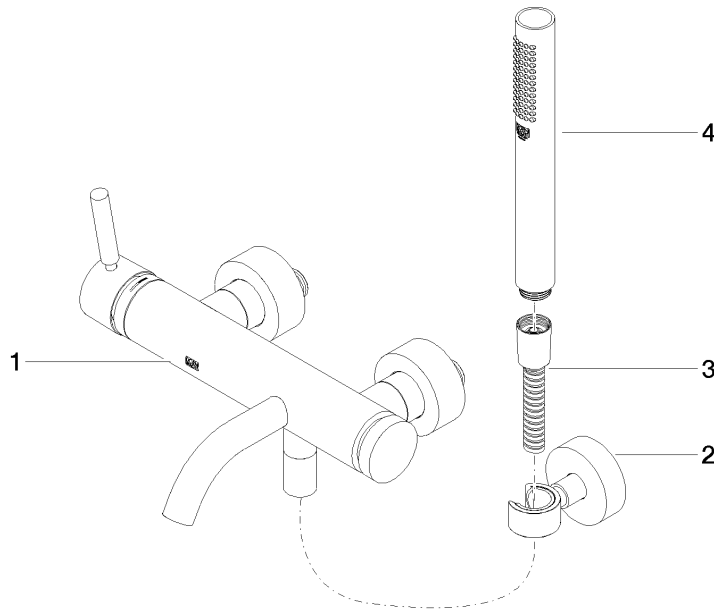

**META Single-lever bath mixer for wall mounting with hand shower set -
Brushed Dark Platinum**

META

33 233 660

- spout: circular, air-enriched flow
- max. flow 14 l/min at 3 bar flow pressure
- Hand shower: COMPACT RAIN, max. flow rate 6.8 l/min (at 3 bar)
- complete hand shower set with anti-scale system
- automatic bath/shower diverter
- 202mm projection
- slide-on rosettes Ø 60 mm
- gauge 150 mm - 15 mm
- 1/2" connection
- metal shower hose 1250mm with integrated anti-twist protection
- shower holder rosette Ø 57mm
- WRAS 2207043

**META Single-lever bath mixer for wall mounting with hand shower set -
Brushed Dark Platinum**

META

33 233 660
mm [inches]

Flow rate chart

Certificates

LGA_29687.

**META Single-lever bath mixer for wall mounting with hand shower set -
Brushed Dark Platinum**

META

33 233 660
Parts for other
finishes can be found
here: [Chrome](#)

Spare parts list

No.	Item Number	Name	Quantity used	Delivery time
1	33 200 660-99	META Single-lever bath mixer for wall mounting without shower set - Brushed Dark Platinum	1	35
2	28 050 920-99	holder	1	-
Spare part can no longer be ordered, please order the replacement item				
3	90 30 02 072 00-99	Metal shower hose 1/2" x 3/8" x 1250 mm - Brushed Dark Platinum	1	30
4	90 12 11 140 30-99	shower	1	30