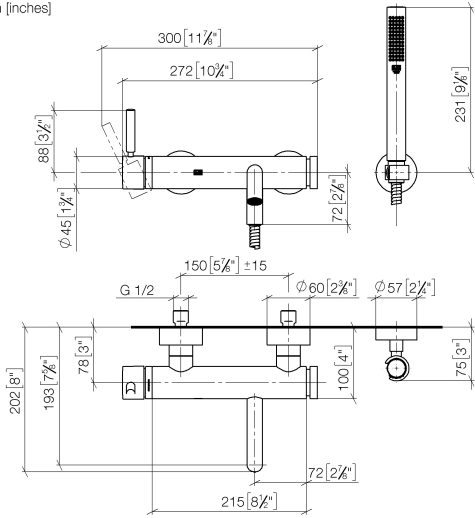

**META Single-lever bath mixer for wall mounting with hand shower set -
Brushed Dark Platinum**

META

33 233 660

- spout: circular, air-enriched flow
- max. flow 14 l/min at 3 bar flow pressure
- Hand shower: COMPACT RAIN, max. flow rate 6.8 l/min (at 3 bar)
- complete hand shower set with anti-scale system
- automatic bath/shower diverter
- 202mm projection
- slide-on rosettes Ø 60 mm
- gauge 150 mm - 15 mm
- 1/2" connection
- metal shower hose 1250mm with integrated anti-twist protection
- shower holder rosette Ø 57mm
- WRAS 2207043

**META Single-lever bath mixer for wall mounting with hand shower set -
Brushed Dark Platinum**

META

33 233 660
mm [inches]

Flow rate chart

Certificates

LGA_29687.

**META Single-lever bath mixer for wall mounting with hand shower set -
Brushed Dark Platinum**

META

33 233 660
Parts for other
finishes can be found
here: [Chrome](#)

Spare parts list

No.	Item Number	Name	Quantity used	Delivery time
1	33 200 660-99	META Single-lever bath mixer for wall mounting without shower set - Brushed Dark Platinum	1	35
2	28 050 920-99	holder	1	-
Spare part can no longer be ordered, please order the replacement item				
3	90 30 02 072 00-99	Metal shower hose 1/2" x 3/8" x 1250 mm - Brushed Dark Platinum	1	30
4	90 12 11 140 30-99	shower	1	30