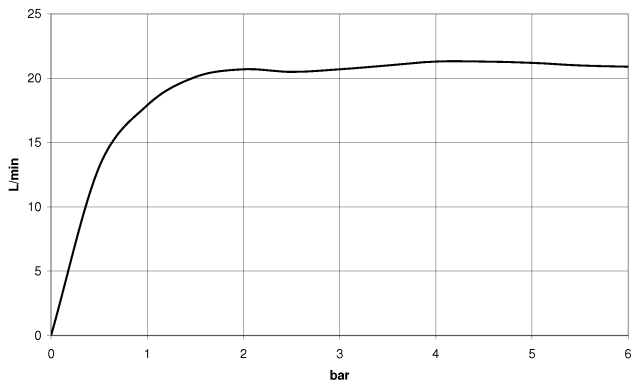

**META Single-lever bath mixer for wall mounting with hand shower set -
Brushed Dark Platinum**

META

33 233 660

- spout: circular, air-enriched flow
- max. flow 14 l/min at 3 bar flow pressure
- Hand shower: COMPACT RAIN, max. flow rate 6.8 l/min (at 3 bar)
- complete hand shower set with anti-scale system
- automatic bath/shower diverter
- 202mm projection
- slide-on rosettes Ø 60 mm
- gauge 150 mm - 15 mm
- 1/2" connection
- metal shower hose 1250mm with integrated anti-twist protection
- shower holder rosette Ø 57mm
- WRAS 2207043

Intrinsic protection against back flow.

	Brushed Dark Platinum	33 233 660-99
	Chrome	33 233 660-00
	Brushed Platinum	33 233 660-06
	Dark Chrome	33 233 660-19
	Light Gold	33 233 660-26
	Brushed Light Gold	33 233 660-27
	Matte Black	33 233 660-33
	Brushed Bronze	33 233 660-42
	Brushed Champagne (22kt Gold)	33 233 660-46
	Champagne (22kt Gold)	33 233 660-47
	Brushed Chrome	33 233 660-93

**META Single-lever bath mixer for wall mounting with hand shower set -
Brushed Dark Platinum**

META

33 233 660
mm [inches]

Flow rate chart

Certificates

LGA_29687.

**META Single-lever bath mixer for wall mounting with hand shower set -
Brushed Dark Platinum**