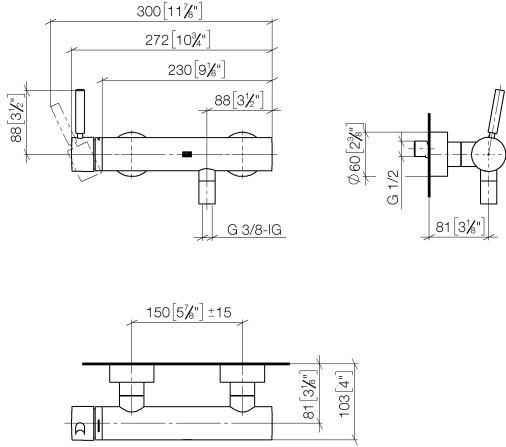

33 300 660

- 3/8" shower outlet
- slide-on rosettes Ø 60 mm
- 1/2" connection
- gauge 150 mm - 15 mm
- WRAS 2205033

Intrinsic protection against back flow.

	Brushed Platinum	33 300 660-06
	Chrome	33 300 660-00
	Dark Chrome	33 300 660-19
	Light Gold	33 300 660-26
	Brushed Light Gold	33 300 660-27
	Matte Black	33 300 660-33
	Brushed Bronze	33 300 660-42
	Brushed Champagne (22kt Gold)	33 300 660-46
	Champagne (22kt Gold)	33 300 660-47
	Brushed Chrome	33 300 660-93
	Brushed Dark Platinum	33 300 660-99

33 300 660

mm [inches]

Flow rate chart

Codes & Standards

DIN 4109

EN 1717

EN 817

ISO 3822

Scottish Water
Byelaws

UK Water Supply
Regulations

Ü-Zeichen

META Single-lever shower mixer for wall mounting - Brushed Platinum

META

33 300 660

Certificates

LGA_29

META

33 300 660

Spare parts list

Product version from 7/1/2023

No.	Item Number	Name	Quantity used	Delivery time
	90 20 66 007 00-06	handle	24	10