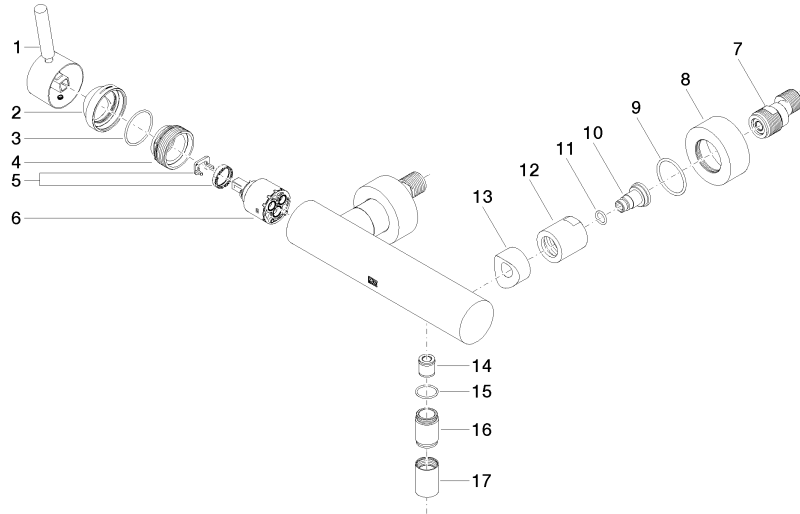

33 300 660

- 3/8" shower outlet
- slide-on rosettes Ø 60 mm
- 1/2" connection
- gauge 150 mm - 15 mm
- WRAS 2205033

Intrinsic protection against back flow.

	Brushed Platinum	33 300 660-06
	Chrome	33 300 660-00
	Dark Chrome	33 300 660-19
	Light Gold	33 300 660-26
	Brushed Light Gold	33 300 660-27
	Matte Black	33 300 660-33
	Brushed Bronze	33 300 660-42
	Brushed Champagne (22kt Gold)	33 300 660-46
	Champagne (22kt Gold)	33 300 660-47
	Brushed Chrome	33 300 660-93
	Brushed Dark Platinum	33 300 660-99

Scottish Water
Byelaws

UK Water Supply
Regulations

Ü-Zeichen

META Single-lever shower mixer for wall mounting - Brushed Platinum

META

33 300 660

Certificates

LGA_29

Belgaqua_21-025-2 DVGW_DW-
6506DN0

WRAS_2205

33 300 660

Product version from 7/1/2023

Parts for other finishes can be found here: [Chrome](#)

META Single-lever shower mixer for wall mounting - Brushed Platinum

META

33 300 660

Spare parts list

Product version from 7/1/2023

No.	Item Number	Name	Quantity used	Delivery time
	90 20 66 007 00-06	handle	24	10