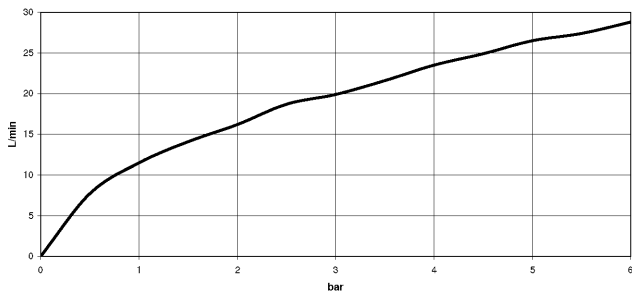

33 300 660

- 3/8" shower outlet
- slide-on rosettes Ø 60 mm
- 1/2" connection
- gauge 150 mm - 15 mm
- WRAS 2205033

Intrinsic protection against back flow.

	Brushed Platinum	33 300 660-06
	Chrome	33 300 660-00
	Dark Chrome	33 300 660-19
	Light Gold	33 300 660-26
	Brushed Light Gold	33 300 660-27
	Matte Black	33 300 660-33
	Brushed Bronze	33 300 660-42
	Brushed Champagne (22kt Gold)	33 300 660-46
	Champagne (22kt Gold)	33 300 660-47
	Brushed Chrome	33 300 660-93
	Brushed Dark Platinum	33 300 660-99

33 300 660

mm [inches]

Flow rate chart

Codes & Standards

DIN 4109

EN 1717

EN 817

ISO 3822