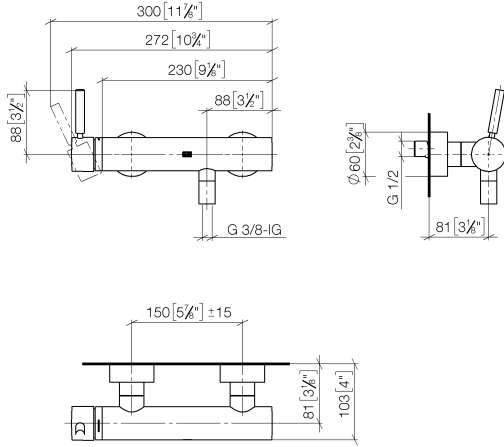

33 300 660

- 3/8" shower outlet
- slide-on rosettes Ø 60 mm
- 1/2" connection
- gauge 150 mm - 15 mm
- WRAS 2205033

Intrinsic protection against back flow.

	Dark Chrome	33 300 660-19
	Chrome	33 300 660-00
	Brushed Platinum	33 300 660-06
	Light Gold	33 300 660-26
	Brushed Light Gold	33 300 660-27
	Matte Black	33 300 660-33
	Brushed Bronze	33 300 660-42
	Brushed Champagne (22kt Gold)	33 300 660-46
	Champagne (22kt Gold)	33 300 660-47
	Brushed Chrome	33 300 660-93
	Brushed Dark Platinum	33 300 660-99

33 300 660

mm [inches]

Flow rate chart

Codes & Standards

DIN 4109

EN 817

ISO 3822

Scottish Water
Byelaws

UK Water Supply
Regulations

Ü-Zeichen

META Single-lever shower mixer for wall mounting - Dark Chrome

META

33 300 660

Certificates

LGA_29

DVGW_DW-
6506DN0