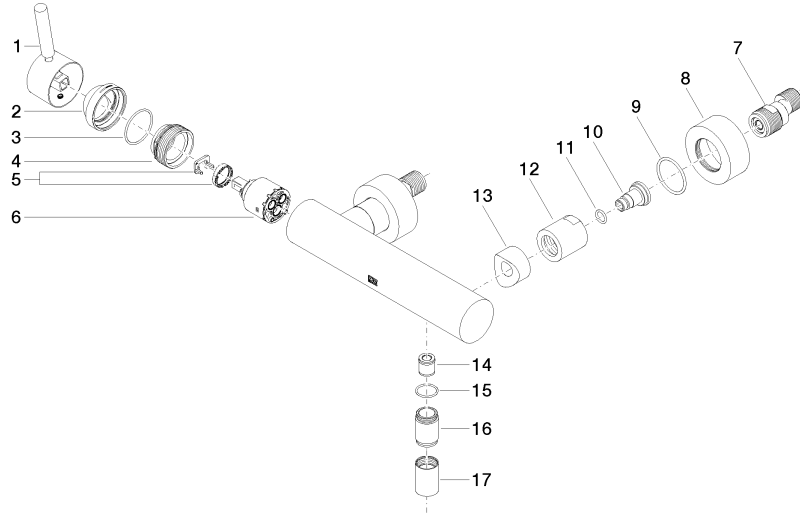

33 300 660

Parts for other finishes can be found here: [Chrome](#)