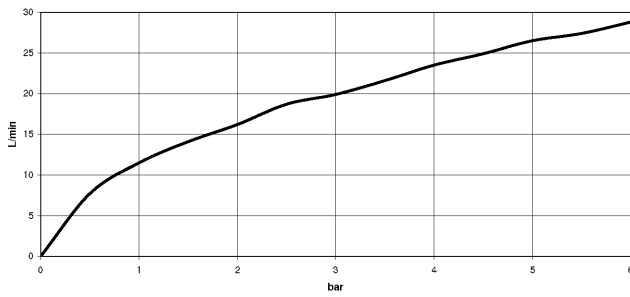

33 300 660

- 3/8" shower outlet
- slide-on rosettes Ø 60 mm
- 1/2" connection
- gauge 150 mm - 15 mm
- WRAS 2205033

Intrinsic protection against back flow.

	Dark Chrome	33 300 660-19
	Chrome	33 300 660-00
	Brushed Platinum	33 300 660-06
	Light Gold	33 300 660-26
	Brushed Light Gold	33 300 660-27
	Matte Black	33 300 660-33
	Brushed Bronze	33 300 660-42
	Brushed Champagne (22kt Gold)	33 300 660-46
	Champagne (22kt Gold)	33 300 660-47
	Brushed Chrome	33 300 660-93
	Brushed Dark Platinum	33 300 660-99

33 300 660

mm [inches]

Flow rate chart

Codes & Standards

DIN 4109

EN 817

ISO 3822

Scottish Water
Byelaws