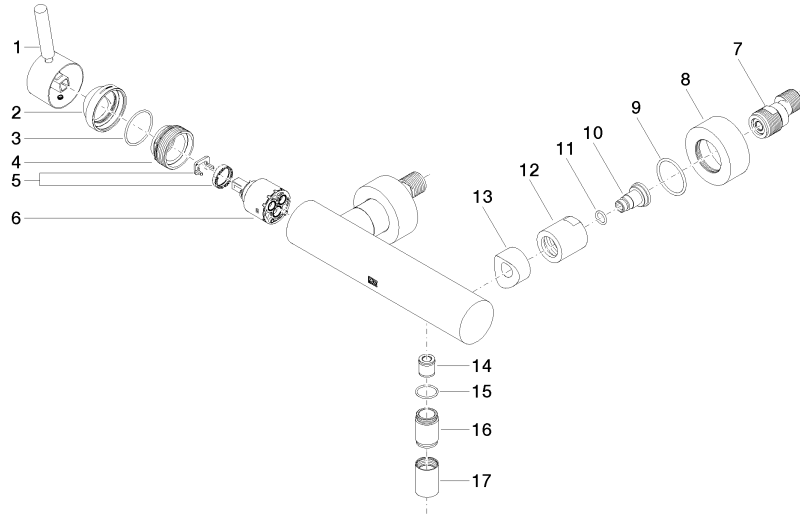

33 300 660

- 3/8" shower outlet
- slide-on rosettes Ø 60 mm
- 1/2" connection
- gauge 150 mm - 15 mm
- WRAS 2205033

Intrinsic protection against back flow.

	Matte Black	33 300 660-33
	Chrome	33 300 660-00
	Brushed Platinum	33 300 660-06
	Dark Chrome	33 300 660-19
	Light Gold	33 300 660-26
	Brushed Light Gold	33 300 660-27
	Brushed Bronze	33 300 660-42
	Brushed Champagne (22kt Gold)	33 300 660-46
	Champagne (22kt Gold)	33 300 660-47
	Brushed Chrome	33 300 660-93
	Brushed Dark Platinum	33 300 660-99

Scottish Water
Byelaws

UK Water Supply
Regulations

Ü-Zeichen

META Single-lever shower mixer for wall mounting - Matte Black

META

33 300 660

Certificates

LGA_29

Belgaqua_21-025-2 DVGW_DW-
6506DNO

WRAS_2205

33 300 660

Product version from 7/1/2023

Parts for other finishes can be found here: [Chrome](#)

META Single-lever shower mixer for wall mounting - Matte Black

META

33 300 660

Spare parts list

Product version from 7/1/2023

No.	Item Number	Name	Quantity used	Delivery time
	90 20 66 007 00-33	handle	24	30