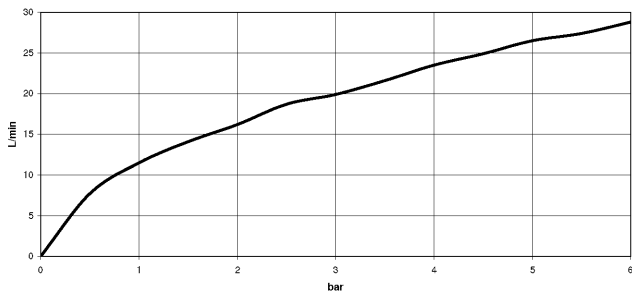

33 300 660

- 3/8" shower outlet
- slide-on rosettes Ø 60 mm
- 1/2" connection
- gauge 150 mm - 15 mm
- WRAS 2205033

Intrinsic protection against back flow.

	Matte Black	33 300 660-33
	Chrome	33 300 660-00
	Brushed Platinum	33 300 660-06
	Dark Chrome	33 300 660-19
	Light Gold	33 300 660-26
	Brushed Light Gold	33 300 660-27
	Brushed Bronze	33 300 660-42
	Brushed Champagne (22kt Gold)	33 300 660-46
	Champagne (22kt Gold)	33 300 660-47
	Brushed Chrome	33 300 660-93
	Brushed Dark Platinum	33 300 660-99

33 300 660

mm [inches]

Flow rate chart

Codes & Standards

DIN 4109

EN 1717

EN 817

ISO 3822