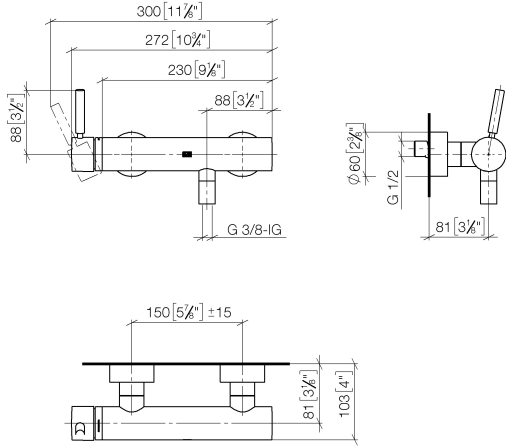

33 300 660

- 3/8" shower outlet
- slide-on rosettes Ø 60 mm
- 1/2" connection
- gauge 150 mm - 15 mm
- WRAS 2205033

Intrinsic protection against back flow.

	Matte Black	33 300 660-33
	Chrome	33 300 660-00
	Brushed Platinum	33 300 660-06
	Dark Chrome	33 300 660-19
	Light Gold	33 300 660-26
	Brushed Light Gold	33 300 660-27
	Brushed Bronze	33 300 660-42
	Brushed Champagne (22kt Gold)	33 300 660-46
	Champagne (22kt Gold)	33 300 660-47
	Brushed Chrome	33 300 660-93
	Brushed Dark Platinum	33 300 660-99

33 300 660

mm [inches]

Flow rate chart

Codes & Standards

DIN 4109

EN 1717

EN 817

ISO 3822

Scottish Water
Byelaws

UK Water Supply
Regulations

Ü-Zeichen

META Single-lever shower mixer for wall mounting - Matte Black

META

33 300 660

Certificates

LGA_29

Belgaqua_21-025-2 DVGW_DW-
6506DNO

WRAS_2205

33 300 660

Product version from 7/1/2023

Parts for other finishes can be found here: [Chrome](#)

META Single-lever shower mixer for wall mounting - Matte Black

META