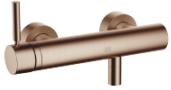

META Single-lever shower mixer for wall mounting - Brushed Bronze

META

33 300 660

- 3/8" shower outlet
- slide-on rosettes Ø 60 mm
- 1/2" connection
- gauge 150 mm - 15 mm
- WRAS 2205033

Intrinsic protection against back flow.

	Brushed Bronze	33 300 660-42
	Chrome	33 300 660-00
	Brushed Platinum	33 300 660-06
	Dark Chrome	33 300 660-19
	Light Gold	33 300 660-26
	Brushed Light Gold	33 300 660-27
	Matte Black	33 300 660-33
	Brushed Champagne (22kt Gold)	33 300 660-46
	Champagne (22kt Gold)	33 300 660-47
	Brushed Chrome	33 300 660-93
	Brushed Dark Platinum	33 300 660-99

33 300 660

mm [inches]

Flow rate chart

Codes & Standards

DIN 4109

ISO 3822

Ü-Zeichen

META Single-lever shower mixer for wall mounting - Brushed Bronze

META

33 300 660

Certificates

LGA_29

33 300 660

Product version from 7/1/2023

Parts for other finishes can be found here: [Chrome](#)

META Single-lever shower mixer for wall mounting - Brushed Bronze