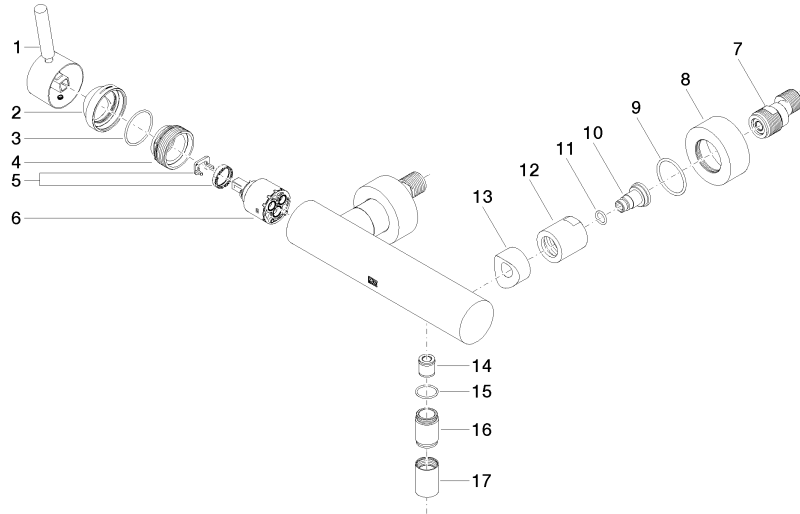

META Single-lever shower mixer for wall mounting - Brushed Bronze

META

33 300 660

- 3/8" shower outlet
- slide-on rosettes Ø 60 mm
- 1/2" connection
- gauge 150 mm - 15 mm
- WRAS 2205033

Intrinsic protection against back flow.

33 300 660

mm [inches]

Flow rate chart

Codes & Standards

DIN 4109

ISO 3822

Ü-Zeichen

META Single-lever shower mixer for wall mounting - Brushed Bronze

META

33 300 660

Certificates

LGA_29

33 300 660

Product version from 7/1/2023

Parts for other finishes can be found here: [Chrome](#)

META Single-lever shower mixer for wall mounting - Brushed Bronze

META

33 300 660

Spare parts list

Product version from 7/1/2023

No.	Item Number	Name	Quantity used	Delivery time
	90 20 66 007 00-42	handle	24	30