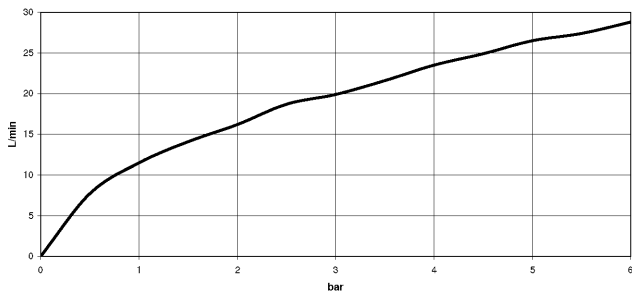

META Single-lever shower mixer for wall mounting - Brushed Bronze

META

33 300 660

- 3/8" shower outlet
- slide-on rosettes Ø 60 mm
- 1/2" connection
- gauge 150 mm - 15 mm
- WRAS 2205033

Intrinsic protection against back flow.

33 300 660

mm [inches]

Flow rate chart

Codes & Standards

DIN 4109

ISO 3822

Ü-Zeichen

META Single-lever shower mixer for wall mounting - Brushed Bronze