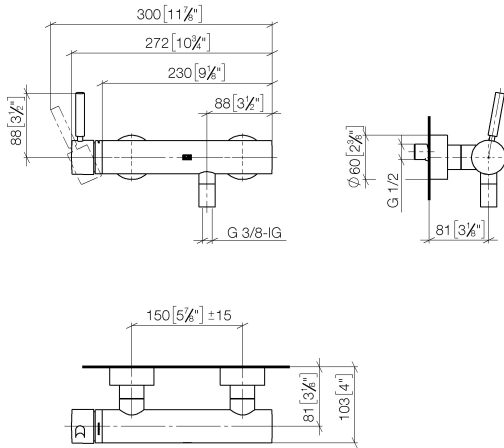

META Single-lever shower mixer for wall mounting - Brushed Bronze

META

33 300 660

- 3/8" shower outlet
- slide-on rosettes Ø 60 mm
- 1/2" connection
- gauge 150 mm - 15 mm
- WRAS 2205033

Intrinsic protection against back flow.

33 300 660

mm [inches]

Flow rate chart

Codes & Standards

DIN 4109

ISO 3822

Ü-Zeichen

META Single-lever shower mixer for wall mounting - Brushed Bronze

META

33 300 660

Certificates

LGA_29

33 300 660

Product version from 7/1/2023

Parts for other finishes can be found here: [Chrome](#)

META Single-lever shower mixer for wall mounting - Brushed Bronze

META

33 300 660

Spare parts list

Product version from 7/1/2023

No.	Item Number	Name	Quantity used	Delivery time
	90 20 66 007 00-42	handle	24	30