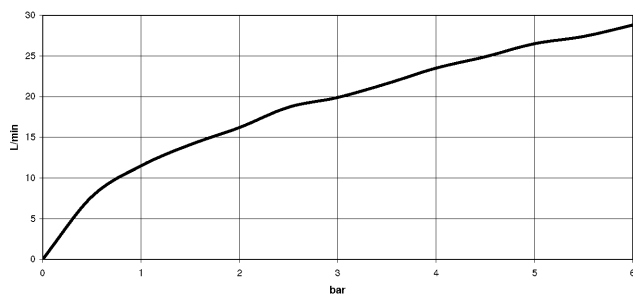

META Single-lever shower mixer for wall mounting - Brushed Champagne (22kt Gold)

META

33 300 660

- 3/8" shower outlet
- slide-on rosettes Ø 60 mm
- 1/2" connection
- gauge 150 mm - 15 mm

Intrinsic protection against back flow.

33 300 660
mm [inches]

Flow rate chart

Certificates

LGA_29688.

WRAS_2205033.

33 300 660
Parts for other
finishes can be found
here: [Chrome](#)

Spare parts list

No.	Item Number	Name	Quantity used	Delivery time
1	90 20 66 007 00-46	handle	1	30
2	09 28 30 032-46	cover	1	60
3	09 14 10 102 90	seal	1	2
4	09 24 04 296 90	nut	1	2
5	90 28 10 148 00 90	accessories	1	2
6	90 15 05 064 00 90	cartridge	1	2
7	04 11 04 030 00 90	connection	2	2
8	09 27 62 004-46	rosette	2	60
9	09 14 10 119 90	seal	2	2
10	09 29 05 005 20 90	nipple	2	60
11	09 14 10 008 90	seal	2	2
12	09 23 10 048-46	nut	2	60
13	09 18 40 059-46	sleeve	2	60
14	90 23 01 141 00 90	back-flow preventer	1	2
15	90 14 10 032 00 90	seal	1	2
16	09 24 03 115 20-46	nipple	1	30
17	90 21 02 069 00-46	cover	1	30