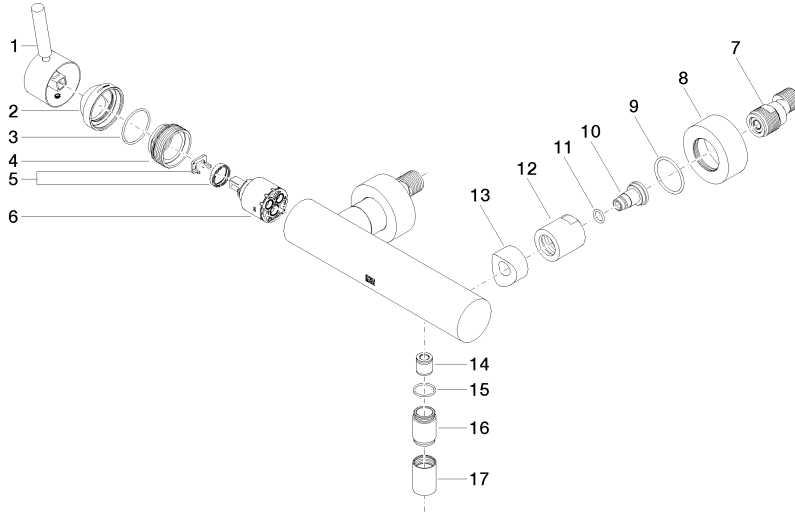

META Single-lever shower mixer for wall mounting - Brushed Champagne (22kt Gold)

META

33 300 660

- 3/8" shower outlet
- slide-on rosettes Ø 60 mm
- 1/2" connection
- gauge 150 mm - 15 mm

Intrinsic protection against back flow.

33 300 660
mm [inches]

Flow rate chart

Certificates

LGA_29688.

WRAS_2205033.

33 300 660
Parts for other
finishes can be found
here: [Chrome](#)

Spare parts list

No.	Item Number	Name	Quantity used	Delivery time
1	90 20 66 007 00-46	handle	1	30
2	09 28 30 032-46	cover	1	60
3	09 14 10 102 90	seal	1	2
4	09 24 04 296 90	nut	1	2
5	90 28 10 148 00 90	accessories	1	2
6	90 15 05 064 00 90	cartridge	1	2
7	04 11 04 030 00 90	connection	2	2
8	09 27 62 004-46	rosette	2	60
9	09 14 10 119 90	seal	2	2
10	09 29 05 005 20 90	nipple	2	60
11	09 14 10 008 90	seal	2	2
12	09 23 10 048-46	nut	2	60
13	09 18 40 059-46	sleeve	2	60
14	90 23 01 141 00 90	back-flow preventer	1	2
15	90 14 10 032 00 90	seal	1	2
16	09 24 03 115 20-46	nipple	1	30
17	90 21 02 069 00-46	cover	1	30