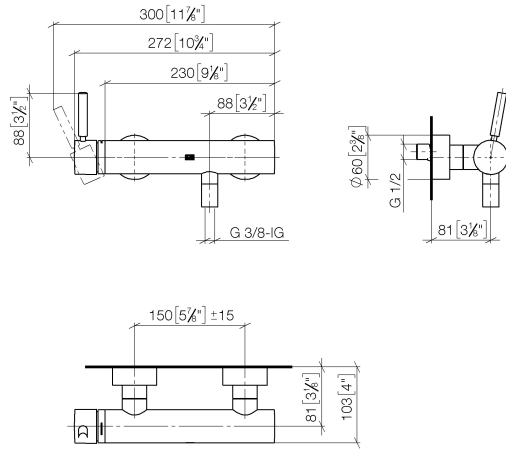

META Single-lever shower mixer for wall mounting - Brushed Champagne (22kt Gold)

META

33 300 660

- 3/8" shower outlet
- slide-on rosettes Ø 60 mm
- 1/2" connection
- gauge 150 mm - 15 mm

Intrinsic protection against back flow.

33 300 660
mm [inches]

Flow rate chart

Certificates

LGA_29688.

WRAS_2205033.

33 300 660
Parts for other
finishes can be found
here: [Chrome](#)

Spare parts list

No.	Item Number	Name	Quantity used	Delivery time
1	90 20 66 007 00-46	handle	1	30
2	09 28 30 032-46	cover	1	60
3	09 14 10 102 90	seal	1	2
4	09 24 04 296 90	nut	1	2
5	90 28 10 148 00 90	accessories	1	2
6	90 15 05 064 00 90	cartridge	1	2
7	04 11 04 030 00 90	connection	2	2
8	09 27 62 004-46	rosette	2	60
9	09 14 10 119 90	seal	2	2
10	09 29 05 005 20 90	nipple	2	60
11	09 14 10 008 90	seal	2	2
12	09 23 10 048-46	nut	2	60
13	09 18 40 059-46	sleeve	2	60
14	90 23 01 141 00 90	back-flow preventer	1	2
15	90 14 10 032 00 90	seal	1	2
16	09 24 03 115 20-46	nipple	1	30
17	90 21 02 069 00-46	cover	1	30