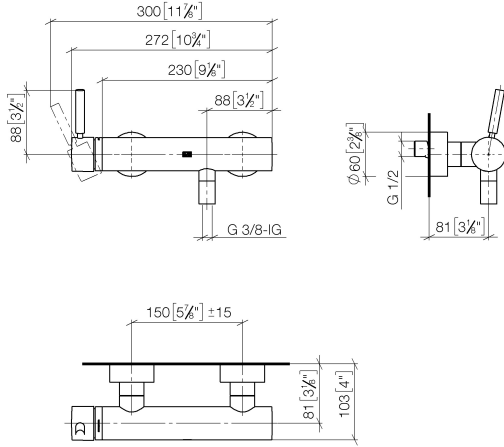

33 300 660

- 3/8" shower outlet
- slide-on rosettes Ø 60 mm
- 1/2" connection
- gauge 150 mm - 15 mm
- WRAS 2205033

Intrinsic protection against back flow.

	Champagne (22kt Gold)	33 300 660-47
	Chrome	33 300 660-00
	Brushed Platinum	33 300 660-06
	Dark Chrome	33 300 660-19
	Light Gold	33 300 660-26
	Brushed Light Gold	33 300 660-27
	Matte Black	33 300 660-33
	Brushed Bronze	33 300 660-42
	Brushed Champagne (22kt Gold)	33 300 660-46
	Brushed Chrome	33 300 660-93
	Brushed Dark Platinum	33 300 660-99

33 300 660

mm [inches]

**Flow rate chart**

**Codes & Standards**

DIN 4109

ISO 3822

Scottish Water  
Byelaws

UK Water Supply  
Regulations

**Ü-Zeichen**

**META Single-lever shower mixer for wall mounting - Champagne (22kt Gold)**

---

META

33 300 660

Certificates

---

LGA\_29

WRAS\_2205

33 300 660

**Product version from 7/1/2023**

Parts for other finishes can be found here: [Chrome](#)

**META Single-lever shower mixer for wall mounting - Champagne (22kt Gold)**

META

33 300 660

**Spare parts list**