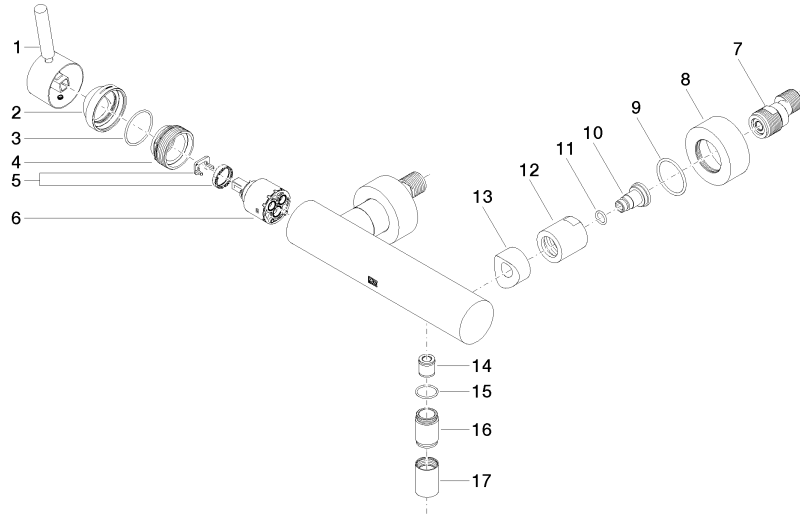

33 300 660

- 3/8" shower outlet
- slide-on rosettes Ø 60 mm
- 1/2" connection
- gauge 150 mm - 15 mm
- WRAS 2205033

Intrinsic protection against back flow.

	Champagne (22kt Gold)	33 300 660-47
	Chrome	33 300 660-00
	Brushed Platinum	33 300 660-06
	Dark Chrome	33 300 660-19
	Light Gold	33 300 660-26
	Brushed Light Gold	33 300 660-27
	Matte Black	33 300 660-33
	Brushed Bronze	33 300 660-42
	Brushed Champagne (22kt Gold)	33 300 660-46
	Brushed Chrome	33 300 660-93
	Brushed Dark Platinum	33 300 660-99

33 300 660

mm [inches]

**Flow rate chart**

**Codes & Standards**

DIN 4109

ISO 3822

Scottish Water  
Byelaws

UK Water Supply  
Regulations

WRAS\_2205

33 300 660

**Product version from 7/1/2023**

Parts for other finishes can be found here: [Chrome](#)

**META Single-lever shower mixer for wall mounting - Champagne (22kt Gold)**

META

33 300 660

**Spare parts list**

**Product version from 7/1/2023**

No.	Item Number	Name	Quantity used	Delivery time
	90 20 66 007 00-47	handle	24	30