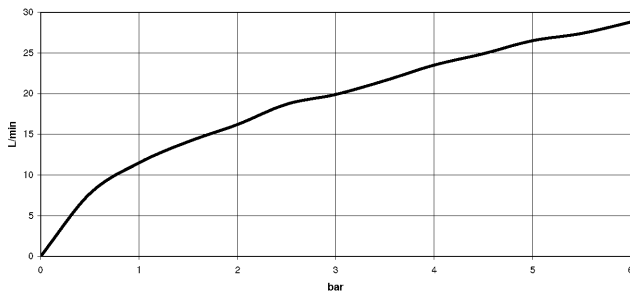

33 300 660

- 3/8" shower outlet
- slide-on rosettes Ø 60 mm
- 1/2" connection
- gauge 150 mm - 15 mm
- WRAS 2205033

Intrinsic protection against back flow.

	Champagne (22kt Gold)	33 300 660-47
	Chrome	33 300 660-00
	Brushed Platinum	33 300 660-06
	Dark Chrome	33 300 660-19
	Light Gold	33 300 660-26
	Brushed Light Gold	33 300 660-27
	Matte Black	33 300 660-33
	Brushed Bronze	33 300 660-42
	Brushed Champagne (22kt Gold)	33 300 660-46
	Brushed Chrome	33 300 660-93
	Brushed Dark Platinum	33 300 660-99

33 300 660

mm [inches]

**Flow rate chart**

**Codes & Standards**

DIN 4109

ISO 3822

Scottish Water  
Byelaws

UK Water Supply  
Regulations