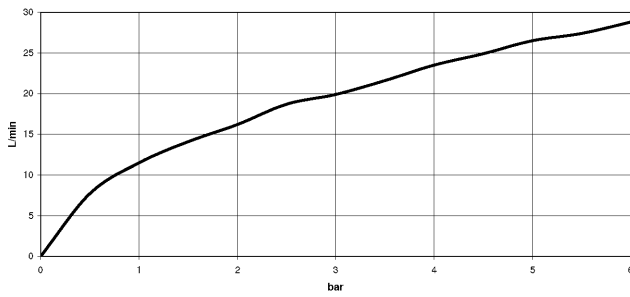

33 300 660

- 3/8" shower outlet
- slide-on rosettes Ø 60 mm
- 1/2" connection
- gauge 150 mm - 15 mm
- WRAS 2205033

Intrinsic protection against back flow.

	Brushed Chrome	33 300 660-93
	Chrome	33 300 660-00
	Brushed Platinum	33 300 660-06
	Dark Chrome	33 300 660-19
	Light Gold	33 300 660-26
	Brushed Light Gold	33 300 660-27
	Matte Black	33 300 660-33
	Brushed Bronze	33 300 660-42
	Brushed Champagne (22kt Gold)	33 300 660-46
	Champagne (22kt Gold)	33 300 660-47
	Brushed Dark Platinum	33 300 660-99

33 300 660

mm [inches]

Flow rate chart

Codes & Standards

DIN 4109

EN 1717

EN 817

ISO 3822