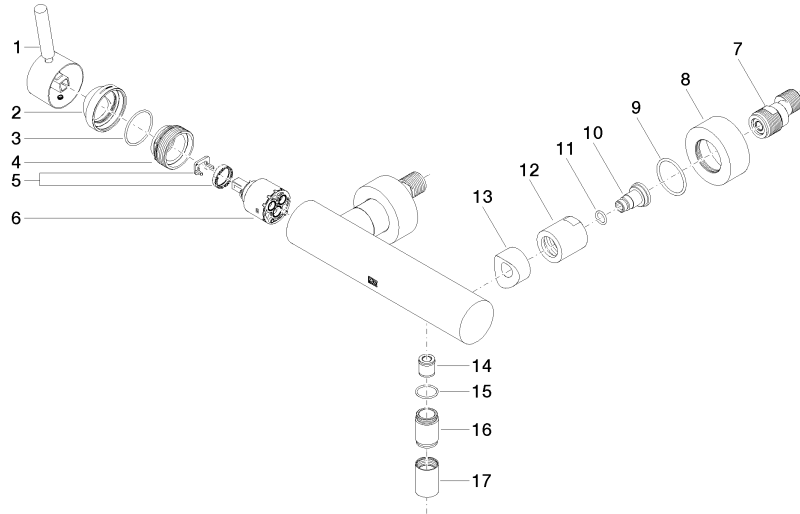

33 300 660

- 3/8" shower outlet
- slide-on rosettes Ø 60 mm
- 1/2" connection
- gauge 150 mm - 15 mm
- WRAS 2205033

Intrinsic protection against back flow.

	Brushed Chrome	33 300 660-93
	Chrome	33 300 660-00
	Brushed Platinum	33 300 660-06
	Dark Chrome	33 300 660-19
	Light Gold	33 300 660-26
	Brushed Light Gold	33 300 660-27
	Matte Black	33 300 660-33
	Brushed Bronze	33 300 660-42
	Brushed Champagne (22kt Gold)	33 300 660-46
	Champagne (22kt Gold)	33 300 660-47
	Brushed Dark Platinum	33 300 660-99

Scottish Water
Byelaws

UK Water Supply
Regulations

Ü-Zeichen

META Single-lever shower mixer for wall mounting - Brushed Chrome

META

33 300 660

Certificates

LGA_29

Belgaqua_21-025-2 DVGW_DW-
6506DNO

WRAS_2205

33 300 660

Product version from 7/1/2023

Parts for other finishes can be found here: [Chrome](#)

META Single-lever shower mixer for wall mounting - Brushed Chrome

META

33 300 660

Spare parts list

Product version from 7/1/2023

No.	Item Number	Name	Quantity used	Delivery time
	90 20 66 007 00-93	handle	24	20