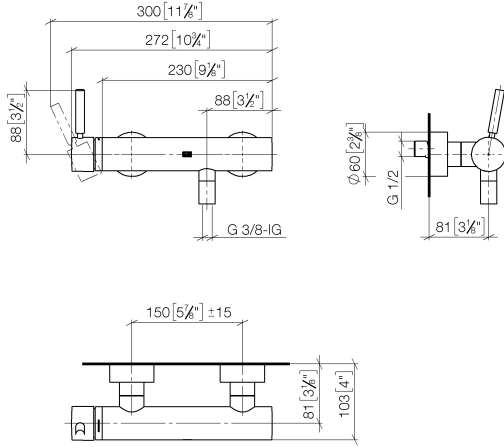

33 300 660

- 3/8" shower outlet
- slide-on rosettes Ø 60 mm
- 1/2" connection
- gauge 150 mm - 15 mm
- WRAS 2205033

Intrinsic protection against back flow.

	Brushed Chrome	33 300 660-93
	Chrome	33 300 660-00
	Brushed Platinum	33 300 660-06
	Dark Chrome	33 300 660-19
	Light Gold	33 300 660-26
	Brushed Light Gold	33 300 660-27
	Matte Black	33 300 660-33
	Brushed Bronze	33 300 660-42
	Brushed Champagne (22kt Gold)	33 300 660-46
	Champagne (22kt Gold)	33 300 660-47
	Brushed Dark Platinum	33 300 660-99

33 300 660

mm [inches]

Flow rate chart

Codes & Standards

DIN 4109

EN 1717

EN 817

ISO 3822

Scottish Water
Byelaws

UK Water Supply
Regulations

Ü-Zeichen

META Single-lever shower mixer for wall mounting - Brushed Chrome

META

33 300 660

Certificates

LGA_29

META

33 300 660

Spare parts list

Product version from 7/1/2023

No.	Item Number	Name	Quantity used	Delivery time
	90 20 66 007 00-93	handle	24	20