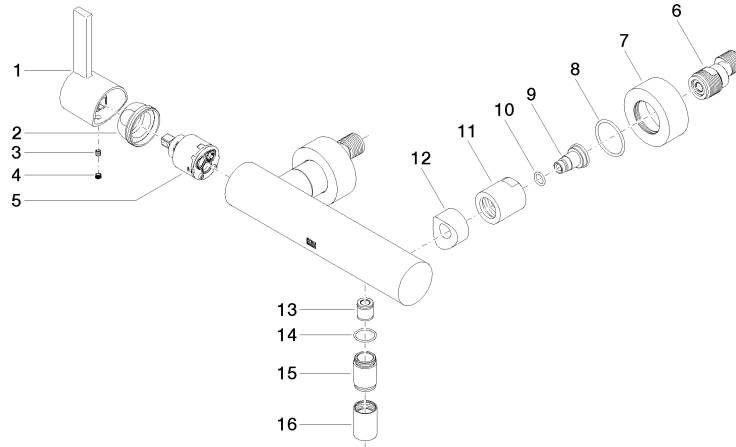

IMO Single-lever shower mixer for wall mounting - Brushed Light Gold

33 301 670 Product version from 4/1/2024

- 3/8" shower outlet
- slide-on rosettes Ø 60 mm
- 1/2" connection
- gauge 150 mm - 15 mm

Intrinsic protection against back flow.

33 301 670 Product version from 4/1/2024

mm [inches]

Flow rate chart

Codes & Standards

DIN 4109

ISO 3822

Ü-Zeichen

IMO Single-lever shower mixer for wall mounting - Brushed Light Gold

33 301 670 Product version from 4/1/2024

Certificates

LGA_9

IMO Single-lever shower mixer for wall mounting - Brushed Light Gold

33 301 670 Product version from 4/1/2024

Parts for other finishes can be found here: [Chrome](#)

Spare parts list

No.	Item Number	Name	Quantity used	Delivery time
1	09 20 67 004-27	handle	1	60
2	09 24 04 107-27	nut	1	60
3	90 31 11 030 00 90	pin	1	2
4	90 31 20 109 00 90	plug	1	2
5	90 15 05 046 00 90	cartridge	1	2
6	04 11 04 030 00 90	connection	1	2
7	09 27 62 004-27	rosette	1	60
8	09 14 10 119 90	seal	1	2
9	09 29 05 005 20-27	nipple	1	-
Spare part can no longer be ordered, please order the replacement item				
10	09 14 10 008 90	seal	1	2
11	09 23 10 048-27	nut	1	60
12	09 18 40 059-27	sleeve	1	60
13	90 23 01 141 00 90	back-flow preventer	1	2
14	90 14 10 032 00 90	seal	1	2
15	09 24 03 115 20-27	nipple	1	60
16	90 21 02 069 00-27	cover	1	30