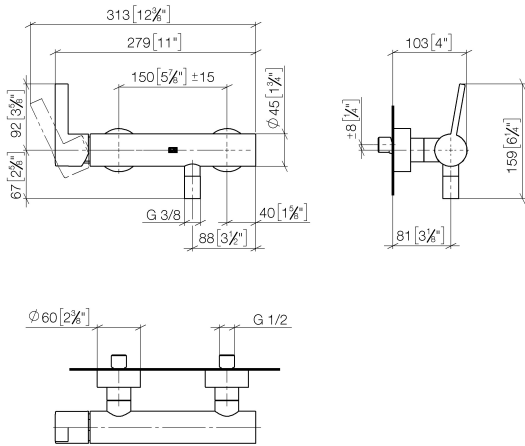

IMO Single-lever shower mixer for wall mounting - Brushed Light Gold

33 301 670 Product version from 4/1/2024

- 3/8" shower outlet
- slide-on rosettes Ø 60 mm
- 1/2" connection
- gauge 150 mm - 15 mm

Intrinsic protection against back flow.

	Brushed Light Gold	33 301 670-27
	Chrome	33 301 670-00
	Brushed Platinum	33 301 670-06
	Dark Chrome	33 301 670-19
	Matte Black	33 301 670-33
	Brushed Chrome	33 301 670-93

IMO Single-lever shower mixer for wall mounting - Brushed Light Gold

33 301 670 Product version from 4/1/2024

mm [inches]

Flow rate chart

Codes & Standards

DIN 4109

ISO 3822

Ü-Zeichen

IMO Single-lever shower mixer for wall mounting - Brushed Light Gold

Spare parts list

No.	Item Number	Name	Quantity used	Delivery time
1	09 20 67 004-27	handle	1	60
2	09 24 04 107-27	nut	1	60
3	90 31 11 030 00 90	pin	1	2
4	90 31 20 109 00 90	plug	1	2
5	90 15 05 046 00 90	cartridge	1	2
6	04 11 04 030 00 90	connection	1	2
7	09 27 62 004-27	rosette	1	60
8	09 14 10 119 90	seal	1	2
9	09 29 05 005 20-27	nipple	1	-
Spare part can no longer be ordered, please order the replacement item				
10	09 14 10 008 90	seal	1	2
11	09 23 10 048-27	nut	1	60
12	09 18 40 059-27	sleeve	1	60
13	90 23 01 141 00 90	back-flow preventer	1	2
14	90 14 10 032 00 90	seal	1	2
15	09 24 03 115 20-27	nipple	1	60
16	90 21 02 069 00-27	cover	1	30