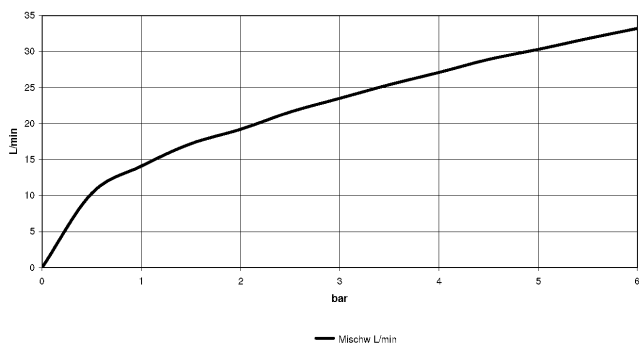

IMO Single-lever shower mixer for wall mounting - Brushed Light Gold

33 301 670 Product version from 4/1/2024

- 3/8" shower outlet
- slide-on rosettes Ø 60 mm
- 1/2" connection
- gauge 150 mm - 15 mm

Intrinsic protection against back flow.

	Brushed Light Gold	33 301 670-27
	Chrome	33 301 670-00
	Brushed Platinum	33 301 670-06
	Dark Chrome	33 301 670-19
	Matte Black	33 301 670-33
	Brushed Chrome	33 301 670-93

IMO Single-lever shower mixer for wall mounting - Brushed Light Gold

33 301 670 Product version from 4/1/2024

mm [inches]

Flow rate chart

Codes & Standards

DIN 4109

ISO 3822

Ü-Zeichen

IMO Single-lever shower mixer for wall mounting - Brushed Light Gold