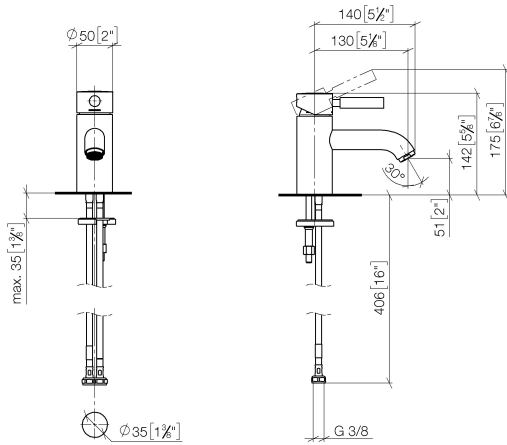

EDITION PRO GRANDE Single-lever basin mixer without pop-up waste - Matte Black

33 522 626

- 130mm projection
- fixed spout
- circular, air-enriched flow
- height of mixer 142 mm
- height up to aerator 51 mm
- hole diameter 35 mm
- 2x screw-in M 10 x 1 pressure hose, leak-tested
- max. flow 7 l/min
- lead-free
- WRAS 1805123

	Matte Black	33 522 626-33
	Chrome	33 522 626-00
	Brushed Chrome	33 522 626-93

EDITION PRO GRANDE Single-lever basin mixer without pop-up waste - Matte Black

33 522 626
mm [inches]

Flow rate chart

Certificates

WRAS_1805123. LGA_9389.

EDITION PRO GRANDE Single-lever basin mixer without pop-up waste - Matte Black

33 522 626
Parts for other
finishes can be found
here: Chrome

Spare parts list

No.	Item Number	Name	Quantity used	Delivery time
1	90 20 62 047 00-33	handle	1	30
2	09 28 30 016-33	cover	1	30
3	09 14 10 134 90	seal	1	2
4	90 15 05 045 00 90	cartridge	1	2
5	09 14 10 003 90	seal	1	2
6	09 24 04 025 10 90	nipple	1	2
7	90 31 11 030 00 90	pin	1	2
8	09 11 06 063 10-33	spout	1	30
9	90 23 01 118 01-33	aerator	1	30
10	04 30 04 104 00 90	hose	2	2
11	04 30 11 038 00 90	fixing set	1	2
12	09 31 11 012 90	pin	1	2