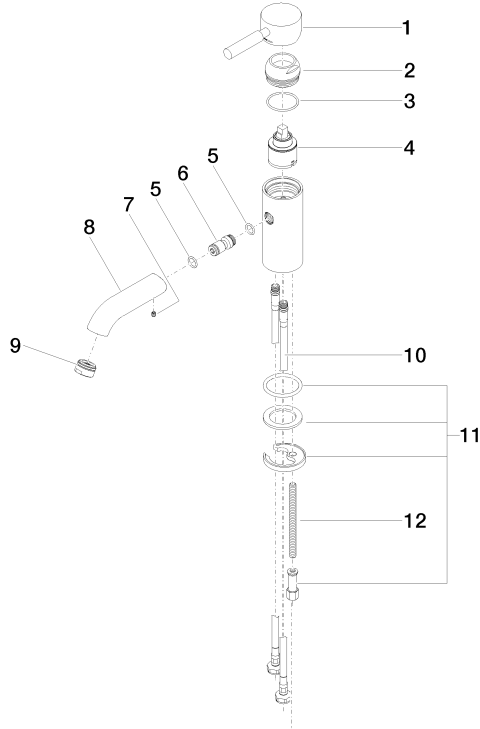

EDITION PRO GRANDE Single-lever basin mixer without pop-up waste - Matte Black

33 522 626

- 130mm projection
- fixed spout
- circular, air-enriched flow
- height of mixer 142 mm
- height up to aerator 51 mm
- hole diameter 35 mm
- 2x screw-in M 10 x 1 pressure hose, leak-tested
- max. flow 7 l/min
- lead-free
- WRAS 1805123

	Matte Black	33 522 626-33
	Chrome	33 522 626-00
	Brushed Chrome	33 522 626-93

EDITION PRO GRANDE Single-lever basin mixer without pop-up waste - Matte Black

33 522 626
mm [inches]

Flow rate chart

Certificates

WRAS_1805123. LGA_9389.

EDITION PRO GRANDE Single-lever basin mixer without pop-up waste - Matte Black

33 522 626
Parts for other
finishes can be found
here: Chrome

Spare parts list

No.	Item Number	Name	Quantity used	Delivery time
1	90 20 62 047 00-33	handle	1	30
2	09 28 30 016-33	cover	1	30
3	09 14 10 134 90	seal	1	2
4	90 15 05 045 00 90	cartridge	1	2
5	09 14 10 003 90	seal	1	2
6	09 24 04 025 10 90	nipple	1	2
7	90 31 11 030 00 90	pin	1	2
8	09 11 06 063 10-33	spout	1	30
9	90 23 01 118 01-33	aerator	1	30
10	04 30 04 104 00 90	hose	2	2
11	04 30 11 038 00 90	fixing set	1	2
12	09 31 11 012 90	pin	1	2