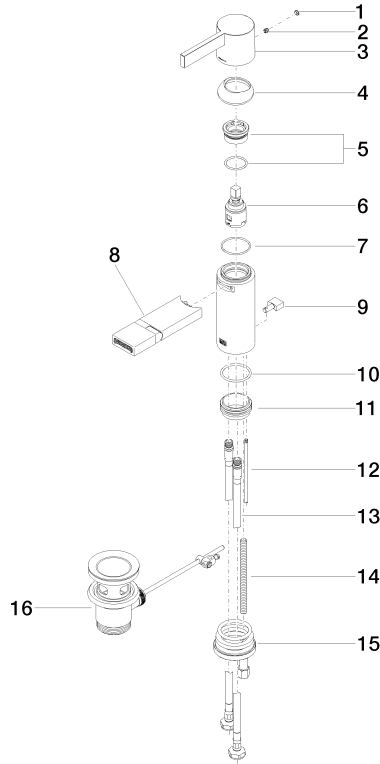

Single-lever bidet mixer with pop-up waste - Brushed Platinum

IMO

33 600 670

- 130mm projection
- fixed spout
- ball-joint pivotable through 30°
- rectangular, air-enriched flow
- height of mixer 188 mm
- height up to aerator 77 mm
- hole diameter 35 mm
- 2x screw-in M 10 x 1 pressure hose, leak-tested
- max. flow 7 l/min

	Brushed Platinum	33 600 670-06
	Chrome	33 600 670-00
	Platinum	33 600 670-08
	Brushed Durabronze (23kt Gold)	33 600 670-28
	Brushed Chrome	33 600 670-93
	Brushed Dark Platinum	33 600 670-99

33 600 670

mm [inches]

Flow rate chart

Trajectory diagram

Certificates

LGA\_19543.

33 600 670

Parts for other finishes can be found here: [Chrome](#)

### Spare parts list

No.	Item Number	Name	Quantity used	Delivery time
1	90 31 20 087 00-06	plug	1	10
2	90 31 11 030 00 90	pin	1	2
3	09 20 67 003-06	handle	1	10
4	09 28 30 019-06	cover	1	10
5	90 23 10 066 00 90	nut	1	2
6	90 15 05 042 00 90	cartridge	1	2
7	09 14 10 102 90	seal	1	2
8	90 28 22 246 00-06	spout	1	10
9	09 20 67 002-06	handle	1	10
10	09 14 10 119 90	seal	1	2
11	09 28 10 109-07	ring	1	30
12	09 31 09 080-06	pull-rod	1	10
13	04 30 04 104 00 90	hose	2	2
14	09 31 11 012 90	pin	1	2
15	04 30 11 085 88 90	fixing set	1	2
16	90 11 01 001 00-06	pop-up waste	1	10