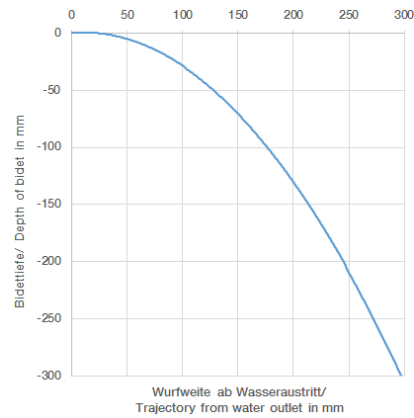

Single-lever bidet mixer with pop-up waste - Brushed Platinum

IMO

33 600 670

- 130mm projection
- fixed spout
- ball-joint pivotable through 30°
- rectangular, air-enriched flow
- height of mixer 188 mm
- height up to aerator 77 mm
- hole diameter 35 mm
- 2x screw-in M 10 x 1 pressure hose, leak-tested
- max. flow 7 l/min

mm [inches]

Flow rate chart

Trajectory diagram

Certificates

LGA\_19543.

33 600 670

Parts for other finishes can be found here: [Chrome](#)