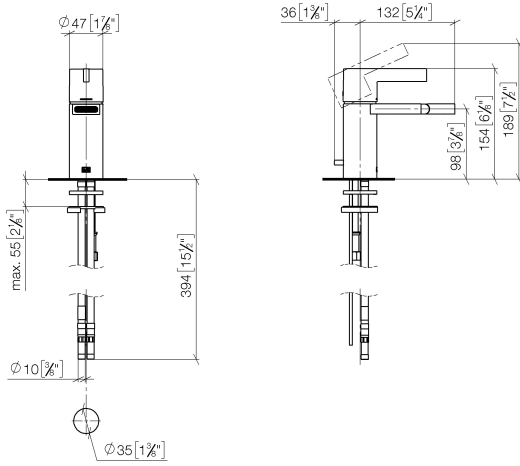

Single-lever bidet mixer with pop-up waste - Brushed Platinum

IMO

33 600 670

- 130mm projection
- fixed spout
- ball-joint pivotable through 30°
- rectangular, air-enriched flow
- height of mixer 188 mm
- height up to aerator 77 mm
- hole diameter 35 mm
- 2x screw-in M 10 x 1 pressure hose, leak-tested
- max. flow 7 l/min

	Brushed Platinum	33 600 670-06
	Chrome	33 600 670-00
	Platinum	33 600 670-08
	Brushed Durabronze (23kt Gold)	33 600 670-28
	Brushed Chrome	33 600 670-93
	Brushed Dark Platinum	33 600 670-99

33 600 670

mm [inches]

Flow rate chart

Trajectory diagram

Certificates

LGA\_19543.

33 600 670

Parts for other finishes can be found here: [Chrome](#)

### Spare parts list

No.	Item Number	Name	Quantity used	Delivery time
1	90 31 20 087 00-06	plug	1	10
2	90 31 11 030 00 90	pin	1	2
3	09 20 67 003-06	handle	1	10
4	09 28 30 019-06	cover	1	10
5	90 23 10 066 00 90	nut	1	2
6	90 15 05 042 00 90	cartridge	1	2
7	09 14 10 102 90	seal	1	2
8	90 28 22 246 00-06	spout	1	10
9	09 20 67 002-06	handle	1	10
10	09 14 10 119 90	seal	1	2
11	09 28 10 109-07	ring	1	30
12	09 31 09 080-06	pull-rod	1	10
13	04 30 04 104 00 90	hose	2	2
14	09 31 11 012 90	pin	1	2
15	04 30 11 085 88 90	fixing set	1	2
16	90 11 01 001 00-06	pop-up waste	1	10