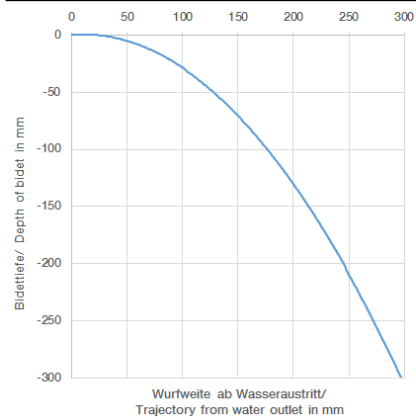

Single-lever bidet mixer with pop-up waste - Platinum

33 600 670

- 130mm projection
- fixed spout
- ball-joint pivotable through 30°
- rectangular, air-enriched flow
- height of mixer 188 mm
- height up to aerator 77 mm
- hole diameter 35 mm
- 2x screw-in M 10 x 1 pressure hose, leak-tested
- max. flow 7 l/min

mm [inches]

Flow rate chart

Trajectory diagram

Certificates

LGA_19543.

33 600 670

Parts for other finishes can be found here: [Chrome](#)

Spare parts list