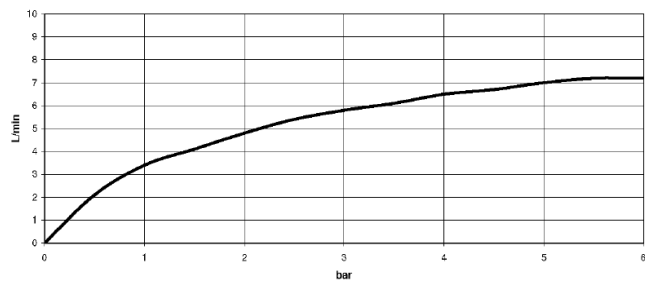

Flow rate chart