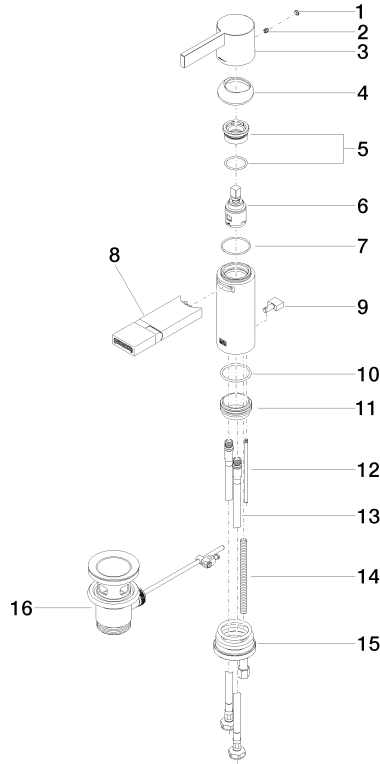

Single-lever bidet mixer with pop-up waste - Platinum

33 600 670

- 130mm projection
- fixed spout
- ball-joint pivotable through 30°
- rectangular, air-enriched flow
- height of mixer 188 mm
- height up to aerator 77 mm
- hole diameter 35 mm
- 2x screw-in M 10 x 1 pressure hose, leak-tested
- max. flow 7 l/min

mm [inches]

Flow rate chart

Trajectory diagram

Certificates

LGA_19543.

33 600 670

Parts for other finishes can be found here: [Chrome](#)

Spare parts list

No.	Item Number	Name	Quantity used	Delivery time
1	90 31 20 087 00-08	plug	1	40
2	90 31 11 030 00 90	pin	1	2
3	09 20 67 003-08	handle	1	40
4	09 28 30 019-08	cover	1	40
5	90 23 10 066 00 90	nut	1	2
6	90 15 05 042 00 90	cartridge	1	2
7	09 14 10 102 90	seal	1	2
8	90 28 22 246 00-08	spout	1	40
9	09 20 67 002-08	handle	1	40
10	09 14 10 119 90	seal	1	2
11	09 28 10 109-07	ring	1	30
12	09 31 09 080-08	pull-rod	1	40
13	04 30 04 104 00 90	hose	2	2
14	09 31 11 012 90	pin	1	2
15	04 30 11 085 88 90	fixing set	1	2
16	90 11 01 001 00-08	pop-up waste	1	40