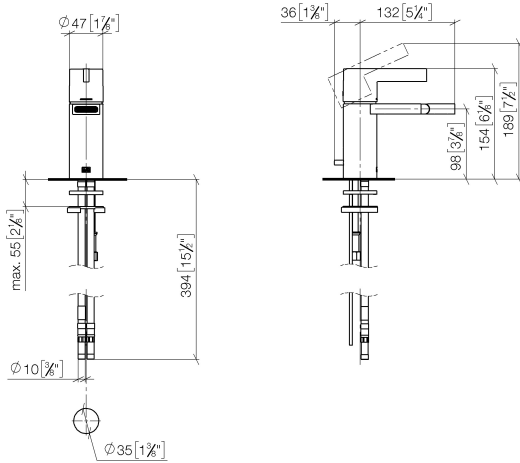

Single-lever bidet mixer with pop-up waste - Platinum

33 600 670

- 130mm projection
- fixed spout
- ball-joint pivotable through 30°
- rectangular, air-enriched flow
- height of mixer 188 mm
- height up to aerator 77 mm
- hole diameter 35 mm
- 2x screw-in M 10 x 1 pressure hose, leak-tested
- max. flow 7 l/min

	Platinum	33 600 670-08
	Chrome	33 600 670-00
	Brushed Platinum	33 600 670-06
	Brushed Durabronze (23kt Gold)	33 600 670-28
	Brushed Chrome	33 600 670-93
	Brushed Dark Platinum	33 600 670-99

33 600 670

mm [inches]

Flow rate chart

Trajectory diagram

Certificates

LGA_19543.

33 600 670

Parts for other finishes can be found here: [Chrome](#)

Spare parts list

No.	Item Number	Name	Quantity used	Delivery time
1	90 31 20 087 00-08	plug	1	40
2	90 31 11 030 00 90	pin	1	2
3	09 20 67 003-08	handle	1	40
4	09 28 30 019-08	cover	1	40
5	90 23 10 066 00 90	nut	1	2
6	90 15 05 042 00 90	cartridge	1	2
7	09 14 10 102 90	seal	1	2
8	90 28 22 246 00-08	spout	1	40
9	09 20 67 002-08	handle	1	40
10	09 14 10 119 90	seal	1	2
11	09 28 10 109-07	ring	1	30
12	09 31 09 080-08	pull-rod	1	40
13	04 30 04 104 00 90	hose	2	2
14	09 31 11 012 90	pin	1	2
15	04 30 11 085 88 90	fixing set	1	2
16	90 11 01 001 00-08	pop-up waste	1	40