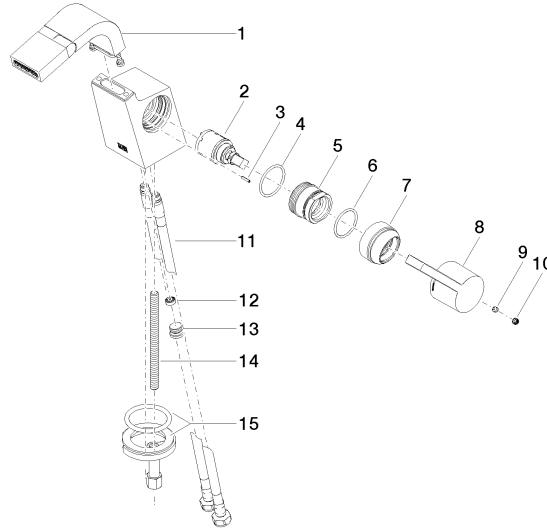

CL.1 Single-lever bidet mixer without pop-up waste - Brushed Platinum

CL.1

33 600 705

- 145mm projection
- pivotable spout 30°
- rectangular, air-enriched flow
- height of mixer 190 mm
- height up to aerator 113 mm
- hole diameter 35 mm
- 2x screw-in M 8 x 1 pressure hose, leak-tested
- max. flow 6 l/min
- WRAS 240202007

mm [inches]

Flow rate chart

Certificates

LGA_38157. WRAS_1804014. WRAS_240202007.

33 600 705

Parts for other finishes can be found here: [Chrome](#)

Spare parts list

No.	Item Number	Name	Quantity used	Delivery time
1	90 11 70 004 00-06	spout	1	10
2	90 15 05 042 00 90	cartridge	1	2
3	09 31 11 152 90	pin	1	2
4	09 14 10 137 90	seal	1	2
5	09 24 04 294 90	sleeve	1	2
6	90 14 10 063 00 90	seal	1	2
7	09 28 30 029-06	cover	1	10
8	09 20 67 010-06	handle	1	10
9	90 31 11 030 00 90	pin	1	2
10	90 31 20 109 00 90	plug	1	2
11	04 30 04 100 00 90	hose	2	2
12	09 23 01 034 90	flow reducer	1	2
13	04 31 20 039 11 90	plug	1	2
14	09 31 11 012 90	pin	1	2
15	04 30 11 038 75 90	fixing set	1	2