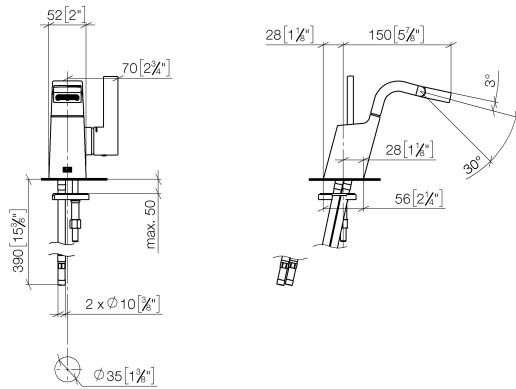

CL.1 Single-lever bidet mixer without pop-up waste - Brushed Platinum

CL.1

33 600 705

- 145mm projection
- pivotable spout 30°
- rectangular, air-enriched flow
- height of mixer 190 mm
- height up to aerator 113 mm
- hole diameter 35 mm
- 2x screw-in M 8 x 1 pressure hose, leak-tested
- max. flow 6 l/min
- WRAS 240202007

mm [inches]

Flow rate chart

Certificates

LGA_38157. WRAS_1804014. WRAS_240202007.

33 600 705

Parts for other finishes can be found here: [Chrome](#)

Spare parts list

No.	Item Number	Name	Quantity used	Delivery time
1	90 11 70 004 00-06	spout	1	10
2	90 15 05 042 00 90	cartridge	1	2
3	09 31 11 152 90	pin	1	2
4	09 14 10 137 90	seal	1	2
5	09 24 04 294 90	sleeve	1	2
6	90 14 10 063 00 90	seal	1	2
7	09 28 30 029-06	cover	1	10
8	09 20 67 010-06	handle	1	10
9	90 31 11 030 00 90	pin	1	2
10	90 31 20 109 00 90	plug	1	2
11	04 30 04 100 00 90	hose	2	2
12	09 23 01 034 90	flow reducer	1	2
13	04 31 20 039 11 90	plug	1	2
14	09 31 11 012 90	pin	1	2
15	04 30 11 038 75 90	fixing set	1	2