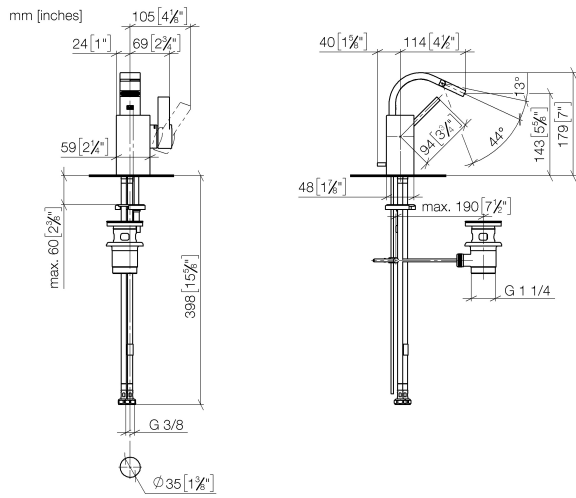

Single-lever bidet mixer with pop-up waste - Brushed Platinum

MEM

33 600 782

- 110mm projection
- ball-joint pivotable through 44°
- rectangular, air-enriched flow
- height of mixer 180 mm
- height up to aerator 140 mm
- hole diameter 35 mm
- 2x screw-in M 10 x 1 pressure hose, leak-tested
- max. flow 6 l/min
- WRAS 240202017

Fits: MEM, CYO

	Brushed Platinum	33 600 782-06
	Chrome	33 600 782-00
	Platinum	33 600 782-08
	Dark Chrome	33 600 782-19
	Brushed Durabronze (23kt Gold)	33 600 782-28
	Brushed Champagne (22kt Gold)	33 600 782-46
	Champagne (22kt Gold)	33 600 782-47
	Brushed Dark Platinum	33 600 782-99

33 600 782

Flow rate chart

Certificates

LGA_28444. WRAS_1807016. WRAS_240202017.

33 600 782

Parts for other
finishes can be found
here: [Chrome](#)

Single-lever bidet mixer with pop-up waste - Brushed Platinum

MEM

33 600 782

Spare parts list

No.	Item Number	Name	Quantity used	Delivery time
1	90 28 22 265 00-06	spout	1	10
2	09 20 78 032-06	handle	1	10
3	90 15 05 042 00 90	cartridge	1	2
4	09 24 04 288 90	nut	1	2
5	09 14 10 137 90	seal	1	2
6	90 14 10 063 00 90	seal	1	2
7	09 31 11 152 90	pin	1	2
8	09 28 30 028-06	cover	1	10
9	09 20 78 057-06	handle	1	10
10	90 31 11 063 00 90	pin	1	2
11	90 31 20 109 00 90	plug	1	2
12	09 14 10 042 90	seal	1	2
13	09 24 04 289-06	nipple	1	10
14	09 14 10 166 90	seal	1	2
15	09 24 04 290 90	nipple	1	2
16	09 31 09 080-06	pull-rod	1	10
17	04 30 04 104 00 90	hose	2	2
18	09 14 10 132 90	seal	1	2
19	09 31 20 027 10-00	plug	1	10
20	04 30 11 038 75 90	fixing set	1	2
21	09 31 11 012 90	pin	1	2
22	90 11 01 001 00-06	pop-up waste	1	10