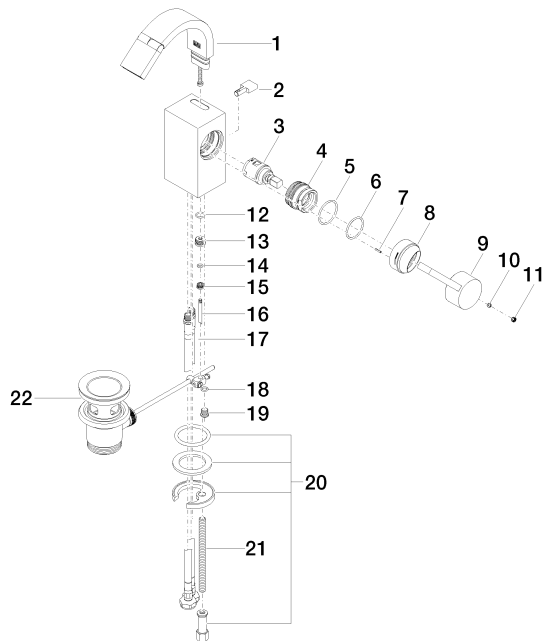

Single-lever bidet mixer with pop-up waste - Brushed Platinum

MEM

33 600 782

- 110mm projection
- ball-joint pivotable through 44°
- rectangular, air-enriched flow
- height of mixer 180 mm
- height up to aerator 140 mm
- hole diameter 35 mm
- 2x screw-in M 10 x 1 pressure hose, leak-tested
- max. flow 6 l/min
- WRAS 240202017

33 600 782

Flow rate chart

Certificates

LGA_28444. WRAS_1807016. WRAS_240202017.

33 600 782

Parts for other
finishes can be found
here: [Chrome](#)

Single-lever bidet mixer with pop-up waste - Brushed Platinum

MEM

33 600 782

Spare parts list

No.	Item Number	Name	Quantity used	Delivery time
1	90 28 22 265 00-06	spout	1	10
2	09 20 78 032-06	handle	1	10
3	90 15 05 042 00 90	cartridge	1	2
4	09 24 04 288 90	nut	1	2
5	09 14 10 137 90	seal	1	2
6	90 14 10 063 00 90	seal	1	2
7	09 31 11 152 90	pin	1	2
8	09 28 30 028-06	cover	1	10
9	09 20 78 057-06	handle	1	10
10	90 31 11 063 00 90	pin	1	2
11	90 31 20 109 00 90	plug	1	2
12	09 14 10 042 90	seal	1	2
13	09 24 04 289-06	nipple	1	10
14	09 14 10 166 90	seal	1	2
15	09 24 04 290 90	nipple	1	2
16	09 31 09 080-06	pull-rod	1	10
17	04 30 04 104 00 90	hose	2	2
18	09 14 10 132 90	seal	1	2
19	09 31 20 027 10-00	plug	1	10
20	04 30 11 038 75 90	fixing set	1	2
21	09 31 11 012 90	pin	1	2
22	90 11 01 001 00-06	pop-up waste	1	10