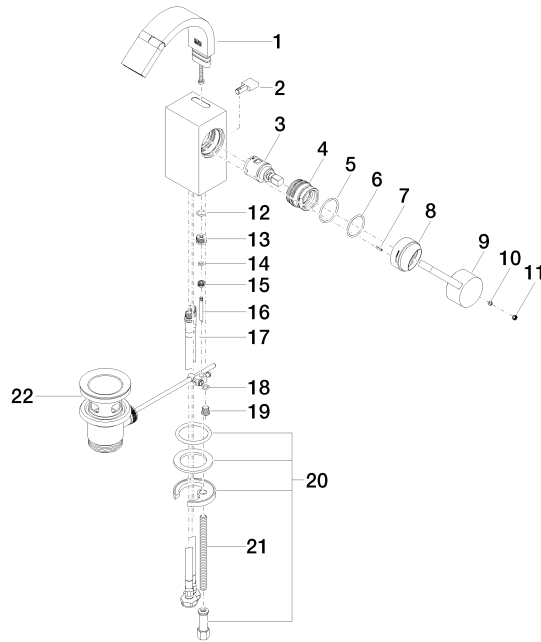

Single-lever bidet mixer with pop-up waste - Platinum

MEM

33 600 782

- 110mm projection
- ball-joint pivotable through 44°
- rectangular, air-enriched flow
- height of mixer 180 mm
- height up to aerator 140 mm
- hole diameter 35 mm
- 2x screw-in M 10 x 1 pressure hose, leak-tested
- max. flow 6 l/min
- WRAS 240202017

33 600 782

Flow rate chart

Certificates

LGA\_28444.      WRAS\_1807016.      WRAS\_240202017.

33 600 782

Parts for other  
finishes can be found  
here: [Chrome](#)

## Single-lever bidet mixer with pop-up waste - Platinum

MEM

33 600 782

### Spare parts list

No.	Item Number	Name	Quantity used	Delivery time
1	90 28 22 265 00-08	spout	1	40
2	09 20 78 032-08	handle	1	40
3	90 15 05 042 00 90	cartridge	1	2
4	09 24 04 288 90	nut	1	2
5	09 14 10 137 90	seal	1	2
6	90 14 10 063 00 90	seal	1	2
7	09 31 11 152 90	pin	1	2
8	09 28 30 028-08	cover	1	40
9	09 20 78 057-08	handle	1	40
10	90 31 11 063 00 90	pin	1	2
11	90 31 20 109 00 90	plug	1	2
12	09 14 10 042 90	seal	1	2
13	09 24 04 289-08	nipple	1	40
14	09 14 10 166 90	seal	1	2
15	09 24 04 290 90	nipple	1	2
16	09 31 09 080-08	pull-rod	1	40
17	04 30 04 104 00 90	hose	2	2
18	09 14 10 132 90	seal	1	2
19	09 31 20 027 10-00	plug	1	10
20	04 30 11 038 75 90	fixing set	1	2
21	09 31 11 012 90	pin	1	2
22	90 11 01 001 00-08	pop-up waste	1	40