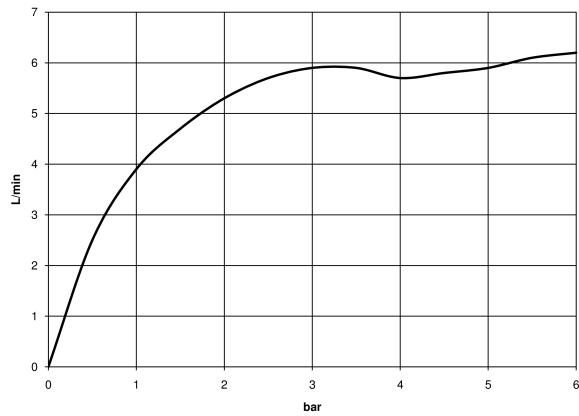

Flow rate chart

Certificates

LGA_28444.   WRAS_1807016.   WRAS_240202017.