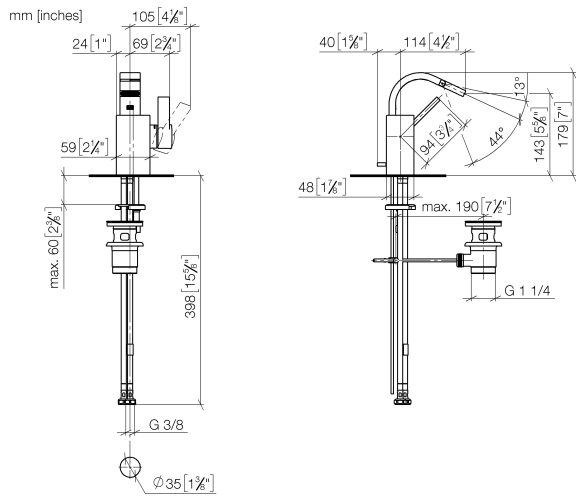

Single-lever bidet mixer with pop-up waste - Platinum

MEM

33 600 782

- 110mm projection
- ball-joint pivotable through 44°
- rectangular, air-enriched flow
- height of mixer 180 mm
- height up to aerator 140 mm
- hole diameter 35 mm
- 2x screw-in M 10 x 1 pressure hose, leak-tested
- max. flow 6 l/min
- WRAS 240202017

33 600 782

Flow rate chart

Certificates

LGA\_28444.      WRAS\_1807016.      WRAS\_240202017.

33 600 782

Parts for other  
finishes can be found  
here: [Chrome](#)

## Single-lever bidet mixer with pop-up waste - Platinum

MEM

33 600 782

### Spare parts list

No.	Item Number	Name	Quantity used	Delivery time
1	90 28 22 265 00-08	spout	1	40
2	09 20 78 032-08	handle	1	40
3	90 15 05 042 00 90	cartridge	1	2
4	09 24 04 288 90	nut	1	2
5	09 14 10 137 90	seal	1	2
6	90 14 10 063 00 90	seal	1	2
7	09 31 11 152 90	pin	1	2
8	09 28 30 028-08	cover	1	40
9	09 20 78 057-08	handle	1	40
10	90 31 11 063 00 90	pin	1	2
11	90 31 20 109 00 90	plug	1	2
12	09 14 10 042 90	seal	1	2
13	09 24 04 289-08	nipple	1	40
14	09 14 10 166 90	seal	1	2
15	09 24 04 290 90	nipple	1	2
16	09 31 09 080-08	pull-rod	1	40
17	04 30 04 104 00 90	hose	2	2
18	09 14 10 132 90	seal	1	2
19	09 31 20 027 10-00	plug	1	10
20	04 30 11 038 75 90	fixing set	1	2
21	09 31 11 012 90	pin	1	2
22	90 11 01 001 00-08	pop-up waste	1	40