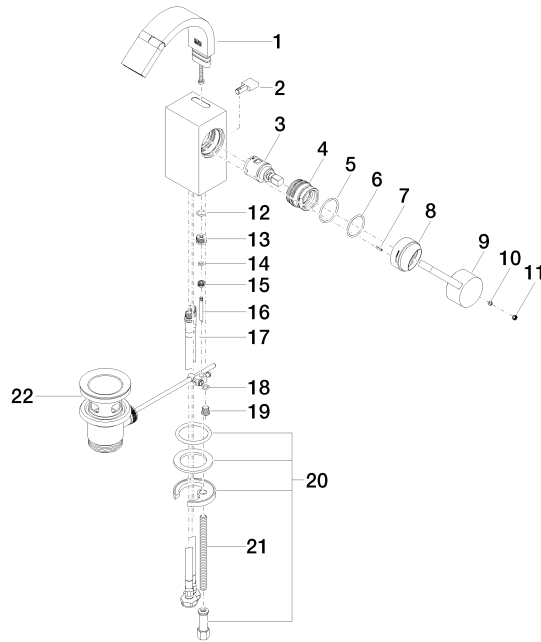

Single-lever bidet mixer with pop-up waste - Dark Chrome

MEM

33 600 782

- 110mm projection
- ball-joint pivotable through 44°
- rectangular, air-enriched flow
- height of mixer 180 mm
- height up to aerator 140 mm
- hole diameter 35 mm
- 2x screw-in M 10 x 1 pressure hose, leak-tested
- max. flow 6 l/min
- WRAS 240202017

33 600 782

Flow rate chart

Certificates

WRAS\_240202017.

33 600 782

Parts for other  
finishes can be found  
here: [Chrome](#)

## Single-lever bidet mixer with pop-up waste - Dark Chrome

MEM

33 600 782

### Spare parts list

No.	Item Number	Name	Quantity used	Delivery time
1	90 28 22 265 00-19	spout	1	20
2	09 20 78 032-19	handle	1	60
3	90 15 05 042 00 90	cartridge	1	2
4	09 24 04 288 90	nut	1	2
5	09 14 10 137 90	seal	1	2
6	90 14 10 063 00 90	seal	1	2
7	09 31 11 152 90	pin	1	2
8	09 28 30 028-19	cover	1	60
9	09 20 78 057-19	handle	1	60
10	90 31 11 063 00 90	pin	1	2
11	90 31 20 109 00 90	plug	1	2
12	09 14 10 042 90	seal	1	2
13	09 24 04 289-19	nipple	1	60
14	09 14 10 166 90	seal	1	2
15	09 24 04 290 90	nipple	1	2
16	09 31 09 080-19	pull-rod	1	60
17	04 30 04 104 00 90	hose	2	2
18	09 14 10 132 90	seal	1	2
19	09 31 20 027 10-00	plug	1	10
20	04 30 11 038 75 90	fixing set	1	2
21	09 31 11 012 90	pin	1	2
22	90 11 01 001 00-19	pop-up waste	1	20