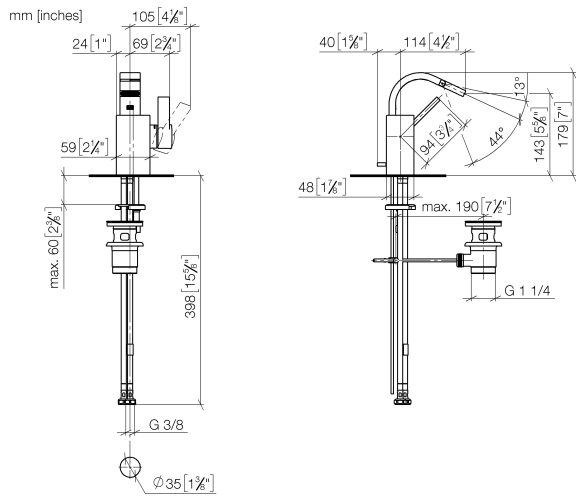

Single-lever bidet mixer with pop-up waste - Dark Chrome

MEM

33 600 782

- 110mm projection
- ball-joint pivotable through 44°
- rectangular, air-enriched flow
- height of mixer 180 mm
- height up to aerator 140 mm
- hole diameter 35 mm
- 2x screw-in M 10 x 1 pressure hose, leak-tested
- max. flow 6 l/min
- WRAS 240202017

33 600 782

Flow rate chart

Certificates

WRAS\_240202017.

33 600 782

Parts for other  
finishes can be found  
here: [Chrome](#)

## Single-lever bidet mixer with pop-up waste - Dark Chrome

MEM

33 600 782

### Spare parts list

No.	Item Number	Name	Quantity used	Delivery time
1	90 28 22 265 00-19	spout	1	20
2	09 20 78 032-19	handle	1	60
3	90 15 05 042 00 90	cartridge	1	2
4	09 24 04 288 90	nut	1	2
5	09 14 10 137 90	seal	1	2
6	90 14 10 063 00 90	seal	1	2
7	09 31 11 152 90	pin	1	2
8	09 28 30 028-19	cover	1	60
9	09 20 78 057-19	handle	1	60
10	90 31 11 063 00 90	pin	1	2
11	90 31 20 109 00 90	plug	1	2
12	09 14 10 042 90	seal	1	2
13	09 24 04 289-19	nipple	1	60
14	09 14 10 166 90	seal	1	2
15	09 24 04 290 90	nipple	1	2
16	09 31 09 080-19	pull-rod	1	60
17	04 30 04 104 00 90	hose	2	2
18	09 14 10 132 90	seal	1	2
19	09 31 20 027 10-00	plug	1	10
20	04 30 11 038 75 90	fixing set	1	2
21	09 31 11 012 90	pin	1	2
22	90 11 01 001 00-19	pop-up waste	1	20