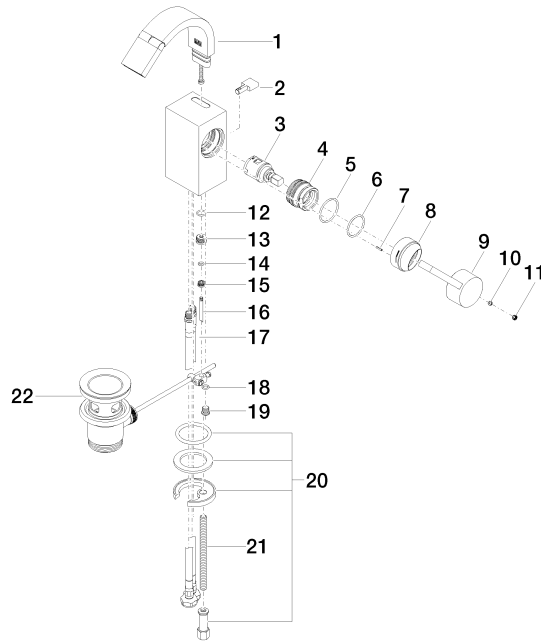

Single-lever bidet mixer with pop-up waste - Brushed Durabron (23kt Gold)

MEM

33 600 782

- 110mm projection
- ball-joint pivotable through 44°
- rectangular, air-enriched flow
- height of mixer 180 mm
- height up to aerator 140 mm
- hole diameter 35 mm
- 2x screw-in M 10 x 1 pressure hose, leak-tested
- max. flow 6 l/min
- WRAS 240202017

33 600 782

Flow rate chart

Certificates

LGA_28444. WRAS_1807016. WRAS_240202017.

33 600 782

Parts for other
finishes can be found
here: [Chrome](#)

Single-lever bidet mixer with pop-up waste - Brushed Durabrass (23kt Gold)

MEM

33 600 782

Spare parts list

No.	Item Number	Name	Quantity used	Delivery time
1	90 28 22 265 00-28	spout	1	20
2	09 20 78 032-28	handle	1	20
3	90 15 05 042 00 90	cartridge	1	2
4	09 24 04 288 90	nut	1	2
5	09 14 10 137 90	seal	1	2
6	90 14 10 063 00 90	seal	1	2
7	09 31 11 152 90	pin	1	2
8	09 28 30 028-28	cover	1	20
9	09 20 78 057-28	handle	1	20
10	90 31 11 063 00 90	pin	1	2
11	90 31 20 109 00 90	plug	1	2
12	09 14 10 042 90	seal	1	2
13	09 24 04 289-28	nipple	1	20
14	09 14 10 166 90	seal	1	2
15	09 24 04 290 90	nipple	1	2
16	09 31 09 080-28	pull-rod	1	20
17	04 30 04 104 00 90	hose	2	2
18	09 14 10 132 90	seal	1	2
19	09 31 20 027 10-00	plug	1	10
20	04 30 11 038 75 90	fixing set	1	2
21	09 31 11 012 90	pin	1	2
22	90 11 01 001 00-28	pop-up waste	1	20