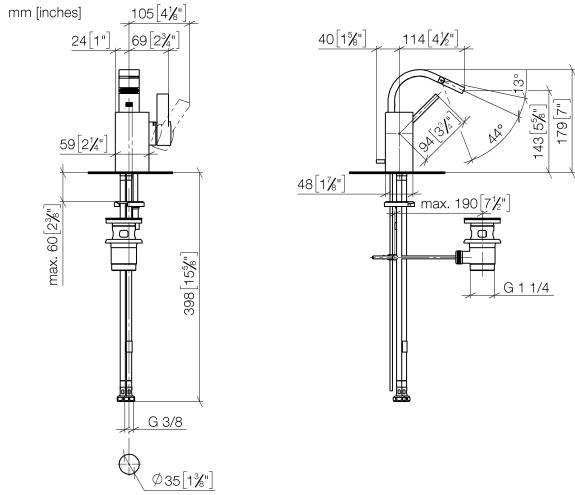

Single-lever bidet mixer with pop-up waste - Brushed Durabron (23kt Gold)

MEM

33 600 782

- 110mm projection
- ball-joint pivotable through 44°
- rectangular, air-enriched flow
- height of mixer 180 mm
- height up to aerator 140 mm
- hole diameter 35 mm
- 2x screw-in M 10 x 1 pressure hose, leak-tested
- max. flow 6 l/min
- WRAS 240202017

Fits: MEM, CYO

	Brushed Durabron (23kt Gold)	33 600 782-28
	Chrome	33 600 782-00
	Brushed Platinum	33 600 782-06
	Platinum	33 600 782-08
	Dark Chrome	33 600 782-19
	Brushed Champagne (22kt Gold)	33 600 782-46
	Champagne (22kt Gold)	33 600 782-47
	Brushed Dark Platinum	33 600 782-99

33 600 782

Flow rate chart

Certificates

LGA_28444. WRAS_1807016. WRAS_240202017.

33 600 782

Parts for other
finishes can be found
here: [Chrome](#)

Single-lever bidet mixer with pop-up waste - Brushed Durabrass (23kt Gold)

MEM

33 600 782

Spare parts list

No.	Item Number	Name	Quantity used	Delivery time
1	90 28 22 265 00-28	spout	1	20
2	09 20 78 032-28	handle	1	20
3	90 15 05 042 00 90	cartridge	1	2
4	09 24 04 288 90	nut	1	2
5	09 14 10 137 90	seal	1	2
6	90 14 10 063 00 90	seal	1	2
7	09 31 11 152 90	pin	1	2
8	09 28 30 028-28	cover	1	20
9	09 20 78 057-28	handle	1	20
10	90 31 11 063 00 90	pin	1	2
11	90 31 20 109 00 90	plug	1	2
12	09 14 10 042 90	seal	1	2
13	09 24 04 289-28	nipple	1	20
14	09 14 10 166 90	seal	1	2
15	09 24 04 290 90	nipple	1	2
16	09 31 09 080-28	pull-rod	1	20
17	04 30 04 104 00 90	hose	2	2
18	09 14 10 132 90	seal	1	2
19	09 31 20 027 10-00	plug	1	10
20	04 30 11 038 75 90	fixing set	1	2
21	09 31 11 012 90	pin	1	2
22	90 11 01 001 00-28	pop-up waste	1	20