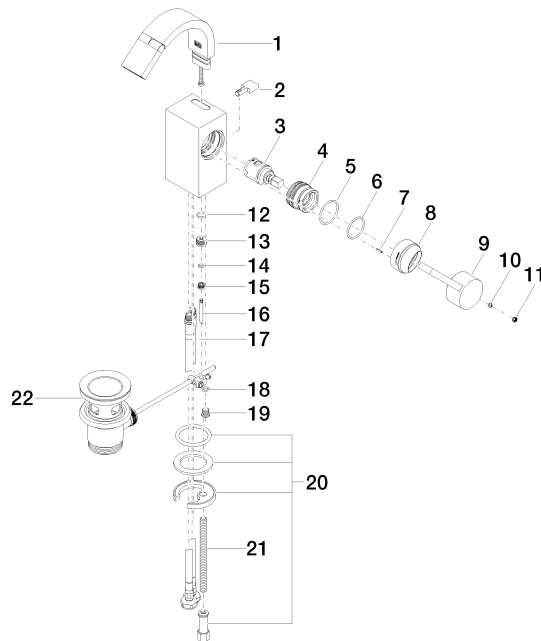

Single-lever bidet mixer with pop-up waste - Brushed Champagne (22kt Gold)

MEM

33 600 782

- 110mm projection
- ball-joint pivotable through 44°
- rectangular, air-enriched flow
- height of mixer 180 mm
- height up to aerator 140 mm
- hole diameter 35 mm
- 2x screw-in M 10 x 1 pressure hose, leak-tested
- max. flow 6 l/min
- WRAS 240202017

33 600 782

Flow rate chart

Certificates

WRAS_240202017.

33 600 782

Parts for other
finishes can be found
here: [Chrome](#)

Single-lever bidet mixer with pop-up waste - Brushed Champagne (22kt Gold)

MEM

33 600 782

Spare parts list

| No. | Item Number | Name | Quantity used | Delivery time |
|-----|--------------------|--------------|---------------|---------------|
| 1 | 90 28 22 265 00-46 | spout | 1 | 30 |
| 2 | 09 20 78 032-46 | handle | 1 | 60 |
| 3 | 90 15 05 042 00 90 | cartridge | 1 | 2 |
| 4 | 09 24 04 288 90 | nut | 1 | 2 |
| 5 | 09 14 10 137 90 | seal | 1 | 2 |
| 6 | 90 14 10 063 00 90 | seal | 1 | 2 |
| 7 | 09 31 11 152 90 | pin | 1 | 2 |
| 8 | 09 28 30 028-46 | cover | 1 | 30 |
| 9 | 09 20 78 057-46 | handle | 1 | 30 |
| 10 | 90 31 11 063 00 90 | pin | 1 | 2 |
| 11 | 90 31 20 109 00 90 | plug | 1 | 2 |
| 12 | 09 14 10 042 90 | seal | 1 | 2 |
| 13 | 09 24 04 289-46 | nipple | 1 | 30 |
| 14 | 09 14 10 166 90 | seal | 1 | 2 |
| 15 | 09 24 04 290 90 | nipple | 1 | 2 |
| 16 | 09 31 09 080-46 | pull-rod | 1 | 30 |
| 17 | 04 30 04 104 00 90 | hose | 2 | 2 |
| 18 | 09 14 10 132 90 | seal | 1 | 2 |
| 19 | 09 31 20 027 10-00 | plug | 1 | 10 |
| 20 | 04 30 11 038 75 90 | fixing set | 1 | 2 |
| 21 | 09 31 11 012 90 | pin | 1 | 2 |
| 22 | 90 11 01 001 00-46 | pop-up waste | 1 | 30 |