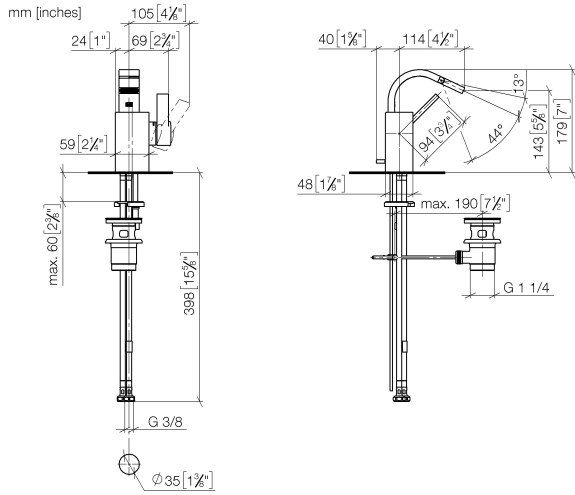

Single-lever bidet mixer with pop-up waste - Brushed Champagne (22kt Gold)

MEM

33 600 782

- 110mm projection
- ball-joint pivotable through 44°
- rectangular, air-enriched flow
- height of mixer 180 mm
- height up to aerator 140 mm
- hole diameter 35 mm
- 2x screw-in M 10 x 1 pressure hose, leak-tested
- max. flow 6 l/min
- WRAS 240202017

33 600 782

Flow rate chart

Certificates

WRAS_240202017.

33 600 782

Parts for other
finishes can be found
here: [Chrome](#)

Single-lever bidet mixer with pop-up waste - Brushed Champagne (22kt Gold)

MEM

33 600 782

Spare parts list

| No. | Item Number | Name | Quantity used | Delivery time |
|-----|--------------------|--------------|---------------|---------------|
| 1 | 90 28 22 265 00-46 | spout | 1 | 30 |
| 2 | 09 20 78 032-46 | handle | 1 | 60 |
| 3 | 90 15 05 042 00 90 | cartridge | 1 | 2 |
| 4 | 09 24 04 288 90 | nut | 1 | 2 |
| 5 | 09 14 10 137 90 | seal | 1 | 2 |
| 6 | 90 14 10 063 00 90 | seal | 1 | 2 |
| 7 | 09 31 11 152 90 | pin | 1 | 2 |
| 8 | 09 28 30 028-46 | cover | 1 | 30 |
| 9 | 09 20 78 057-46 | handle | 1 | 30 |
| 10 | 90 31 11 063 00 90 | pin | 1 | 2 |
| 11 | 90 31 20 109 00 90 | plug | 1 | 2 |
| 12 | 09 14 10 042 90 | seal | 1 | 2 |
| 13 | 09 24 04 289-46 | nipple | 1 | 30 |
| 14 | 09 14 10 166 90 | seal | 1 | 2 |
| 15 | 09 24 04 290 90 | nipple | 1 | 2 |
| 16 | 09 31 09 080-46 | pull-rod | 1 | 30 |
| 17 | 04 30 04 104 00 90 | hose | 2 | 2 |
| 18 | 09 14 10 132 90 | seal | 1 | 2 |
| 19 | 09 31 20 027 10-00 | plug | 1 | 10 |
| 20 | 04 30 11 038 75 90 | fixing set | 1 | 2 |
| 21 | 09 31 11 012 90 | pin | 1 | 2 |
| 22 | 90 11 01 001 00-46 | pop-up waste | 1 | 30 |