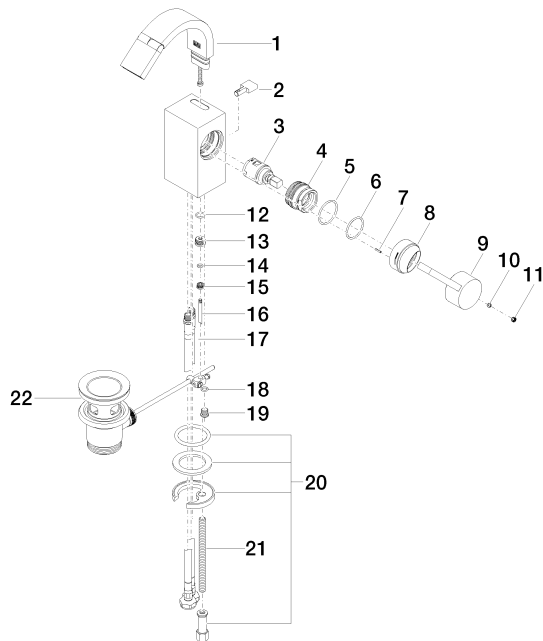

Single-lever bidet mixer with pop-up waste - Champagne (22kt Gold)

MEM

33 600 782

- 110mm projection
- ball-joint pivotable through 44°
- rectangular, air-enriched flow
- height of mixer 180 mm
- height up to aerator 140 mm
- hole diameter 35 mm
- 2x screw-in M 10 x 1 pressure hose, leak-tested
- max. flow 6 l/min
- WRAS 240202017

33 600 782

Flow rate chart

Certificates

WRAS_240202017.

33 600 782

Parts for other
finishes can be found
here: [Chrome](#)

Single-lever bidet mixer with pop-up waste - Champagne (22kt Gold)

MEM

33 600 782

Spare parts list

No.	Item Number	Name	Quantity used	Delivery time
1	90 28 22 265 00-47	spout	1	30
2	09 20 78 032-47	handle	1	60
3	90 15 05 042 00 90	cartridge	1	2
4	09 24 04 288 90	nut	1	2
5	09 14 10 137 90	seal	1	2
6	90 14 10 063 00 90	seal	1	2
7	09 31 11 152 90	pin	1	2
8	09 28 30 028-47	cover	1	30
9	09 20 78 057-47	handle	1	30
10	90 31 11 063 00 90	pin	1	2
11	90 31 20 109 00 90	plug	1	2
12	09 14 10 042 90	seal	1	2
13	09 24 04 289-47	nipple	1	30
14	09 14 10 166 90	seal	1	2
15	09 24 04 290 90	nipple	1	2
16	09 31 09 080-47	pull-rod	1	30
17	04 30 04 104 00 90	hose	2	2
18	09 14 10 132 90	seal	1	2
19	09 31 20 027 10-00	plug	1	10
20	04 30 11 038 75 90	fixing set	1	2
21	09 31 11 012 90	pin	1	2
22	90 11 01 001 00-47	pop-up waste	1	30