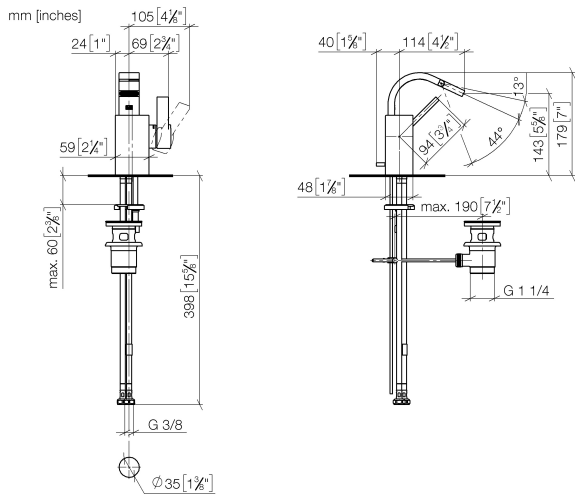

Single-lever bidet mixer with pop-up waste - Champagne (22kt Gold)

MEM

33 600 782

- 110mm projection
- ball-joint pivotable through 44°
- rectangular, air-enriched flow
- height of mixer 180 mm
- height up to aerator 140 mm
- hole diameter 35 mm
- 2x screw-in M 10 x 1 pressure hose, leak-tested
- max. flow 6 l/min
- WRAS 240202017

Fits: MEM, CYO

	Champagne (22kt Gold)	33 600 782-47
	Chrome	33 600 782-00
	Brushed Platinum	33 600 782-06
	Platinum	33 600 782-08
	Dark Chrome	33 600 782-19
	Brushed Durabronze (23kt Gold)	33 600 782-28
	Brushed Champagne (22kt Gold)	33 600 782-46
	Brushed Dark Platinum	33 600 782-99

33 600 782

Flow rate chart

Certificates

WRAS_240202017.

33 600 782

Parts for other
finishes can be found
here: [Chrome](#)

Single-lever bidet mixer with pop-up waste - Champagne (22kt Gold)

MEM

33 600 782

Spare parts list

No.	Item Number	Name	Quantity used	Delivery time
1	90 28 22 265 00-47	spout	1	30
2	09 20 78 032-47	handle	1	60
3	90 15 05 042 00 90	cartridge	1	2
4	09 24 04 288 90	nut	1	2
5	09 14 10 137 90	seal	1	2
6	90 14 10 063 00 90	seal	1	2
7	09 31 11 152 90	pin	1	2
8	09 28 30 028-47	cover	1	30
9	09 20 78 057-47	handle	1	30
10	90 31 11 063 00 90	pin	1	2
11	90 31 20 109 00 90	plug	1	2
12	09 14 10 042 90	seal	1	2
13	09 24 04 289-47	nipple	1	30
14	09 14 10 166 90	seal	1	2
15	09 24 04 290 90	nipple	1	2
16	09 31 09 080-47	pull-rod	1	30
17	04 30 04 104 00 90	hose	2	2
18	09 14 10 132 90	seal	1	2
19	09 31 20 027 10-00	plug	1	10
20	04 30 11 038 75 90	fixing set	1	2
21	09 31 11 012 90	pin	1	2
22	90 11 01 001 00-47	pop-up waste	1	30