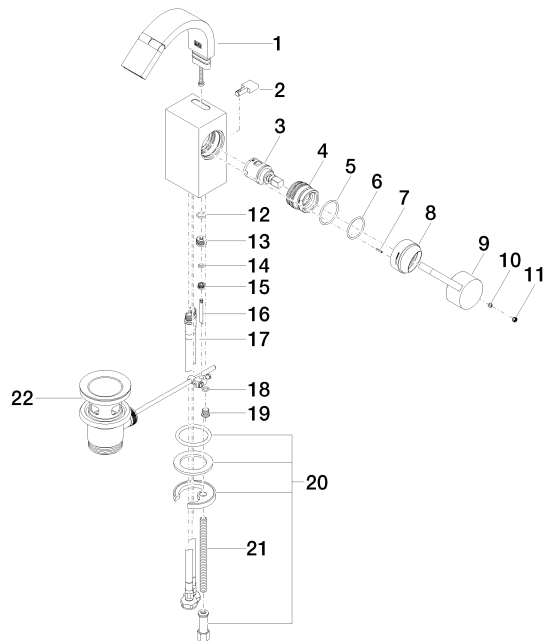

Single-lever bidet mixer with pop-up waste - Brushed Dark Platinum

MEM

33 600 782

- 110mm projection
- ball-joint pivotable through 44°
- rectangular, air-enriched flow
- height of mixer 180 mm
- height up to aerator 140 mm
- hole diameter 35 mm
- 2x screw-in M 10 x 1 pressure hose, leak-tested
- max. flow 6 l/min
- WRAS 240202017

33 600 782

Flow rate chart

Certificates

LGA_28444. WRAS_1807016. WRAS_240202017.

33 600 782

Parts for other
finishes can be found
here: [Chrome](#)

Single-lever bidet mixer with pop-up waste - Brushed Dark Platinum

MEM

33 600 782

Spare parts list

No.	Item Number	Name	Quantity used	Delivery time
1	90 28 22 265 00-99	spout	1	30
2	09 20 78 032-99	handle	1	30
3	90 15 05 042 00 90	cartridge	1	2
4	09 24 04 288 90	nut	1	2
5	09 14 10 137 90	seal	1	2
6	90 14 10 063 00 90	seal	1	2
7	09 31 11 152 90	pin	1	2
8	09 28 30 028-99	cover	1	30
9	09 20 78 057-99	handle	1	30
10	90 31 11 063 00 90	pin	1	2
11	90 31 20 109 00 90	plug	1	2
12	09 14 10 042 90	seal	1	2
13	09 24 04 289-99	nipple	1	30
14	09 14 10 166 90	seal	1	2
15	09 24 04 290 90	nipple	1	2
16	09 31 09 080-99	pull-rod	1	30
17	04 30 04 104 00 90	hose	2	2
18	09 14 10 132 90	seal	1	2
19	09 31 20 027 10-00	plug	1	10
20	04 30 11 038 75 90	fixing set	1	2
21	09 31 11 012 90	pin	1	2
22	90 11 01 001 00-99	pop-up waste	1	30