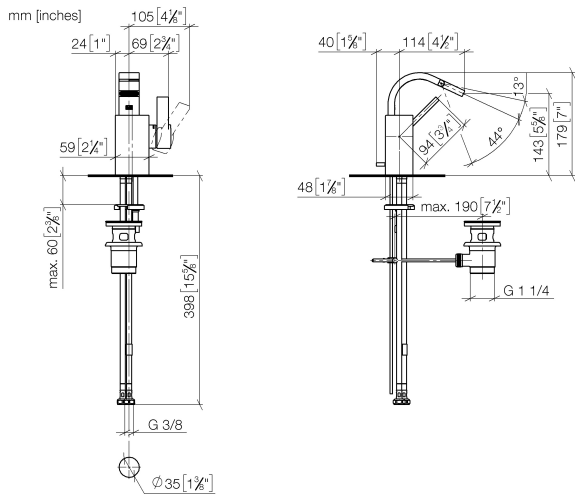

Single-lever bidet mixer with pop-up waste - Brushed Dark Platinum

MEM

33 600 782

- 110mm projection
- ball-joint pivotable through 44°
- rectangular, air-enriched flow
- height of mixer 180 mm
- height up to aerator 140 mm
- hole diameter 35 mm
- 2x screw-in M 10 x 1 pressure hose, leak-tested
- max. flow 6 l/min
- WRAS 240202017

Fits: MEM, CYO

	Brushed Dark Platinum	33 600 782-99
	Chrome	33 600 782-00
	Brushed Platinum	33 600 782-06
	Platinum	33 600 782-08
	Dark Chrome	33 600 782-19
	Brushed Durabronze (23kt Gold)	33 600 782-28
	Brushed Champagne (22kt Gold)	33 600 782-46
	Champagne (22kt Gold)	33 600 782-47

33 600 782

Flow rate chart

Certificates

LGA_28444. WRAS_1807016. WRAS_240202017.

33 600 782

Parts for other
finishes can be found
here: [Chrome](#)

Single-lever bidet mixer with pop-up waste - Brushed Dark Platinum

MEM

33 600 782

Spare parts list

No.	Item Number	Name	Quantity used	Delivery time
1	90 28 22 265 00-99	spout	1	30
2	09 20 78 032-99	handle	1	30
3	90 15 05 042 00 90	cartridge	1	2
4	09 24 04 288 90	nut	1	2
5	09 14 10 137 90	seal	1	2
6	90 14 10 063 00 90	seal	1	2
7	09 31 11 152 90	pin	1	2
8	09 28 30 028-99	cover	1	30
9	09 20 78 057-99	handle	1	30
10	90 31 11 063 00 90	pin	1	2
11	90 31 20 109 00 90	plug	1	2
12	09 14 10 042 90	seal	1	2
13	09 24 04 289-99	nipple	1	30
14	09 14 10 166 90	seal	1	2
15	09 24 04 290 90	nipple	1	2
16	09 31 09 080-99	pull-rod	1	30
17	04 30 04 104 00 90	hose	2	2
18	09 14 10 132 90	seal	1	2
19	09 31 20 027 10-00	plug	1	10
20	04 30 11 038 75 90	fixing set	1	2
21	09 31 11 012 90	pin	1	2
22	90 11 01 001 00-99	pop-up waste	1	30