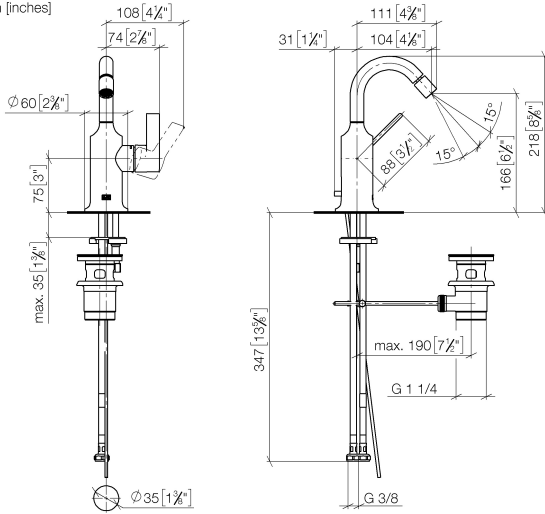

**VAIA Single-lever bidet mixer with pop-up waste - Brushed Champagne (22kt Gold)**

VAIA

33 600 809

- 104mm projection
- ball-joint pivotable through 15° (in any direction)
- circular, air-enriched flow
- height of mixer 218 mm
- height up to aerator 166 mm
- hole diameter 35 mm
- rosette Ø 60 mm
- 2x screw-in M 10 x 1 pressure hose, leak-tested
- max. flow 5.7 l/min
- lead-free
- WRAS 240202026

	Brushed Champagne (22kt Gold)	33 600 809-46
	Chrome	33 600 809-00
	Brushed Platinum	33 600 809-06
	Platinum	33 600 809-08
	Dark Chrome	33 600 809-19
	Brushed Durabronze (23kt Gold)	33 600 809-28
	Champagne (22kt Gold)	33 600 809-47
	Brushed Dark Platinum	33 600 809-99

33 600 809  
mm [inches]

Flow rate chart

Certificates

LGA\_38659.

WRAS\_240202026.

33 600 809  
Parts for other  
finishes can be found  
here: [Chrome](#)

### Spare parts list

No.	Item Number	Name	Quantity used	Delivery time
1	90 28 22 314 00-46	spout	1	30
2	04 20 89 035 80-46	pull-rod	1	30
3	90 15 05 042 00 90	cartridge	1	2
4	09 24 04 266 90	nut	1	2
5	09 14 10 091 90	seal	1	2
6	09 28 30 021-46	cover	1	60
7	09 20 80 020-46	handle	1	60
8	90 31 11 030 00 90	pin	1	2
9	90 31 20 087 00-46	plug	1	30
10	09 31 11 011 90	pin	1	2
11	04 30 11 038 00 90	fixing set	1	2
12	04 30 04 100 00 90	hose	2	2
13	90 11 01 001 00-46	pop-up waste	1	30