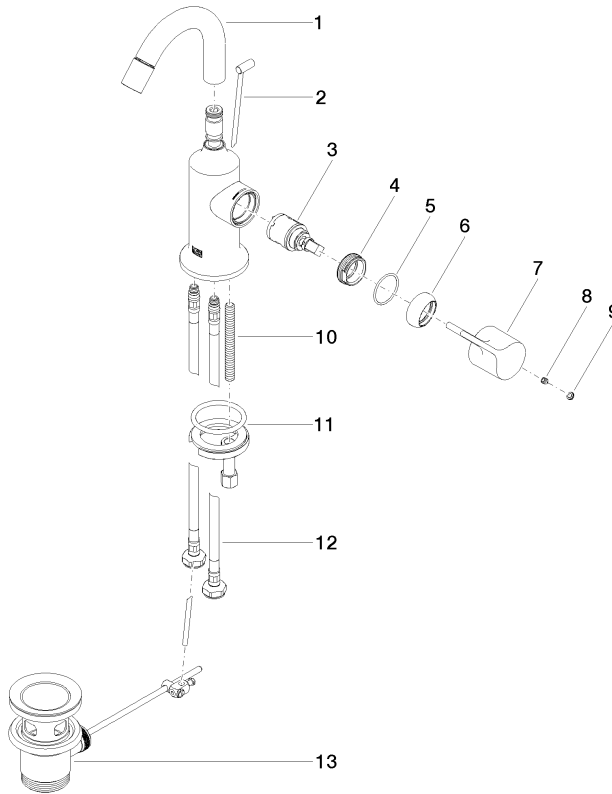

**VAIA Single-lever bidet mixer with pop-up waste - Brushed Champagne (22kt Gold)**

VAIA

33 600 809

- 104mm projection
- ball-joint pivotable through 15° (in any direction)
- circular, air-enriched flow
- height of mixer 218 mm
- height up to aerator 166 mm
- hole diameter 35 mm
- rosette Ø 60 mm
- 2x screw-in M 10 x 1 pressure hose, leak-tested
- max. flow 5.7 l/min
- lead-free
- WRAS 240202026

33 600 809  
mm [inches]

Flow rate chart

Certificates

LGA\_38659.

WRAS\_240202026.

33 600 809  
Parts for other  
finishes can be found  
here: [Chrome](#)

### Spare parts list

No.	Item Number	Name	Quantity used	Delivery time
1	90 28 22 314 00-46	spout	1	30
2	04 20 89 035 80-46	pull-rod	1	30
3	90 15 05 042 00 90	cartridge	1	2
4	09 24 04 266 90	nut	1	2
5	09 14 10 091 90	seal	1	2
6	09 28 30 021-46	cover	1	60
7	09 20 80 020-46	handle	1	60
8	90 31 11 030 00 90	pin	1	2
9	90 31 20 087 00-46	plug	1	30
10	09 31 11 011 90	pin	1	2
11	04 30 11 038 00 90	fixing set	1	2
12	04 30 04 100 00 90	hose	2	2
13	90 11 01 001 00-46	pop-up waste	1	30