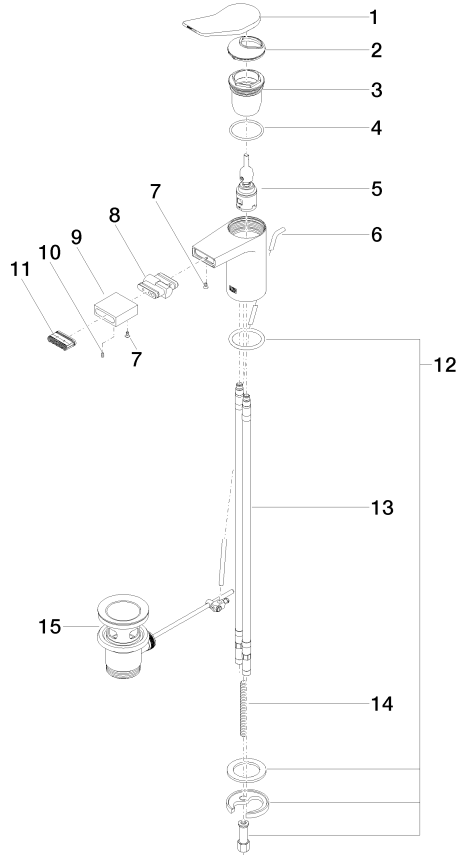

## LISSÉ Single-lever bidet mixer with pop-up waste - Brushed Light Gold

33 600 845 Product version from 10/31/2018

- 123mm projection
- ball-joint pivotable through 30°
- rectangular, air-enriched flow
- height of mixer 127 mm
- height up to aerator 83 mm
- hole diameter 35 mm
- 2x screw-in M 8 x 1 pressure hose, leak-tested
- max. flow 6 l/min
- WRAS

33 600 845 Product version from 10/31/2018

mm [inches]

**Flow rate chart**

**Codes & Standards**

DIN 4109

ISO 3822

Scottish Water  
Byelaws

UK Water Supply  
Regulations

## LISSÉ Single-lever bidet mixer with pop-up waste - Brushed Light Gold

---

33 600 845 Product version from 10/31/2018

### Certificates

---

LGA\_29

WRAS\_240202

**LISSÉ Single-lever bidet mixer with pop-up waste - Brushed Light Gold**

33 600 845 Product version from 10/31/2018

**Spare parts list**

No.	Item Number	Name	Quantity used	Delivery time
1	90 20 84 020 00-27	handle	1	30
2	09 28 30 034 90	cover	1	2
3	09 23 10 123 90	nut	1	2
4	09 14 10 038 90	seal	1	2
5	90 15 05 042 01 90	cartridge	1	2
6	09 31 09 120-27	pull-rod	1	60
7	09 30 30 157 90	screw	1	2
8	90 24 02 083 00-27	joint	1	30
9	09 23 01 123-27	sleeve	1	60
10	09 31 11 064 90	pin	1	2
11	90 29 03 045 00 90	aerator	1	2
12	04 30 11 038 75 90	fixing set	1	2
13	04 30 04 100 00 90	hose	2	2
14	09 31 11 011 90	pin	1	2
15	90 11 01 001 00-27	pop-up waste	1	30