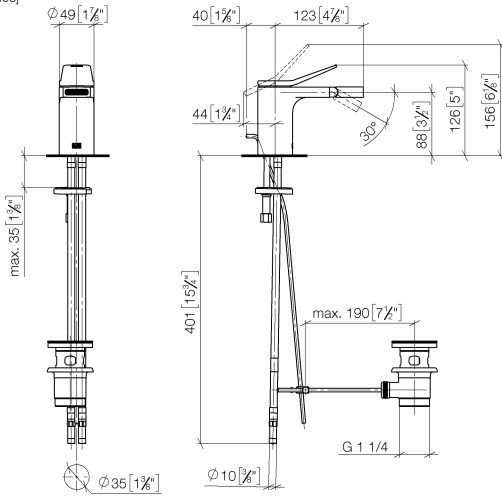

## LISSÉ Single-lever bidet mixer with pop-up waste - Brushed Light Gold

33 600 845 Product version from 10/31/2018

- 123mm projection
- ball-joint pivotable through 30°
- rectangular, air-enriched flow
- height of mixer 127 mm
- height up to aerator 83 mm
- hole diameter 35 mm
- 2x screw-in M 8 x 1 pressure hose, leak-tested
- max. flow 6 l/min
- WRAS

### Required miscellaneous

- High pressure hose 3/8" -** 04 30 04 102
- please order two extra pressure hoses (for the USA only) 00 90

**LISSÉ Single-lever bidet mixer with pop-up waste - Brushed Light Gold**

33 600 845 Product version from 10/31/2018

mm [inches]

**Flow rate chart**

**Codes & Standards**

DIN 4109

ISO 3822

Scottish Water  
Byelaws

UK Water Supply  
Regulations

## LISSÉ Single-lever bidet mixer with pop-up waste - Brushed Light Gold

---

33 600 845 Product version from 10/31/2018