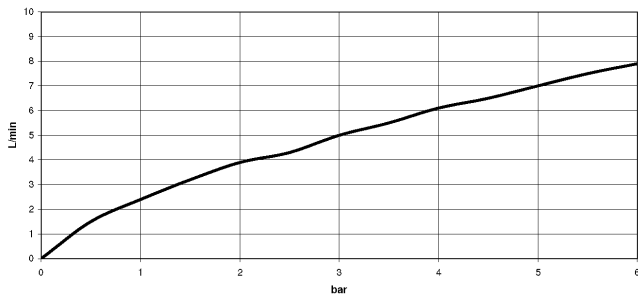

33 600 845 Product version from 10/31/2018

mm [inches]

**Flow rate chart**

**Codes & Standards**

DIN 4109

ISO 3822

Scottish Water  
Byelaws

UK Water Supply  
Regulations