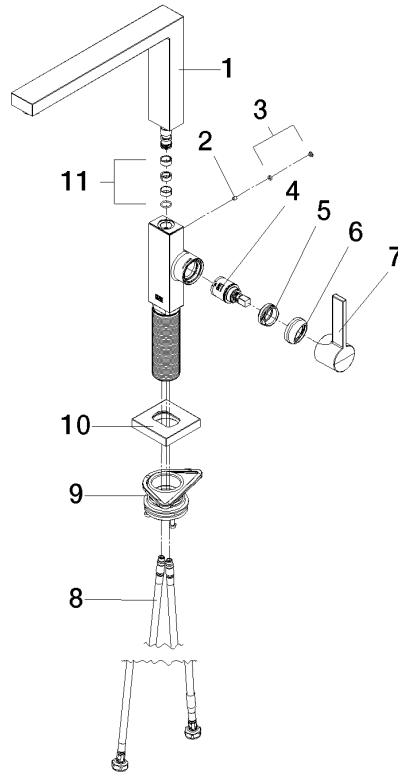

LOT Single-lever mixer - Brushed Platinum

LOT

33 800 680

- 236mm projection
- pivotable spout 360°
- air-enriched flow
- max. flow 8 l/min at 3 bar flow pressure
- lead-free
- This product can help a building meet the requirements of Green Building Rating Systems, e.g. LEED®, BREEAM®, DGNB

Recommended miscellaneous

Strainer waste with control handle - Brushed Platinum 10 711 970-06

Recommended miscellaneous

Dispenser with rosette - Brushed Platinum 82 439 970-06

33 800 680

Flow rate chart

Certificates

LGA_38644.

33 800 680

Parts for other finishes can be found here: [Chrome](#)

Spare parts list

No.	Item Number	Name	Quantity used	Delivery time
1	90 11 06 218 00-06	spout	1	-
Spare part can no longer be ordered, please order the replacement item				
2	09 31 11 044 90	pin	1	2
3	90 31 20 087 00-06	plug	1	10
4	90 15 05 042 00 90	cartridge	1	2
5	09 24 04 266 90	nut	1	2
6	90 28 30 052 00-06	cover	1	10
7	90 20 86 004 00-06	handle	1	10
8	04 30 04 101 00 90	hose	2	2
9	90 30 10 057 00 90	fixing set	1	-
Spare part can no longer be ordered, please order the replacement item				
10	90 27 86 004 00-06	rosette	1	-
Spare part can no longer be ordered, please order the replacement item				
11	90 28 10 207 00 90	gasket kit	1	10