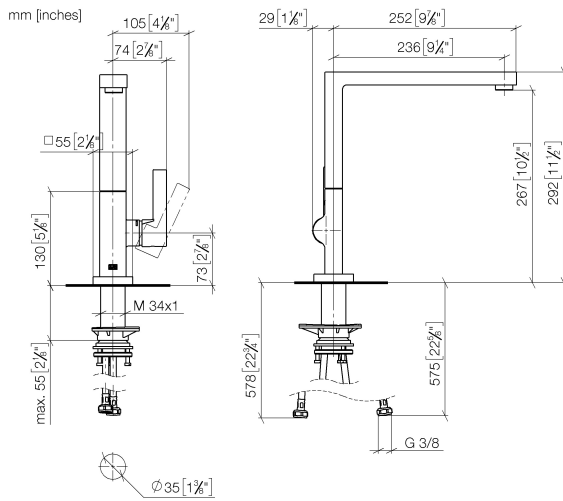

33 800 680

Flow rate chart

Certificates

LGA_38644.