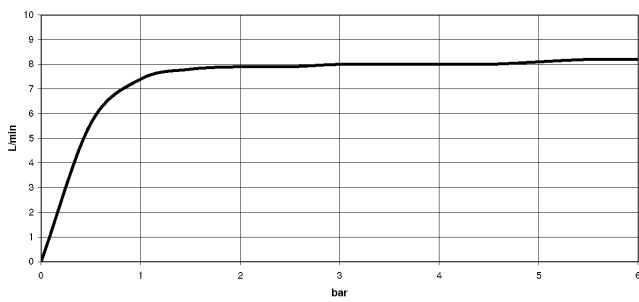

Flow rate chart

Certificates

LGA_38644.