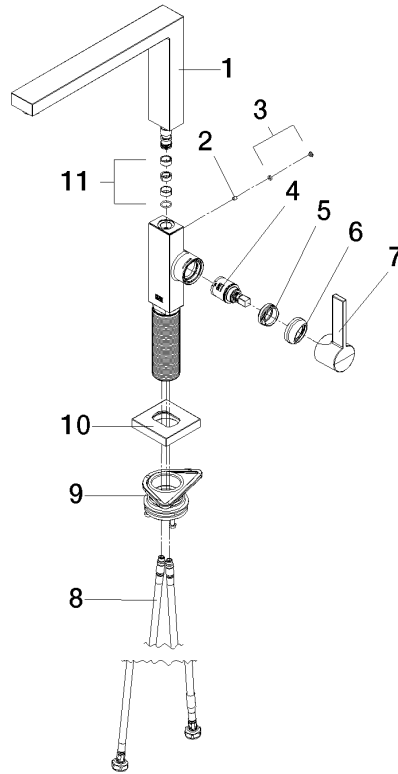

LOT Single-lever mixer - Platinum

LOT

33 800 680

- 236mm projection
- pivotable spout 360°
- air-enriched flow
- max. flow 8 l/min at 3 bar flow pressure
- lead-free
- This product can help a building meet the requirements of Green Building Rating Systems, e.g. LEED®, BREEAM®, DGNB

33 800 680

Parts for other finishes can be found here: [Chrome](#)

Spare parts list

No.	Item Number	Name	Quantity used	Delivery time
1	90 11 06 218 00-08	spout	1	-
Spare part can no longer be ordered, please order the replacement item				
2	09 31 11 044 90	pin	1	2
3	90 31 20 087 00-08	plug	1	40
4	90 15 05 042 00 90	cartridge	1	2
5	09 24 04 266 90	nut	1	2
6	90 28 30 052 00-08	cover	1	40
7	90 20 86 004 00-08	handle	1	40
8	04 30 04 101 00 90	hose	2	2
9	90 30 10 057 00 90	fixing set	1	-
Spare part can no longer be ordered, please order the replacement item				
10	90 27 86 004 00-08	rosette	1	-
Spare part can no longer be ordered, please order the replacement item				
11	90 28 10 207 00 90	gasket kit	1	10