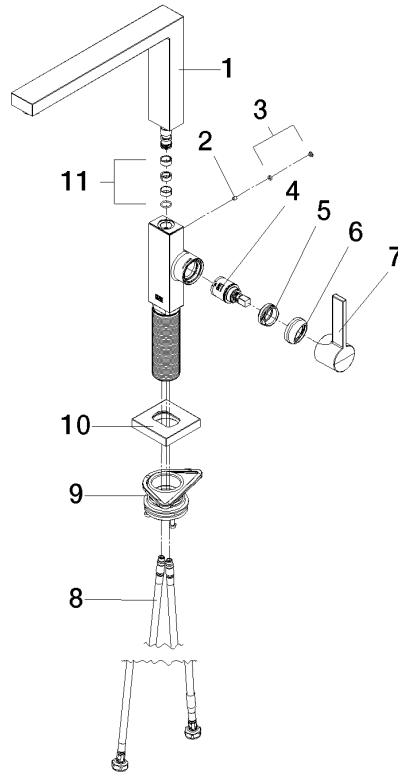

**LOT Single-lever mixer - Dark Chrome**

LOT

33 800 680

- 236mm projection
- pivatable spout 360°
- air-enriched flow
- max. flow 8 l/min at 3 bar flow pressure
- lead-free
- This product can help a building meet the requirements of Green Building Rating Systems, e.g. LEED®, BREEAM®, DGNB

**Recommended miscellaneous**

**Strainer waste with control handle - Dark Chrome** 10 711 970-19

**Recommended miscellaneous**

**Dispenser with rosette - Dark Chrome** 82 439 970-19

33 800 680

**Flow rate chart**

**Certificates**

LGA\_38644.

33 800 680

Parts for other finishes can be found here: [Chrome](#)

**Spare parts list**

No.	Item Number	Name	Quantity used	Delivery time
1	90 11 06 218 00-19	spout	1	-
Spare part can no longer be ordered, please order the replacement item				
2	09 31 11 044 90	pin	1	2
3	90 31 20 087 00-19	plug	1	20
4	90 15 05 042 00 90	cartridge	1	2
5	09 24 04 266 90	nut	1	2
6	90 28 30 052 00-19	cover	1	20
7	90 20 86 004 00-19	handle	1	20
8	04 30 04 101 00 90	hose	2	2
9	90 30 10 057 00 90	fixing set	1	-
Spare part can no longer be ordered, please order the replacement item				
10	90 27 86 004 00-19	rosette	1	-
Spare part can no longer be ordered, please order the replacement item				
11	90 28 10 207 00 90	gasket kit	1	10