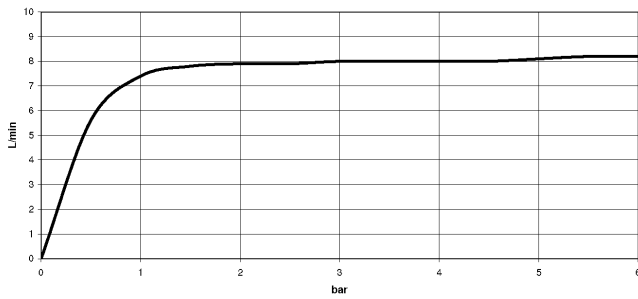

**LOT Single-lever mixer - Dark Chrome**

LOT

33 800 680

- 236mm projection
- pivatable spout 360°
- air-enriched flow
- max. flow 8 l/min at 3 bar flow pressure
- lead-free
- This product can help a building meet the requirements of Green Building Rating Systems, e.g. LEED®, BREEAM®, DGNB

**Recommended miscellaneous**

**Strainer waste with control handle - Dark Chrome** 10 711 970-19

**Recommended miscellaneous**

**Dispenser with rosette - Dark Chrome** 82 439 970-19

33 800 680

**Flow rate chart**