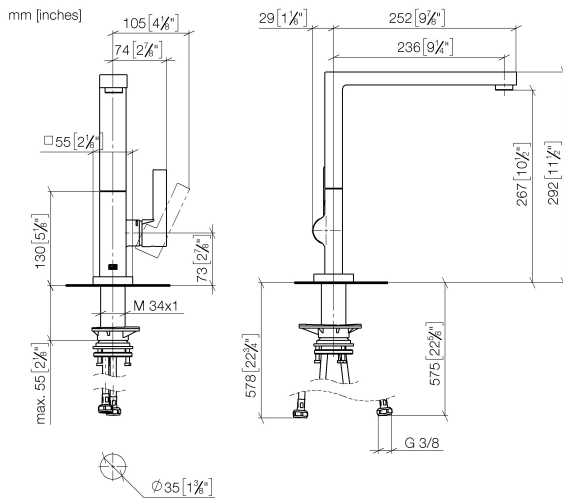

**LOT Single-lever mixer - Dark Chrome**

LOT

33 800 680

- 236mm projection
- pivatable spout 360°
- air-enriched flow
- max. flow 8 l/min at 3 bar flow pressure
- lead-free
- This product can help a building meet the requirements of Green Building Rating Systems, e.g. LEED®, BREEAM®, DGNB

**Recommended miscellaneous**

**Strainer waste with control handle - Dark Chrome** 10 711 970-19

**Recommended miscellaneous**

**Dispenser with rosette - Dark Chrome** 82 439 970-19

33 800 680

**Flow rate chart**

**Certificates**

LGA\_38644.

33 800 680

Parts for other finishes can be found here: [Chrome](#)

**Spare parts list**

No.	Item Number	Name	Quantity used	Delivery time
1	90 11 06 218 00-19	spout	1	-
Spare part can no longer be ordered, please order the replacement item				
2	09 31 11 044 90	pin	1	2
3	90 31 20 087 00-19	plug	1	20
4	90 15 05 042 00 90	cartridge	1	2
5	09 24 04 266 90	nut	1	2
6	90 28 30 052 00-19	cover	1	20
7	90 20 86 004 00-19	handle	1	20
8	04 30 04 101 00 90	hose	2	2
9	90 30 10 057 00 90	fixing set	1	-
Spare part can no longer be ordered, please order the replacement item				
10	90 27 86 004 00-19	rosette	1	-
Spare part can no longer be ordered, please order the replacement item				
11	90 28 10 207 00 90	gasket kit	1	10