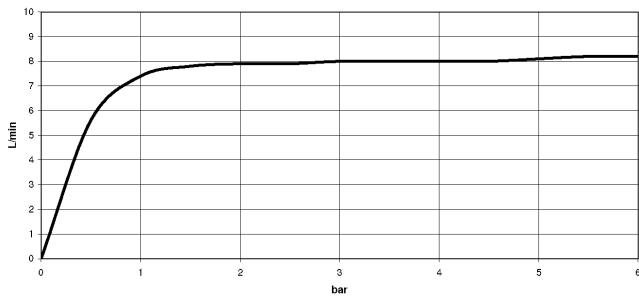

Flow rate chart

Certificates

LGA_38644.