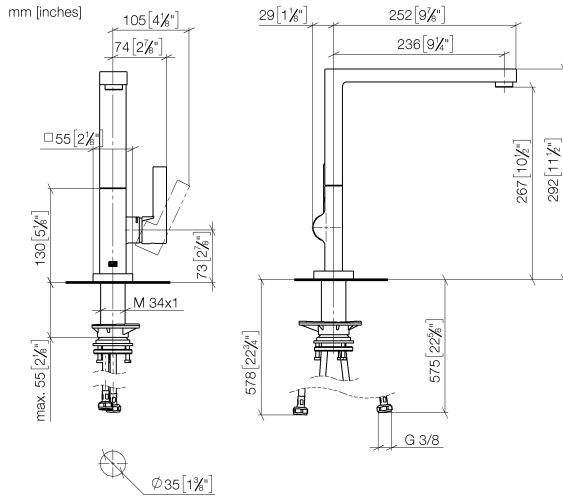

LOT Single-lever mixer - Brushed Durabron (23kt Gold)

LOT

33 800 680

- 236mm projection
- pivatable spout 360°
- air-enriched flow
- max. flow 8 l/min at 3 bar flow pressure
- lead-free
- This product can help a building meet the requirements of Green Building Rating Systems, e.g. LEED®, BREEAM®, DGNB

Flow rate chart

Certificates

LGA_38644.

33 800 680

Parts for other finishes can be found here: [Chrome](#)

Spare parts list

No.	Item Number	Name	Quantity used	Delivery time
1	90 11 06 218 00-28	spout	1	-
Spare part can no longer be ordered, please order the replacement item				
2	09 31 11 044 90	pin	1	2
3	90 31 20 087 00-28	plug	1	20
4	90 15 05 042 00 90	cartridge	1	2
5	09 24 04 266 90	nut	1	2
6	90 28 30 052 00-28	cover	1	20
7	90 20 86 004 00-28	handle	1	20
8	04 30 04 101 00 90	hose	2	2
9	90 30 10 057 00 90	fixing set	1	-
Spare part can no longer be ordered, please order the replacement item				
10	90 27 86 004 00-28	rosette	1	-
Spare part can no longer be ordered, please order the replacement item				
11	90 28 10 207 00 90	gasket kit	1	10