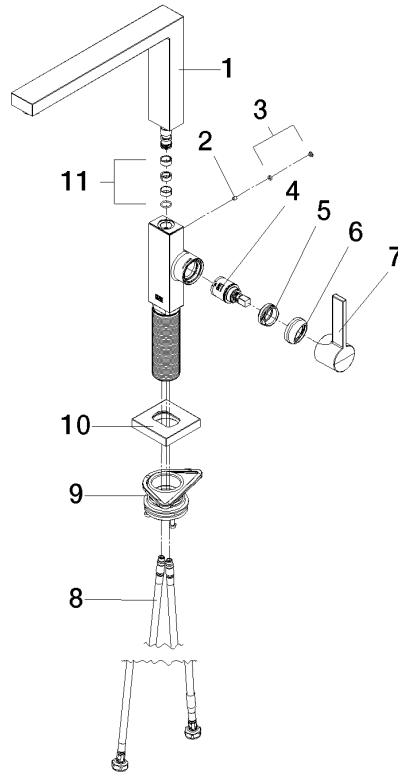

LOT Single-lever mixer - Brushed Durabron (23kt Gold)

LOT

33 800 680

- 236mm projection
- pivatable spout 360°
- air-enriched flow
- max. flow 8 l/min at 3 bar flow pressure
- lead-free
- This product can help a building meet the requirements of Green Building Rating Systems, e.g. LEED®, BREEAM®, DGNB

Flow rate chart

Certificates

LGA_38644.

33 800 680

Parts for other finishes can be found here: [Chrome](#)

Spare parts list

No.	Item Number	Name	Quantity used	Delivery time
1	90 11 06 218 00-28	spout	1	-
Spare part can no longer be ordered, please order the replacement item				
2	09 31 11 044 90	pin	1	2
3	90 31 20 087 00-28	plug	1	20
4	90 15 05 042 00 90	cartridge	1	2
5	09 24 04 266 90	nut	1	2
6	90 28 30 052 00-28	cover	1	20
7	90 20 86 004 00-28	handle	1	20
8	04 30 04 101 00 90	hose	2	2
9	90 30 10 057 00 90	fixing set	1	-
Spare part can no longer be ordered, please order the replacement item				
10	90 27 86 004 00-28	rosette	1	-
Spare part can no longer be ordered, please order the replacement item				
11	90 28 10 207 00 90	gasket kit	1	10