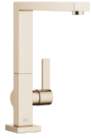

**LOT Single-lever mixer - Brushed Champagne (22kt Gold)**

LOT

33 800 680

- 236mm projection
- pivotable spout 360°
- air-enriched flow
- max. flow 8 l/min at 3 bar flow pressure
- lead-free
- This product can help a building meet the requirements of Green Building Rating Systems, e.g. LEED®, BREEAM®, DGNB

	Brushed Champagne (22kt Gold)	33 800 680-46
	Chrome	33 800 680-00
	Brushed Platinum	33 800 680-06
	Platinum	33 800 680-08
	Dark Chrome	33 800 680-19
	Brushed Durabronze (23kt Gold)	33 800 680-28
	Champagne (22kt Gold)	33 800 680-47
	Brushed Dark Platinum	33 800 680-99

**Recommended miscellaneous**

**Dispenser with rosette - Brushed Champagne (22kt Gold)** 82 439 970-46

**Recommended miscellaneous**

**Strainer waste with control handle - Brushed Champagne (22kt Gold)** 10 711 970-46