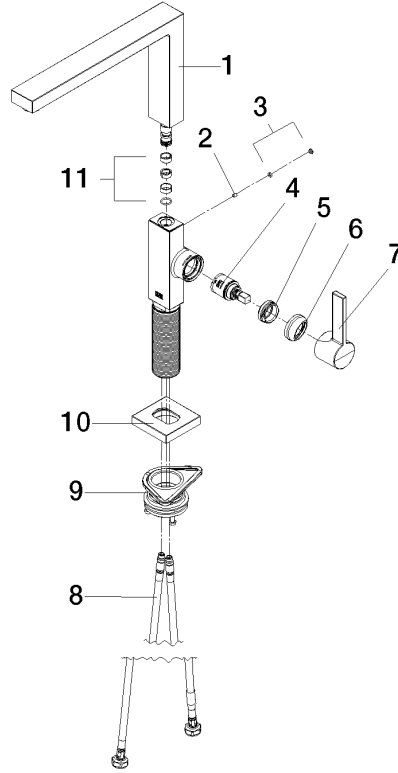

**LOT Single-lever mixer - Brushed Champagne (22kt Gold)**

LOT

33 800 680

- 236mm projection
- pivotable spout 360°
- air-enriched flow
- max. flow 8 l/min at 3 bar flow pressure
- lead-free
- This product can help a building meet the requirements of Green Building Rating Systems, e.g. LEED®, BREEAM®, DGNB

33 800 680

**Flow rate chart**

**Certificates**

LGA\_38644.

33 800 680

Parts for other finishes can be found here: [Chrome](#)

**Spare parts list**

No.	Item Number	Name	Quantity used	Delivery time
1	90 11 06 218 00-46	spout	1	-
Spare part can no longer be ordered, please order the replacement item				
2	09 31 11 044 90	pin	1	2
3	90 31 20 087 00-46	plug	1	30
4	90 15 05 042 00 90	cartridge	1	2
5	09 24 04 266 90	nut	1	2
6	90 28 30 052 00-46	cover	1	30
7	90 20 86 004 00-46	handle	1	30
8	04 30 04 101 00 90	hose	2	2
9	90 30 10 057 00 90	fixing set	1	-
Spare part can no longer be ordered, please order the replacement item				
10	90 27 86 004 00-46	rosette	1	-
Spare part can no longer be ordered, please order the replacement item				
11	90 28 10 207 00 90	gasket kit	1	10