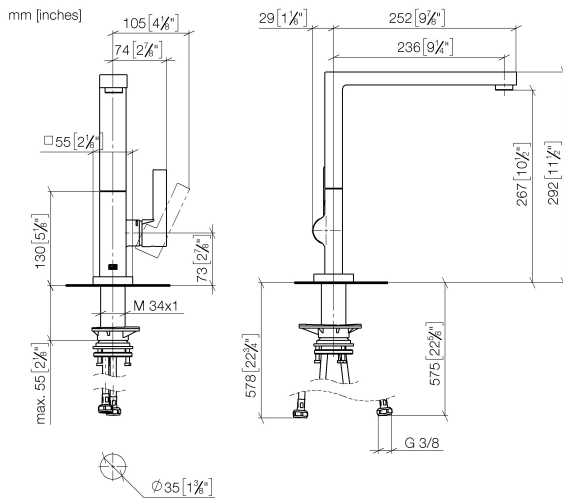

**LOT Single-lever mixer - Brushed Champagne (22kt Gold)**

LOT

33 800 680

- 236mm projection
- pivotable spout 360°
- air-enriched flow
- max. flow 8 l/min at 3 bar flow pressure
- lead-free
- This product can help a building meet the requirements of Green Building Rating Systems, e.g. LEED®, BREEAM®, DGNB

33 800 680

**Flow rate chart**

**Certificates**

LGA\_38644.

33 800 680

Parts for other finishes can be found here: [Chrome](#)

**Spare parts list**

No.	Item Number	Name	Quantity used	Delivery time
1	90 11 06 218 00-46	spout	1	-
Spare part can no longer be ordered, please order the replacement item				
2	09 31 11 044 90	pin	1	2
3	90 31 20 087 00-46	plug	1	30
4	90 15 05 042 00 90	cartridge	1	2
5	09 24 04 266 90	nut	1	2
6	90 28 30 052 00-46	cover	1	30
7	90 20 86 004 00-46	handle	1	30
8	04 30 04 101 00 90	hose	2	2
9	90 30 10 057 00 90	fixing set	1	-
Spare part can no longer be ordered, please order the replacement item				
10	90 27 86 004 00-46	rosette	1	-
Spare part can no longer be ordered, please order the replacement item				
11	90 28 10 207 00 90	gasket kit	1	10