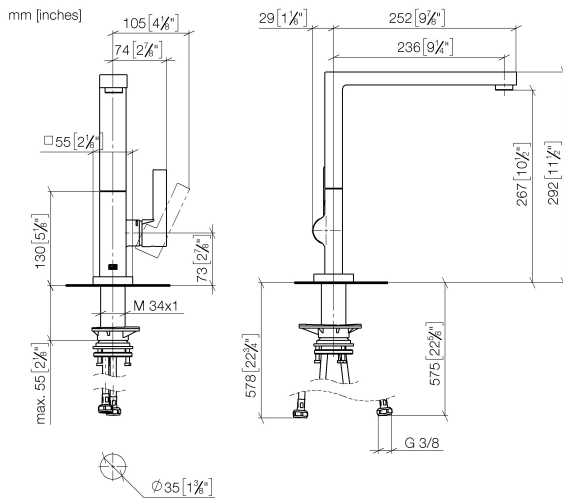

**LOT Single-lever mixer - Champagne (22kt Gold)**

LOT

33 800 680

- 236mm projection
- pivoting spout 360°
- air-enriched flow
- max. flow 8 l/min at 3 bar flow pressure
- lead-free
- This product can help a building meet the requirements of Green Building Rating Systems, e.g. LEED®, BREEAM®, DGNB

**Flow rate chart**

**Certificates**

LGA\_38644.

33 800 680

Parts for other finishes can be found here: [Chrome](#)

**Spare parts list**

No.	Item Number	Name	Quantity used	Delivery time
1	90 11 06 218 00-47	spout	1	-
Spare part can no longer be ordered, please order the replacement item				
2	09 31 11 044 90	pin	1	2
3	90 31 20 087 00-47	plug	1	30
4	90 15 05 042 00 90	cartridge	1	2
5	09 24 04 266 90	nut	1	2
6	90 28 30 052 00-47	cover	1	30
7	90 20 86 004 00-47	handle	1	30
8	04 30 04 101 00 90	hose	2	2
9	90 30 10 057 00 90	fixing set	1	-
Spare part can no longer be ordered, please order the replacement item				
10	90 27 86 004 00-47	rosette	1	-
Spare part can no longer be ordered, please order the replacement item				
11	90 28 10 207 00 90	gasket kit	1	10