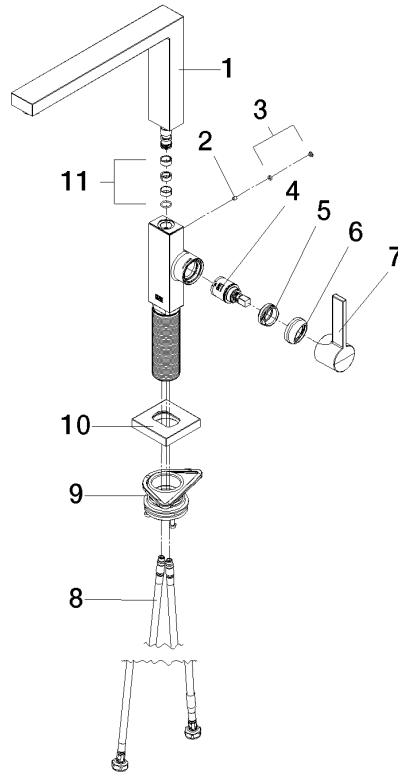

**LOT Single-lever mixer - Champagne (22kt Gold)**

LOT

33 800 680

- 236mm projection
- pivoting spout 360°
- air-enriched flow
- max. flow 8 l/min at 3 bar flow pressure
- lead-free
- This product can help a building meet the requirements of Green Building Rating Systems, e.g. LEED®, BREEAM®, DGNB

**Flow rate chart**

**Certificates**

LGA\_38644.

33 800 680

Parts for other finishes can be found here: [Chrome](#)

**Spare parts list**

No.	Item Number	Name	Quantity used	Delivery time
1	90 11 06 218 00-47	spout	1	-
Spare part can no longer be ordered, please order the replacement item				
2	09 31 11 044 90	pin	1	2
3	90 31 20 087 00-47	plug	1	30
4	90 15 05 042 00 90	cartridge	1	2
5	09 24 04 266 90	nut	1	2
6	90 28 30 052 00-47	cover	1	30
7	90 20 86 004 00-47	handle	1	30
8	04 30 04 101 00 90	hose	2	2
9	90 30 10 057 00 90	fixing set	1	-
Spare part can no longer be ordered, please order the replacement item				
10	90 27 86 004 00-47	rosette	1	-
Spare part can no longer be ordered, please order the replacement item				
11	90 28 10 207 00 90	gasket kit	1	10