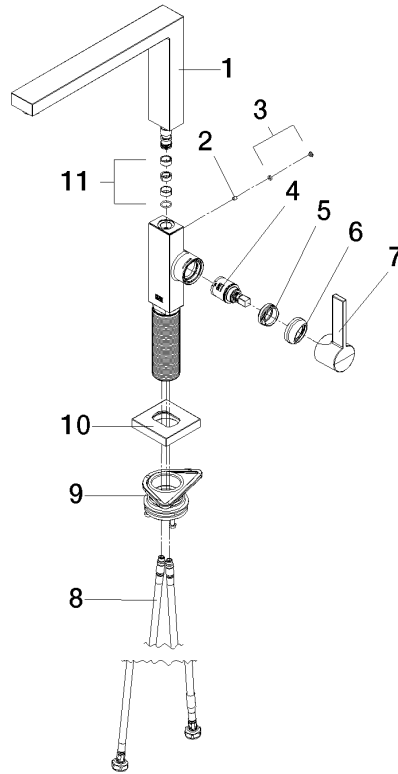

LOT Single-lever mixer - Brushed Dark Platinum

LOT

33 800 680

- 236mm projection
- pivotable spout 360°
- air-enriched flow
- max. flow 8 l/min at 3 bar flow pressure
- lead-free
- This product can help a building meet the requirements of Green Building Rating Systems, e.g. LEED®, BREEAM®, DGNB

Recommended miscellaneous

Strainer waste with control handle - Brushed Dark Platinum 10 711 970-99

Recommended miscellaneous

Dispenser with rosette - Brushed Dark Platinum 82 439 970-99

33 800 680

Flow rate chart

Certificates

LGA_38644.

33 800 680

Parts for other finishes can be found here: [Chrome](#)

Spare parts list

No.	Item Number	Name	Quantity used	Delivery time
1	90 11 06 218 00-99	spout	1	-
Spare part can no longer be ordered, please order the replacement item				
2	09 31 11 044 90	pin	1	2
3	90 31 20 087 00-99	plug	1	30
4	90 15 05 042 00 90	cartridge	1	2
5	09 24 04 266 90	nut	1	2
6	90 28 30 052 00-99	cover	1	30
7	90 20 86 004 00-99	handle	1	30
8	04 30 04 101 00 90	hose	2	2
9	90 30 10 057 00 90	fixing set	1	-
Spare part can no longer be ordered, please order the replacement item				
10	90 27 86 004 00-99	rosette	1	-
Spare part can no longer be ordered, please order the replacement item				
11	90 28 10 207 00 90	gasket kit	1	10