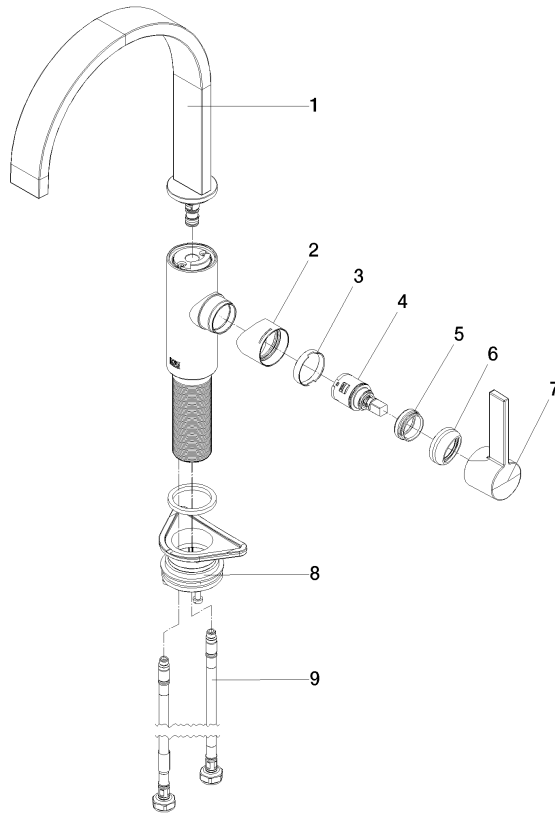

MEM Single-lever mixer - Brushed Platinum

MEM

33 800 682

- 201mm projection
- pivotable spout 360°
- Optional swivel limiter available with swivel limiter set 12 820 970 90
- air-enriched flow
- max. flow 6.3 l/min at 3 bar flow pressure
- lead-free
- This product can help a building meet the requirements of Green Building Rating Systems, e.g. LEED®, BREEAM®, DGNB
- WRAS 240202021

Recommended miscellaneous

Swivel limitation set - 12 820 970 90

Recommended miscellaneous

Strainer waste with control handle - Brushed Platinum 10 712 970-06

Recommended miscellaneous

Dispenser without rosette - Brushed Platinum 82 424 970-06

33 800 682

Flow rate chart

Certificates

LGA_38646.

WRAS_240202021.

33 800 682

Spare parts list

No.	Item Number	Name	Quantity used	Delivery time
1	90 28 22 332 00-06	spout	1	-
Spare part can no longer be ordered, please order the replacement item				
2	09 19 86 012-06	cover	1	60
3	90 23 10 128 00 90	nut	1	2
4	90 15 05 042 00 90	cartridge	1	2
5	09 24 04 266 90	nut	1	2
6	90 28 30 052 00-06	cover	1	10
7	90 20 86 004 00-06	handle	1	10
8	04 23 10 044 08 90	fixing set	1	2
9	04 30 04 101 00 90	hose	2	2