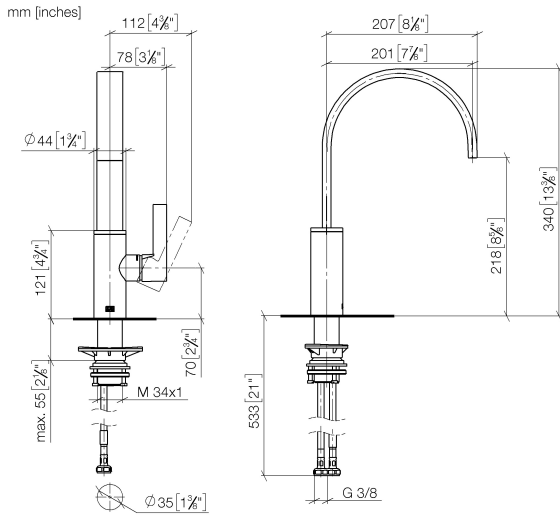

MEM Single-lever mixer - Brushed Platinum

MEM

33 800 682

- 201mm projection
- pivotable spout 360°
- Optional swivel limiter available with swivel limiter set 12 820 970 90
- air-enriched flow
- max. flow 6.3 l/min at 3 bar flow pressure
- lead-free
- This product can help a building meet the requirements of Green Building Rating Systems, e.g. LEED®, BREEAM®, DGNB
- WRAS 240202021

Recommended miscellaneous

Swivel limitation set - 12 820 970 90

Recommended miscellaneous

Strainer waste with control handle - Brushed Platinum 10 712 970-06

Recommended miscellaneous

Dispenser without rosette - Brushed Platinum 82 424 970-06

33 800 682

Flow rate chart

Certificates

LGA_38646.

WRAS_240202021.

33 800 682

Spare parts list

No.	Item Number	Name	Quantity used	Delivery time
1	90 28 22 332 00-06	spout	1	-
Spare part can no longer be ordered, please order the replacement item				
2	09 19 86 012-06	cover	1	60
3	90 23 10 128 00 90	nut	1	2
4	90 15 05 042 00 90	cartridge	1	2
5	09 24 04 266 90	nut	1	2
6	90 28 30 052 00-06	cover	1	10
7	90 20 86 004 00-06	handle	1	10
8	04 23 10 044 08 90	fixing set	1	2
9	04 30 04 101 00 90	hose	2	2