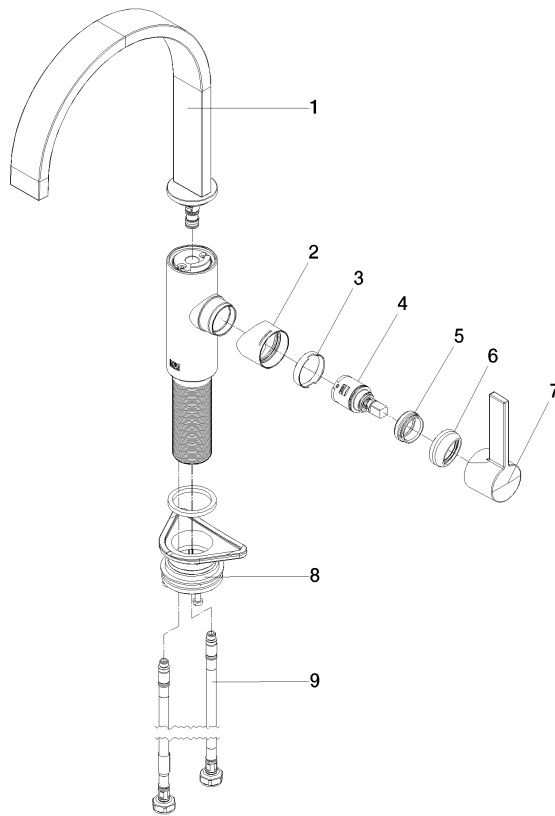

MEM Single-lever mixer - Platinum

MEM

33 800 682

- 201mm projection
- pivotable spout 360°
- Optional swivel limiter available with swivel limiter set 12 820 970 90
- air-enriched flow
- max. flow 6.3 l/min at 3 bar flow pressure
- lead-free
- This product can help a building meet the requirements of Green Building Rating Systems, e.g. LEED®, BREEAM®, DGNB
- WRAS 240202021

Recommended miscellaneous

Swivel limitation set - 12 820 970 90

Recommended miscellaneous

Strainer waste with control handle - Platinum 10 712 970-08

Recommended miscellaneous

Dispenser without rosette - Platinum 82 424 970-08

33 800 682

Flow rate chart

Certificates

LGA_38646.

WRAS_240202021.

33 800 682

Spare parts list

No.	Item Number	Name	Quantity used	Delivery time
1	90 28 22 332 00-08	spout	1	-
Spare part can no longer be ordered, please order the replacement item				
2	09 19 86 012-08	cover	1	60
3	90 23 10 128 00 90	nut	1	2
4	90 15 05 042 00 90	cartridge	1	2
5	09 24 04 266 90	nut	1	2
6	90 28 30 052 00-08	cover	1	40
7	90 20 86 004 00-08	handle	1	40
8	04 23 10 044 08 90	fixing set	1	2
9	04 30 04 101 00 90	hose	2	2