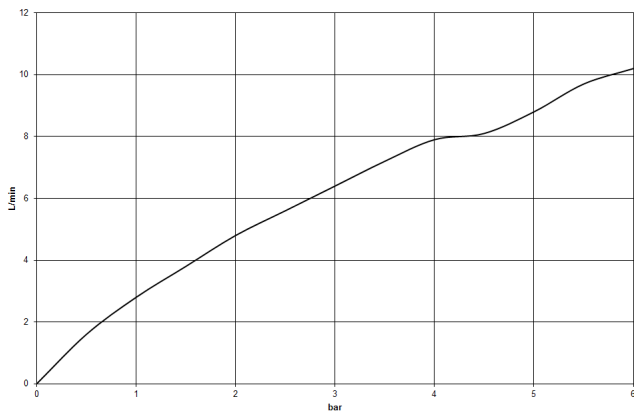

MEM Single-lever mixer - Platinum

MEM

33 800 682

- 201mm projection
- pivotable spout 360°
- Optional swivel limiter available with swivel limiter set 12 820 970 90
- air-enriched flow
- max. flow 6.3 l/min at 3 bar flow pressure
- lead-free
- This product can help a building meet the requirements of Green Building Rating Systems, e.g. LEED®, BREEAM®, DGNB
- WRAS 240202021

Recommended miscellaneous

Swivel limitation set - 12 820 970 90

Recommended miscellaneous

Strainer waste with control handle - Platinum 10 712 970-08

Recommended miscellaneous

Dispenser without rosette - Platinum 82 424 970-08

33 800 682

Flow rate chart

Certificates

LGA_38646.

WRAS_240202021.

33 800 682

Spare parts list

No.	Item Number	Name	Quantity used	Delivery time
1	90 28 22 332 00-08	spout	1	-
Spare part can no longer be ordered, please order the replacement item				
2	09 19 86 012-08	cover	1	60
3	90 23 10 128 00 90	nut	1	2
4	90 15 05 042 00 90	cartridge	1	2
5	09 24 04 266 90	nut	1	2
6	90 28 30 052 00-08	cover	1	40
7	90 20 86 004 00-08	handle	1	40
8	04 23 10 044 08 90	fixing set	1	2
9	04 30 04 101 00 90	hose	2	2