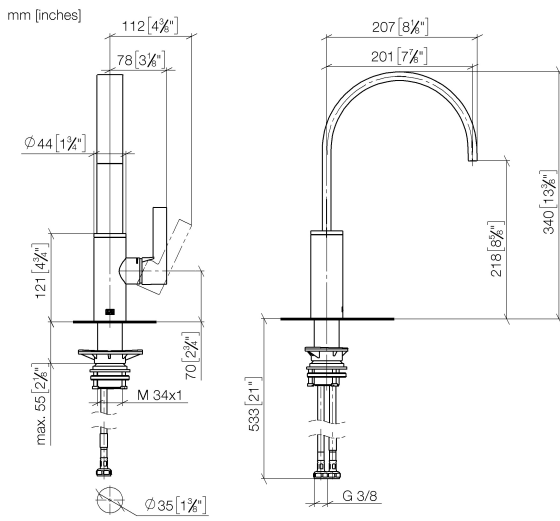

MEM Single-lever mixer - Platinum

MEM

33 800 682

- 201mm projection
- pivotable spout 360°
- Optional swivel limiter available with swivel limiter set 12 820 970 90
- air-enriched flow
- max. flow 6.3 l/min at 3 bar flow pressure
- lead-free
- This product can help a building meet the requirements of Green Building Rating Systems, e.g. LEED®, BREEAM®, DGNB
- WRAS 240202021

Recommended miscellaneous

Swivel limitation set - 12 820 970 90

Recommended miscellaneous

Strainer waste with control handle - Platinum 10 712 970-08

Recommended miscellaneous

Dispenser without rosette - Platinum 82 424 970-08

33 800 682

Flow rate chart

Certificates

LGA_38646.

WRAS_240202021.

33 800 682

Spare parts list

No.	Item Number	Name	Quantity used	Delivery time
1	90 28 22 332 00-08	spout	1	-
Spare part can no longer be ordered, please order the replacement item				
2	09 19 86 012-08	cover	1	60
3	90 23 10 128 00 90	nut	1	2
4	90 15 05 042 00 90	cartridge	1	2
5	09 24 04 266 90	nut	1	2
6	90 28 30 052 00-08	cover	1	40
7	90 20 86 004 00-08	handle	1	40
8	04 23 10 044 08 90	fixing set	1	2
9	04 30 04 101 00 90	hose	2	2