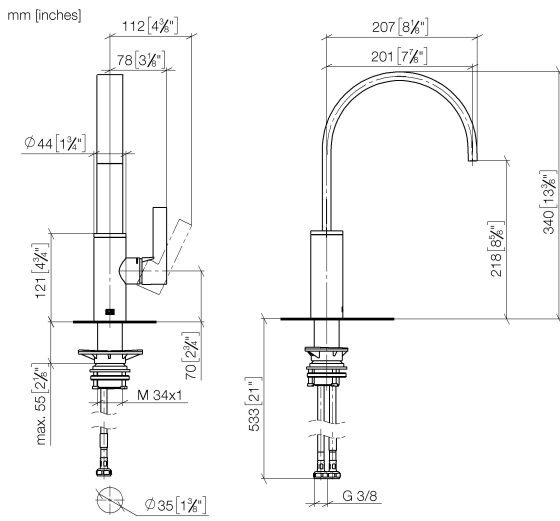

MEM Single-lever mixer - Durabronss (23kt Gold)

MEM

33 800 682

- 201mm projection
- pivotable spout 360°
- Optional swivel limiter available with swivel limiter set 12 820 970 90
- air-enriched flow
- max. flow 6.3 l/min at 3 bar flow pressure
- lead-free
- This product can help a building meet the requirements of Green Building Rating Systems, e.g. LEED®, BREEAM®, DGNB
- WRAS 240202021

33 800 682

Flow rate chart

Certificates

LGA_38646.

WRAS_240202021.

33 800 682

Spare parts list

No.	Item Number	Name	Quantity used	Delivery time
1	90 28 22 332 00-09	spout	1	-
Spare part can no longer be ordered, please order the replacement item				
2	09 19 86 012-09	cover	1	60
3	90 23 10 128 00 90	nut	1	2
4	90 15 05 042 00 90	cartridge	1	2
5	09 24 04 266 90	nut	1	2
6	90 28 30 052 00-09	cover	1	40
7	90 20 86 004 00-09	handle	1	-
Spare part can no longer be ordered, please order the replacement item				
8	04 23 10 044 08 90	fixing set	1	2
9	04 30 04 101 00 90	hose	2	2