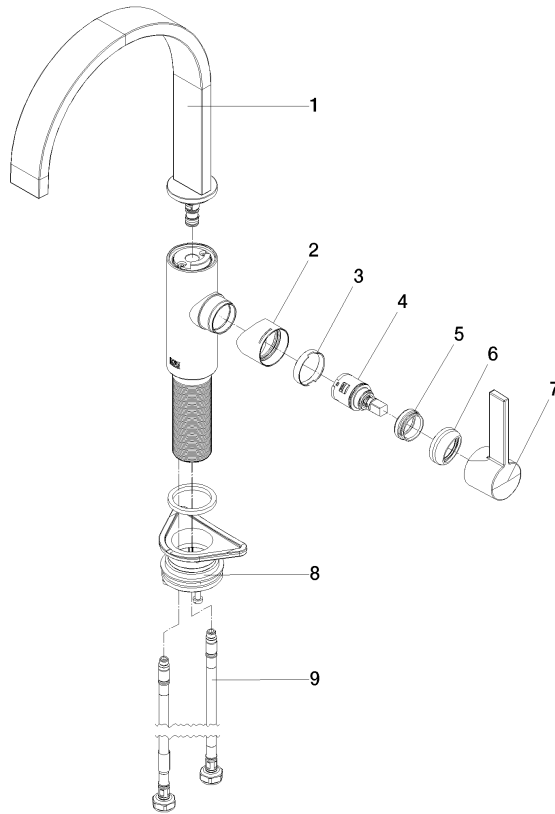

**MEM Single-lever mixer - Dark Chrome**

MEM

33 800 682

- 201mm projection
- pivotable spout 360°
- Optional swivel limiter available with swivel limiter set 12 820 970 90
- air-enriched flow
- max. flow 6.3 l/min at 3 bar flow pressure
- lead-free
- This product can help a building meet the requirements of Green Building Rating Systems, e.g. LEED®, BREEAM®, DGNB
- WRAS 240202021

**Recommended miscellaneous**

**Swivel limitation set -** 12 820 970 90

**Recommended miscellaneous**

**Strainer waste with control handle - Dark Chrome** 10 712 970-19

**Recommended miscellaneous**

**Dispenser without rosette - Dark Chrome** 82 424 970-19

33 800 682

**Flow rate chart**

**Certificates**

LGA\_38646.

WRAS\_240202021.

33 800 682

**Spare parts list**

No.	Item Number	Name	Quantity used	Delivery time
1	90 28 22 332 00-19	spout	1	-
Spare part can no longer be ordered, please order the replacement item				
2	09 19 86 012-19	cover	1	60
3	90 23 10 128 00 90	nut	1	2
4	90 15 05 042 00 90	cartridge	1	2
5	09 24 04 266 90	nut	1	2
6	90 28 30 052 00-19	cover	1	20
7	90 20 86 004 00-19	handle	1	20
8	04 23 10 044 08 90	fixing set	1	2
9	04 30 04 101 00 90	hose	2	2