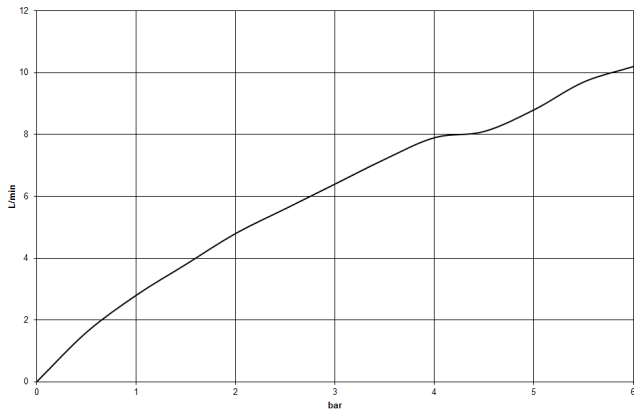

**MEM Single-lever mixer - Dark Chrome**

MEM

33 800 682

- 201mm projection
- pivotable spout 360°
- Optional swivel limiter available with swivel limiter set 12 820 970 90
- air-enriched flow
- max. flow 6.3 l/min at 3 bar flow pressure
- lead-free
- This product can help a building meet the requirements of Green Building Rating Systems, e.g. LEED®, BREEAM®, DGNB
- WRAS 240202021

**Recommended miscellaneous**

**Swivel limitation set -** 12 820 970 90

**Recommended miscellaneous**

**Strainer waste with control handle - Dark Chrome** 10 712 970-19

**Recommended miscellaneous**

**Dispenser without rosette - Dark Chrome** 82 424 970-19

33 800 682

**Flow rate chart**

**Certificates**

LGA\_38646.

WRAS\_240202021.

33 800 682

**Spare parts list**

No.	Item Number	Name	Quantity used	Delivery time
1	90 28 22 332 00-19	spout	1	-
Spare part can no longer be ordered, please order the replacement item				
2	09 19 86 012-19	cover	1	60
3	90 23 10 128 00 90	nut	1	2
4	90 15 05 042 00 90	cartridge	1	2
5	09 24 04 266 90	nut	1	2
6	90 28 30 052 00-19	cover	1	20
7	90 20 86 004 00-19	handle	1	20
8	04 23 10 044 08 90	fixing set	1	2
9	04 30 04 101 00 90	hose	2	2