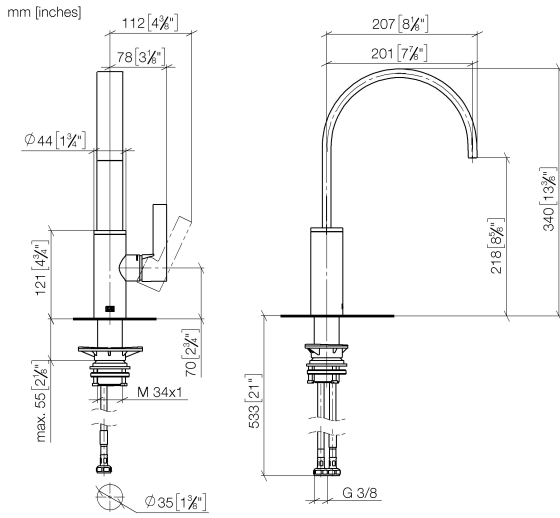

**MEM Single-lever mixer - Dark Chrome**

MEM

33 800 682

- 201mm projection
- pivotable spout 360°
- Optional swivel limiter available with swivel limiter set 12 820 970 90
- air-enriched flow
- max. flow 6.3 l/min at 3 bar flow pressure
- lead-free
- This product can help a building meet the requirements of Green Building Rating Systems, e.g. LEED®, BREEAM®, DGNB
- WRAS 240202021

**Recommended miscellaneous**

**Swivel limitation set -** 12 820 970 90

**Recommended miscellaneous**

**Strainer waste with control handle - Dark Chrome** 10 712 970-19

**Recommended miscellaneous**

**Dispenser without rosette - Dark Chrome** 82 424 970-19

33 800 682

**Flow rate chart**

**Certificates**

LGA\_38646.

WRAS\_240202021.

33 800 682

**Spare parts list**

No.	Item Number	Name	Quantity used	Delivery time
1	90 28 22 332 00-19	spout	1	-
Spare part can no longer be ordered, please order the replacement item				
2	09 19 86 012-19	cover	1	60
3	90 23 10 128 00 90	nut	1	2
4	90 15 05 042 00 90	cartridge	1	2
5	09 24 04 266 90	nut	1	2
6	90 28 30 052 00-19	cover	1	20
7	90 20 86 004 00-19	handle	1	20
8	04 23 10 044 08 90	fixing set	1	2
9	04 30 04 101 00 90	hose	2	2