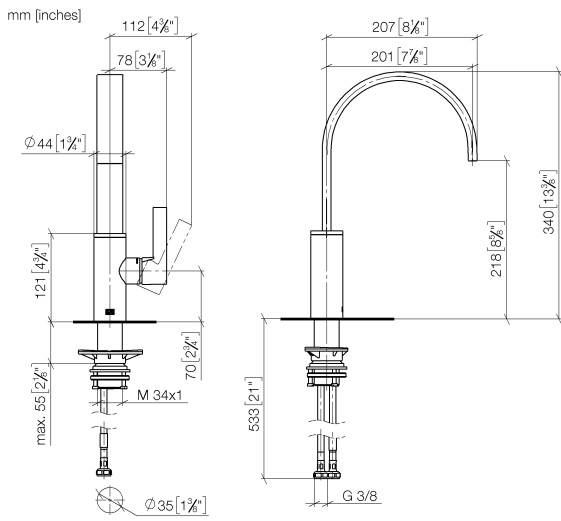

33 800 682

Flow rate chart

Certificates

LGA_38646.

WRAS_240202021.