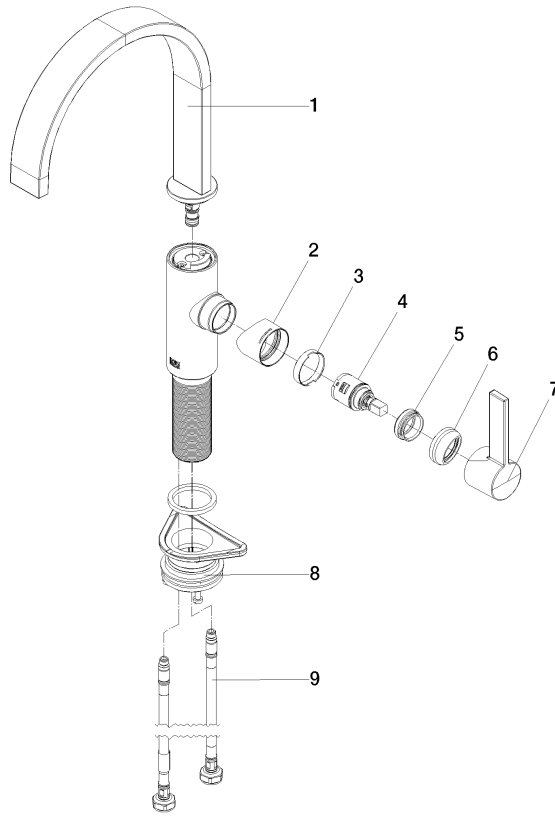

MEM Single-lever mixer - Brushed Chrome

MEM

33 800 682

- 201mm projection
- pivotable spout 360°
- Optional swivel limiter available with swivel limiter set 12 820 970 90
- air-enriched flow
- max. flow 6.3 l/min at 3 bar flow pressure
- lead-free
- This product can help a building meet the requirements of Green Building Rating Systems, e.g. LEED®, BREEAM®, DGNB
- WRAS 240202021

Recommended miscellaneous

Swivel limitation set - 12 820 970 90

Recommended miscellaneous

Dispenser without rosette - 82 424 970-93
Brushed Chrome

Recommended miscellaneous

Strainer waste with control handle 10 712 970-93
- Brushed Chrome

33 800 682

Flow rate chart

Certificates

LGA_38646.

WRAS_240202021.

33 800 682

Spare parts list

No.	Item Number	Name	Quantity used	Delivery time
1	90 28 22 332 00-93	spout	1	-
Spare part can no longer be ordered, please order the replacement item				
2	09 19 86 012-93	cover	1	60
3	90 23 10 128 00 90	nut	1	2
4	90 15 05 042 00 90	cartridge	1	2
5	09 24 04 266 90	nut	1	2
6	90 28 30 052 00-93	cover	1	20
7	90 20 86 004 00-93	handle	1	-
Spare part can no longer be ordered, please order the replacement item				
8	04 23 10 044 08 90	fixing set	1	2
9	04 30 04 101 00 90	hose	2	2