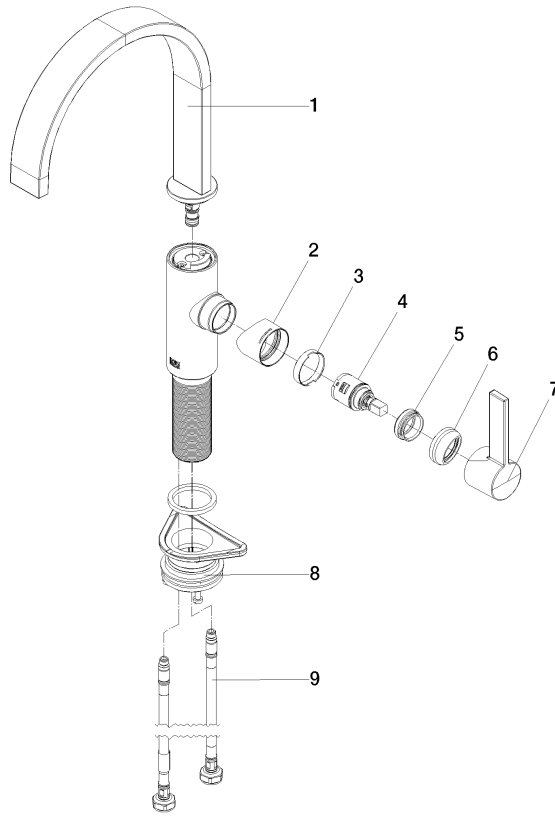

MEM Single-lever mixer - Brushed Dark Platinum

MEM

33 800 682

- 201mm projection
- pivotable spout 360°
- Optional swivel limiter available with swivel limiter set 12 820 970 90
- air-enriched flow
- max. flow 6.3 l/min at 3 bar flow pressure
- lead-free
- This product can help a building meet the requirements of Green Building Rating Systems, e.g. LEED®, BREEAM®, DGNB
- WRAS 240202021

Recommended miscellaneous

Swivel limitation set - 12 820 970 90

Recommended miscellaneous

Dispenser without rosette - Brushed Dark Platinum 82 424 970-99

Recommended miscellaneous

Strainer waste with control handle - Brushed Dark Platinum 10 712 970-99

33 800 682

Flow rate chart

Certificates

LGA_38646.

WRAS_240202021.

33 800 682

Spare parts list

No.	Item Number	Name	Quantity used	Delivery time
1	90 28 22 332 00-99	spout	1	-
Spare part can no longer be ordered, please order the replacement item				
2	09 19 86 012-99	cover	1	60
3	90 23 10 128 00 90	nut	1	2
4	90 15 05 042 00 90	cartridge	1	2
5	09 24 04 266 90	nut	1	2
6	90 28 30 052 00-99	cover	1	30
7	90 20 86 004 00-99	handle	1	30
8	04 23 10 044 08 90	fixing set	1	2
9	04 30 04 101 00 90	hose	2	2