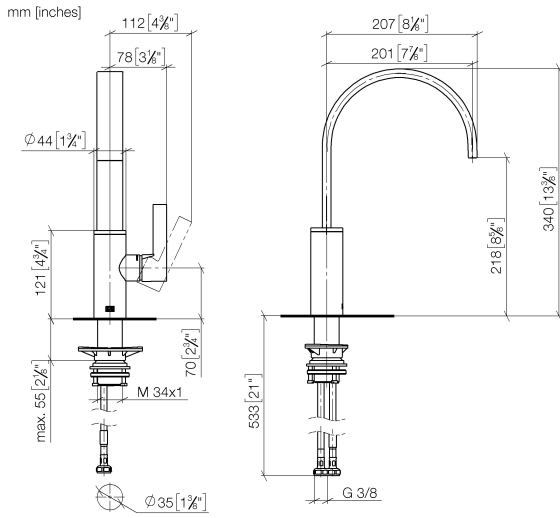

Recommended miscellaneous

Swivel limitation set - 12 820 970 90

Recommended miscellaneous

Dispenser without rosette - Brushed Dark Platinum 82 424 970-99

Recommended miscellaneous

Strainer waste with control handle - Brushed Dark Platinum 10 712 970-99

33 800 682

Flow rate chart

Certificates

LGA_38646.

WRAS_240202021.

33 800 682

Spare parts list

No.	Item Number	Name	Quantity used	Delivery time
1	90 28 22 332 00-99	spout	1	-
Spare part can no longer be ordered, please order the replacement item				
2	09 19 86 012-99	cover	1	60
3	90 23 10 128 00 90	nut	1	2
4	90 15 05 042 00 90	cartridge	1	2
5	09 24 04 266 90	nut	1	2
6	90 28 30 052 00-99	cover	1	30
7	90 20 86 004 00-99	handle	1	30
8	04 23 10 044 08 90	fixing set	1	2
9	04 30 04 101 00 90	hose	2	2