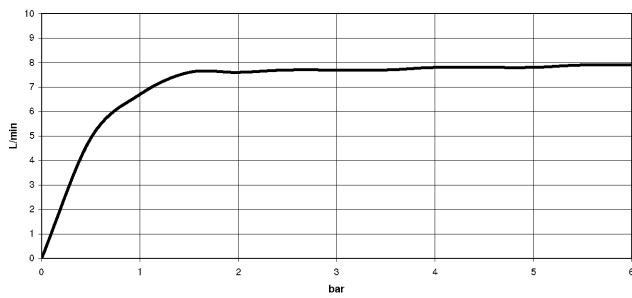

## META SQUARE Single-lever mixer - Brushed Durabross (23kt Gold)

33 800 861 Product version from 2/1/2023

- 200mm projection
- pivotable spout 360°
- Optional swivel limiter available with swivel limiter set 12 820 970 90
- air-enriched flow
- max. flow 8 l/min at 3 bar flow pressure
- lead-free
- This product can help a building meet the requirements of Green Building Rating Systems, e.g. LEED®, BREEAM®, DGNB
- WRAS

**Flow rate chart**

**Codes & Standards**

DIN 4109

ISO 3822

Scottish Water  
Byelaws

UK Water Supply  
Regulations

**Ü-Zeichen**