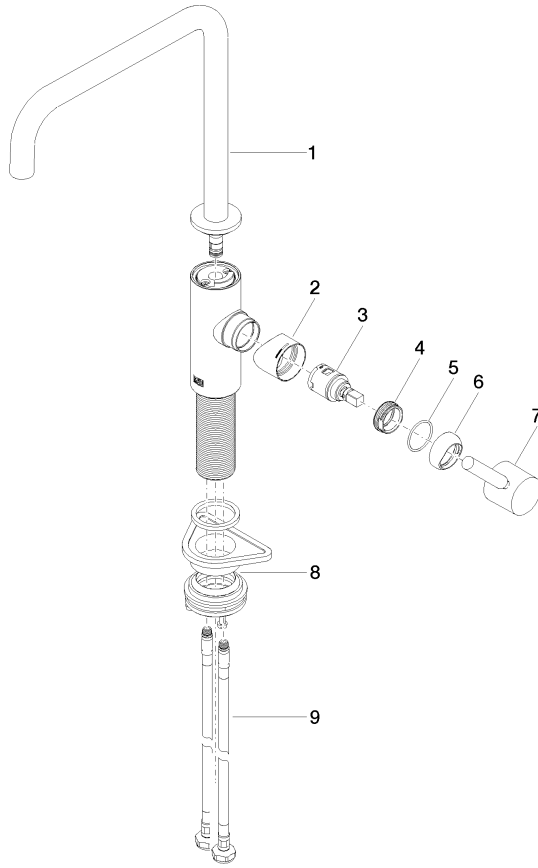

## META SQUARE Single-lever mixer - Brushed Durabross (23kt Gold)

33 800 861 Product version from 2/1/2023

- 200mm projection
- pivotable spout 360°
- Optional swivel limiter available with swivel limiter set 12 820 970 90
- air-enriched flow
- max. flow 8 l/min at 3 bar flow pressure
- lead-free
- This product can help a building meet the requirements of Green Building Rating Systems, e.g. LEED®, BREEAM®, DGNB
- WRAS

## META SQUARE Single-lever mixer - Brushed Durabross (23kt Gold)

---

33 800 861 Product version from 2/1/2023

### Certificates

---

LGA\_38

WRAS\_240102

**META SQUARE Single-lever mixer - Brushed Durabross (23kt Gold)**

33 800 861 Product version from 2/1/2023

**Spare parts list**

No.	Item Number	Name	Quantity used	Delivery time
1	90 28 22 334 00-28	spout	1	20
2	09 19 86 012-28	cover	1	60
3	90 15 05 042 00 90	cartridge	1	2
4	09 24 04 266 90	nut	1	2
5	09 14 10 091 90	seal	1	2
6	90 28 30 052 00-28	cover	1	20
7	90 20 66 003 00-28	handle	1	-
Spare part can no longer be ordered, please order the replacement item				
8	04 23 10 044 08 90	fixing set	1	2
9	04 30 04 101 00 90	hose	2	2