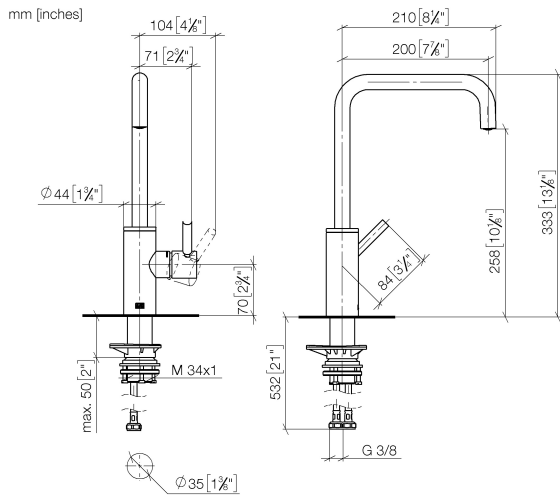

META SQUARE Single-lever mixer - Brushed Durabross (23kt Gold)

33 800 861 Product version from 2/1/2023