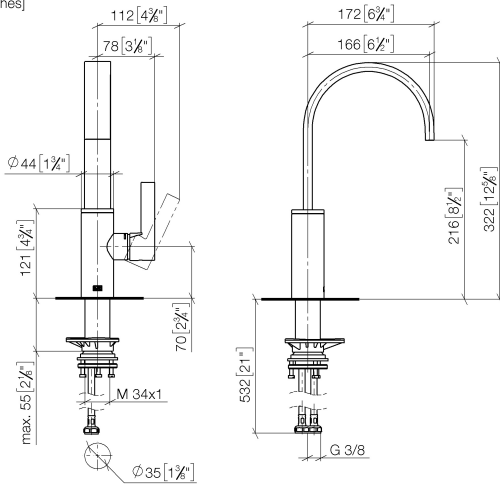

MEM BAR TAP Single-lever mixer - Brushed Durabron (23kt Gold)

MEM

33 805 682

- 166mm projection
- pivotable spout 360°
- Optional swivel limiter available with swivel limiter set 12 820 970 90
- air-enriched flow
- max. flow 6.3 l/min at 3 bar flow pressure
- lead-free
- This product can help a building meet the requirements of Green Building Rating Systems, e.g. LEED®, BREEAM®, DGNB
- WRAS 240202021

Recommended miscellaneous

	Dispenser without rosette - Brushed Durabron (23kt Gold)	82 424 970-28
---	---	---------------

33 805 682

mm [inches]

Flow rate chart

Certificates

LGA_38646.

WRAS_240202021.

33 805 682

Spare parts list

No.	Item Number	Name	Quantity used	Delivery time
1	90 28 22 282 00-28	spout	1	-
Spare part can no longer be ordered, please order the replacement item				
2	09 19 86 012-28	cover	1	60
3	90 23 10 128 00 90	nut	1	2
4	90 15 05 042 00 90	cartridge	1	2
5	09 24 04 266 90	nut	1	2
6	90 28 30 052 00-28	cover	1	20
7	90 20 86 004 00-28	handle	1	20
8	04 23 10 044 08 90	fixing set	1	2
9	04 30 04 101 00 90	hose	2	2