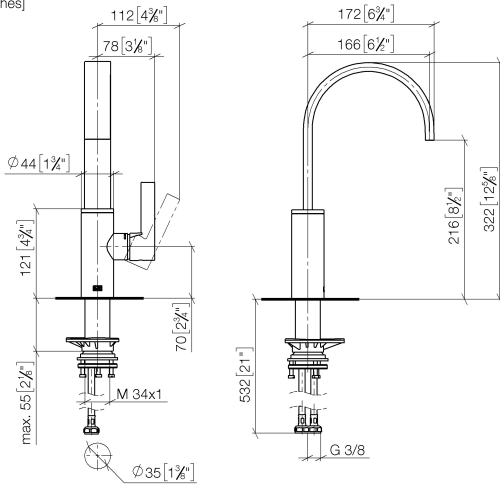

MEM BAR TAP Single-lever mixer - Brushed Champagne (22kt Gold)

MEM

33 805 682

- 166mm projection
- pivotable spout 360°
- Optional swivel limiter available with swivel limiter set 12 820 970 90
- air-enriched flow
- max. flow 6.3 l/min at 3 bar flow pressure
- lead-free
- This product can help a building meet the requirements of Green Building Rating Systems, e.g. LEED®, BREEAM®, DGNB
- WRAS 240202021

33 805 682

mm [inches]

Flow rate chart

Certificates

LGA_38646.

WRAS_240202021.

33 805 682

Spare parts list

No.	Item Number	Name	Quantity used	Delivery time
1	90 28 22 282 00-46	spout	1	-
Spare part can no longer be ordered, please order the replacement item				
2	09 19 86 012-46	cover	1	60
3	90 23 10 128 00 90	nut	1	2
4	90 15 05 042 00 90	cartridge	1	2
5	09 24 04 266 90	nut	1	2
6	90 28 30 052 00-46	cover	1	30
7	90 20 86 004 00-46	handle	1	30
8	04 23 10 044 08 90	fixing set	1	2
9	04 30 04 101 00 90	hose	2	2