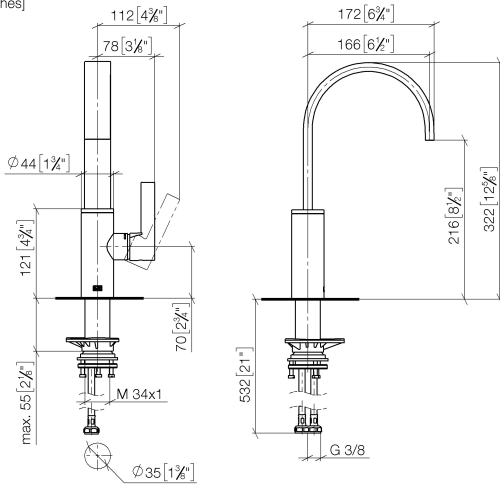

**MEM BAR TAP Single-lever mixer - Brushed Dark Platinum**

MEM

33 805 682

- 166mm projection
- pivotable spout 360°
- Optional swivel limiter available with swivel limiter set 12 820 970 90
- air-enriched flow
- max. flow 6.3 l/min at 3 bar flow pressure
- lead-free
- This product can help a building meet the requirements of Green Building Rating Systems, e.g. LEED®, BREEAM®, DGNB
- WRAS 240202021

**Recommended miscellaneous**

**Swivel limitation set - 12 820 970 90**

**Recommended miscellaneous**

**Dispenser without rosette - Brushed Dark Platinum 82 424 970-99**

**Recommended miscellaneous**

**Strainer waste with control handle - Brushed Dark Platinum 10 712 970-99**

33 805 682

mm [inches]

**Flow rate chart**

**Certificates**

LGA\_38646.

WRAS\_240202021.

33 805 682

**Spare parts list**

No.	Item Number	Name	Quantity used	Delivery time
1	90 28 22 282 00-99	spout	1	-
Spare part can no longer be ordered, please order the replacement item				
2	09 19 86 012-99	cover	1	60
3	90 23 10 128 00 90	nut	1	2
4	90 15 05 042 00 90	cartridge	1	2
5	09 24 04 266 90	nut	1	2
6	90 28 30 052 00-99	cover	1	30
7	90 20 86 004 00-99	handle	1	30
8	04 23 10 044 08 90	fixing set	1	2
9	04 30 04 101 00 90	hose	2	2