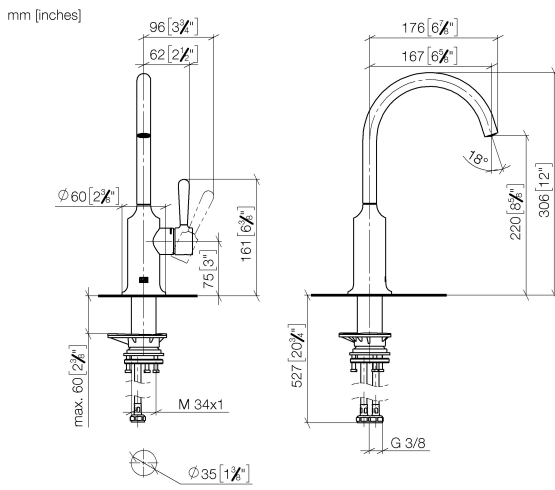

33 805 809

- 167mm projection
- pivotable spout 360°
- air-enriched flow
- max. flow 7 l/min at 3 bar flow pressure
- lead-free
- This product can help a building meet the requirements of Green Building Rating Systems, e.g. LEED®, BREEAM®, DGNB

	Platinum	33 805 809-08
	Chrome	33 805 809-00
	Brushed Platinum	33 805 809-06
	Durabronze (23kt Gold)	33 805 809-09
	Dark Chrome	33 805 809-19
	Brushed Durabronze (23kt Gold)	33 805 809-28
	Matte Black	33 805 809-33
	Brushed Champagne (22kt Gold)	33 805 809-46
	Champagne (22kt Gold)	33 805 809-47
	Brushed Chrome	33 805 809-93
	Brushed Dark Platinum	33 805 809-99

Recommended miscellaneous

VAIA Dispenser with rosette - Platinum 82 434 809-08

33 805 809

Flow rate chart

Certificates

LGA_29299.

33 805 809

Parts for other finishes can be found here: [Chrome](#)

Spare parts list

No.	Item Number	Name	Quantity used	Delivery time
1	90 28 22 311 02-08	spout	1	-
Spare part can no longer be ordered, please order the replacement item				
2	90 15 05 042 00 90	cartridge	1	2
3	09 24 04 266 90	nut	1	2
4	09 14 10 091 90	seal	1	2
5	90 28 30 052 00-08	cover	1	40
6	90 20 80 050 00-08	handle	1	-
Spare part can no longer be ordered, please order the replacement item				
7	04 30 04 100 00 90	hose	2	2
8	04 23 10 044 08 90	fixing set	1	2