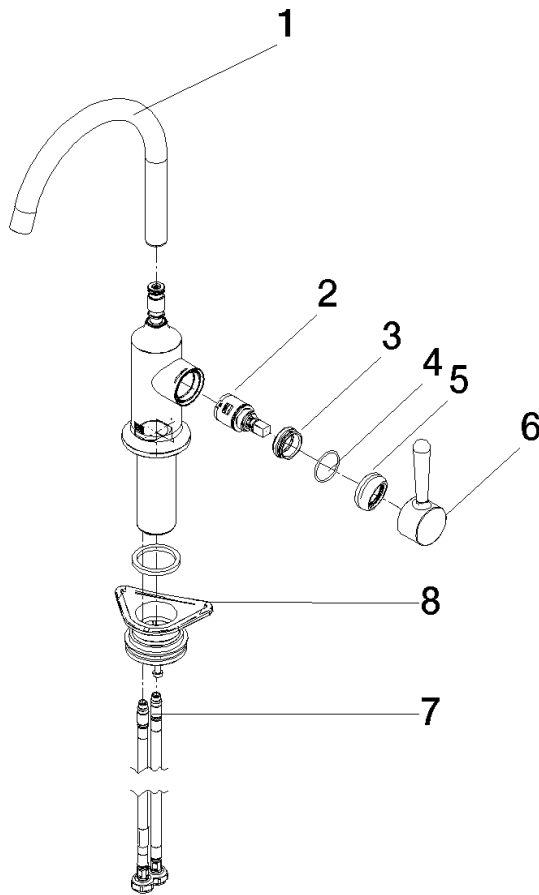

33 805 809

- 167mm projection
- pivotable spout 360°
- air-enriched flow
- max. flow 7 l/min at 3 bar flow pressure
- lead-free
- This product can help a building meet the requirements of Green Building Rating Systems, e.g. LEED®, BREEAM®, DGNB

Recommended miscellaneous

VAIA Dispenser with rosette - Platinum 82 434 809-08

33 805 809

Flow rate chart

Certificates

LGA_29299.

33 805 809

Parts for other finishes can be found here: [Chrome](#)

Spare parts list

No.	Item Number	Name	Quantity used	Delivery time
1	90 28 22 311 02-08	spout	1	-
Spare part can no longer be ordered, please order the replacement item				
2	90 15 05 042 00 90	cartridge	1	2
3	09 24 04 266 90	nut	1	2
4	09 14 10 091 90	seal	1	2
5	90 28 30 052 00-08	cover	1	40
6	90 20 80 050 00-08	handle	1	-
Spare part can no longer be ordered, please order the replacement item				
7	04 30 04 100 00 90	hose	2	2
8	04 23 10 044 08 90	fixing set	1	2