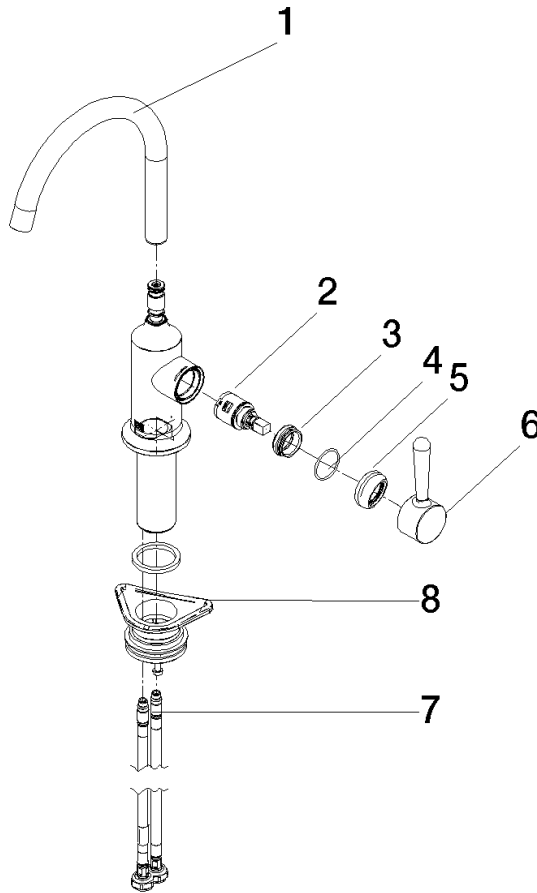

33 805 809

- 167mm projection
- pivotable spout 360°
- air-enriched flow
- max. flow 7 l/min at 3 bar flow pressure
- lead-free
- This product can help a building meet the requirements of Green Building Rating Systems, e.g. LEED®, BREEAM®, DGNB

Recommended miscellaneous

VAIA Dispenser with rosette - Durabronss (23kt Gold) 82 434 809-09

33 805 809

Flow rate chart

Certificates

LGA_29299.

33 805 809

Parts for other finishes can be found here: [Chrome](#)

Spare parts list

No.	Item Number	Name	Quantity used	Delivery time
1	90 28 22 311 02-09	spout	1	-
Spare part can no longer be ordered, please order the replacement item				
2	90 15 05 042 00 90	cartridge	1	2
3	09 24 04 266 90	nut	1	2
4	09 14 10 091 90	seal	1	2
5	90 28 30 052 00-09	cover	1	40
6	90 20 80 050 00-09	handle	1	-
Spare part can no longer be ordered, please order the replacement item				
7	04 30 04 100 00 90	hose	2	2
8	04 23 10 044 08 90	fixing set	1	2