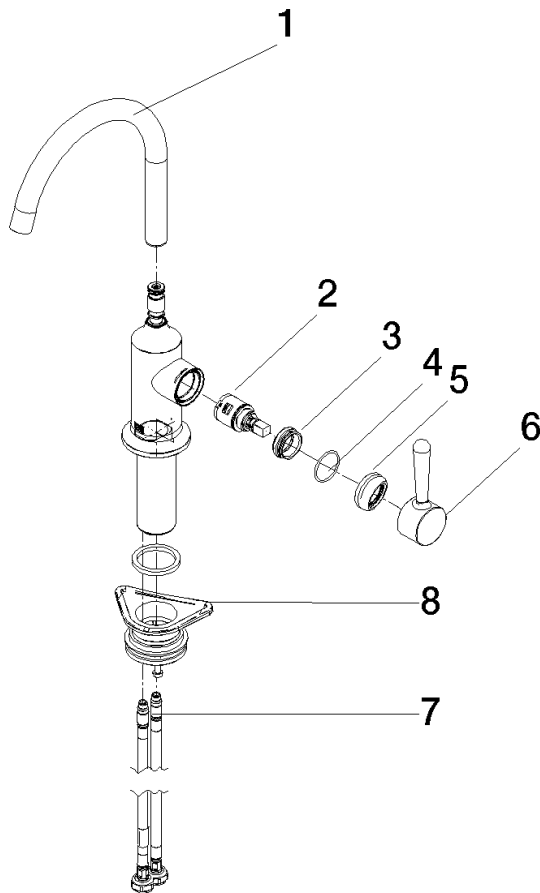

33 805 809

- 167mm projection
- pivotable spout 360°
- air-enriched flow
- max. flow 7 l/min at 3 bar flow pressure
- lead-free
- This product can help a building meet the requirements of Green Building Rating Systems, e.g. LEED®, BREEAM®, DGNB

Recommended miscellaneous

VAIA Dispenser with rosette - Dark Chrome 82 434 809-19

33 805 809

mm [inches]

Flow rate chart

Certificates

LGA_29299.

33 805 809

Parts for other finishes can be found here: [Chrome](#)

Spare parts list

No.	Item Number	Name	Quantity used	Delivery time
1	90 28 22 311 02-19	spout	1	-
Spare part can no longer be ordered, please order the replacement item				
2	90 15 05 042 00 90	cartridge	1	2
3	09 24 04 266 90	nut	1	2
4	09 14 10 091 90	seal	1	2
5	90 28 30 052 00-19	cover	1	20
6	90 20 80 050 00-19	handle	1	-
Spare part can no longer be ordered, please order the replacement item				
7	04 30 04 100 00 90	hose	2	2
8	04 23 10 044 08 90	fixing set	1	2