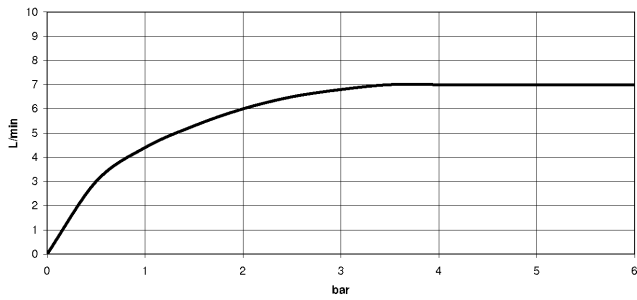

Recommended miscellaneous

VAIA Dispenser with rosette - Dark Chrome 82 434 809-19

33 805 809

mm [inches]

Flow rate chart

Certificates

LGA_29299.

33 805 809