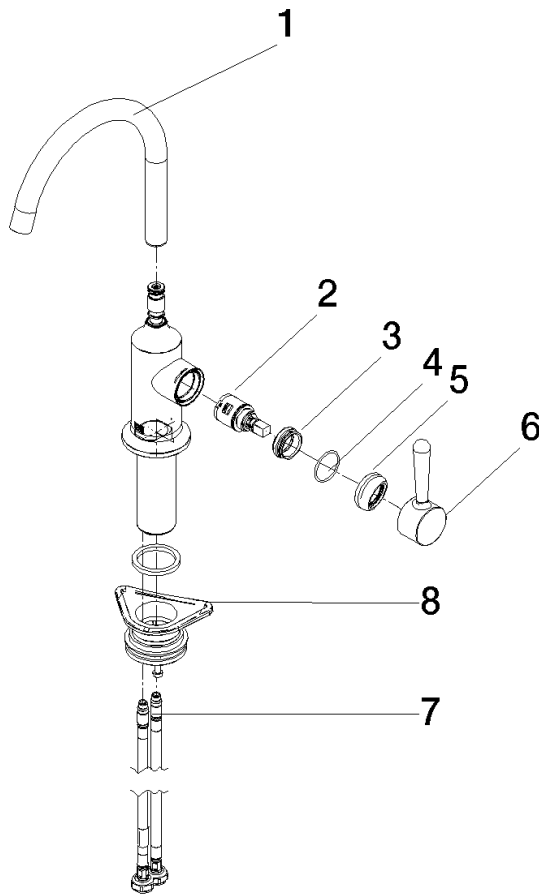

33 805 809

- 167mm projection
- pivotable spout 360°
- air-enriched flow
- max. flow 7 l/min at 3 bar flow pressure
- lead-free
- This product can help a building meet the requirements of Green Building Rating Systems, e.g. LEED®, BREEAM®, DGNB

Recommended miscellaneous

VAIA Dispenser with rosette - Brushed Durabron (23kt Gold) 82 434 809-28

33 805 809

mm [inches]

Flow rate chart

Certificates

LGA_29299.

33 805 809

Parts for other finishes can be found here: [Chrome](#)

Spare parts list

No.	Item Number	Name	Quantity used	Delivery time
1	90 28 22 311 02-28	spout	1	-
Spare part can no longer be ordered, please order the replacement item				
2	90 15 05 042 00 90	cartridge	1	2
3	09 24 04 266 90	nut	1	2
4	09 14 10 091 90	seal	1	2
5	90 28 30 052 00-28	cover	1	20
6	90 20 80 050 00-28	handle	1	-
Spare part can no longer be ordered, please order the replacement item				
7	04 30 04 100 00 90	hose	2	2
8	04 23 10 044 08 90	fixing set	1	2