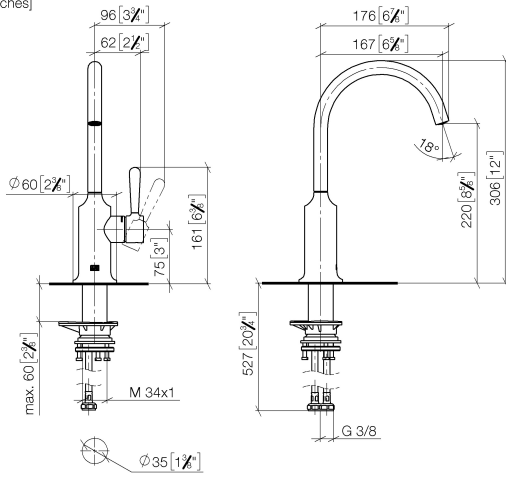

33 805 809

- 167mm projection
- pivotable spout 360°
- air-enriched flow
- max. flow 7 l/min at 3 bar flow pressure
- lead-free
- This product can help a building meet the requirements of Green Building Rating Systems, e.g. LEED®, BREEAM®, DGNB

Recommended miscellaneous

VAIA Dispenser with rosette - Brushed Durabron (23kt Gold) 82 434 809-28

33 805 809

mm [inches]

Flow rate chart

Certificates

LGA_29299.

33 805 809

Parts for other finishes can be found here: [Chrome](#)

Spare parts list

No.	Item Number	Name	Quantity used	Delivery time
1	90 28 22 311 02-28	spout	1	-
Spare part can no longer be ordered, please order the replacement item				
2	90 15 05 042 00 90	cartridge	1	2
3	09 24 04 266 90	nut	1	2
4	09 14 10 091 90	seal	1	2
5	90 28 30 052 00-28	cover	1	20
6	90 20 80 050 00-28	handle	1	-
Spare part can no longer be ordered, please order the replacement item				
7	04 30 04 100 00 90	hose	2	2
8	04 23 10 044 08 90	fixing set	1	2