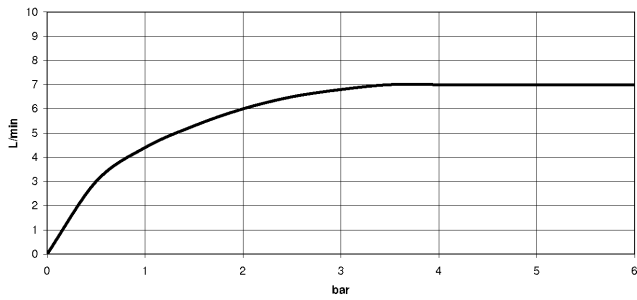

Recommended miscellaneous

VAIA Dispenser with rosette - Brushed Durabron (23kt Gold) 82 434 809-28

33 805 809

mm [inches]

Flow rate chart

Certificates

LGA_29299.

33 805 809