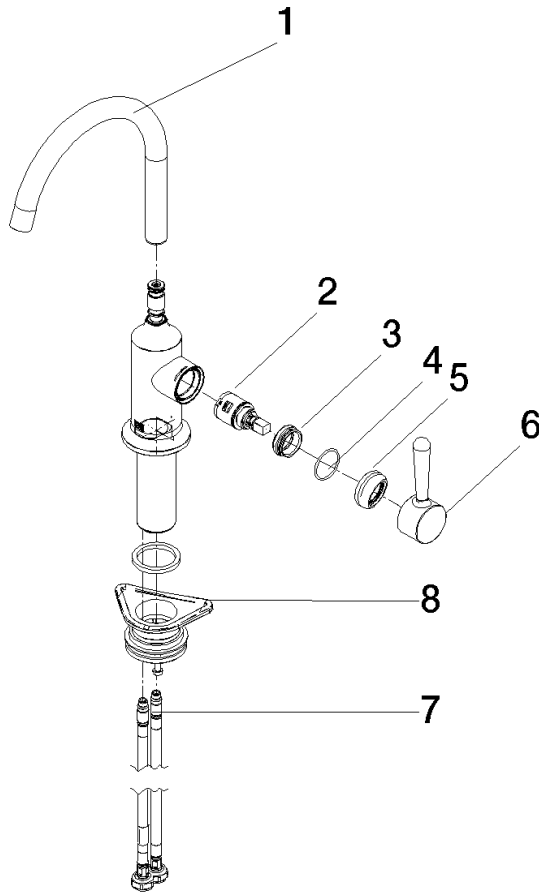

33 805 809

- 167mm projection
- pivotable spout 360°
- air-enriched flow
- max. flow 7 l/min at 3 bar flow pressure
- lead-free
- This product can help a building meet the requirements of Green Building Rating Systems, e.g. LEED®, BREEAM®, DGNB

Recommended miscellaneous

VAIA Dispenser with rosette - Champagne (22kt Gold) 82 434 809-47

33 805 809

Flow rate chart

Certificates

LGA_29299.

33 805 809

Parts for other finishes can be found here: [Chrome](#)

Spare parts list

No.	Item Number	Name	Quantity used	Delivery time
1	90 28 22 311 02-47	spout	1	-
Spare part can no longer be ordered, please order the replacement item				
2	90 15 05 042 00 90	cartridge	1	2
3	09 24 04 266 90	nut	1	2
4	09 14 10 091 90	seal	1	2
5	90 28 30 052 00-47	cover	1	30
6	90 20 80 050 00-47	handle	1	-
Spare part can no longer be ordered, please order the replacement item				
7	04 30 04 100 00 90	hose	2	2
8	04 23 10 044 08 90	fixing set	1	2