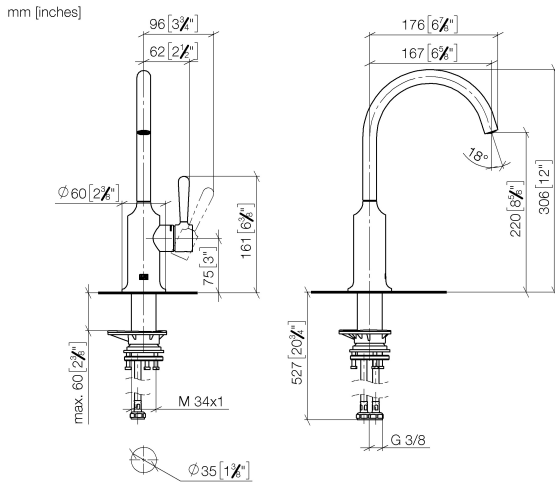

33 805 809

- 167mm projection
- pivotable spout 360°
- air-enriched flow
- max. flow 7 l/min at 3 bar flow pressure
- lead-free
- This product can help a building meet the requirements of Green Building Rating Systems, e.g. LEED®, BREEAM®, DGNB

	Champagne (22kt Gold)	33 805 809-47
	Chrome	33 805 809-00
	Brushed Platinum	33 805 809-06
	Platinum	33 805 809-08
	Durabronze (23kt Gold)	33 805 809-09
	Dark Chrome	33 805 809-19
	Brushed Durabronze (23kt Gold)	33 805 809-28
	Matte Black	33 805 809-33
	Brushed Champagne (22kt Gold)	33 805 809-46
	Brushed Chrome	33 805 809-93
	Brushed Dark Platinum	33 805 809-99

Recommended miscellaneous

VAIA Dispenser with rosette - Champagne (22kt Gold) 82 434 809-47

33 805 809

Flow rate chart

Certificates

LGA_29299.

33 805 809

Parts for other finishes can be found here: [Chrome](#)

Spare parts list

No.	Item Number	Name	Quantity used	Delivery time
1	90 28 22 311 02-47	spout	1	-
Spare part can no longer be ordered, please order the replacement item				
2	90 15 05 042 00 90	cartridge	1	2
3	09 24 04 266 90	nut	1	2
4	09 14 10 091 90	seal	1	2
5	90 28 30 052 00-47	cover	1	30
6	90 20 80 050 00-47	handle	1	-
Spare part can no longer be ordered, please order the replacement item				
7	04 30 04 100 00 90	hose	2	2
8	04 23 10 044 08 90	fixing set	1	2