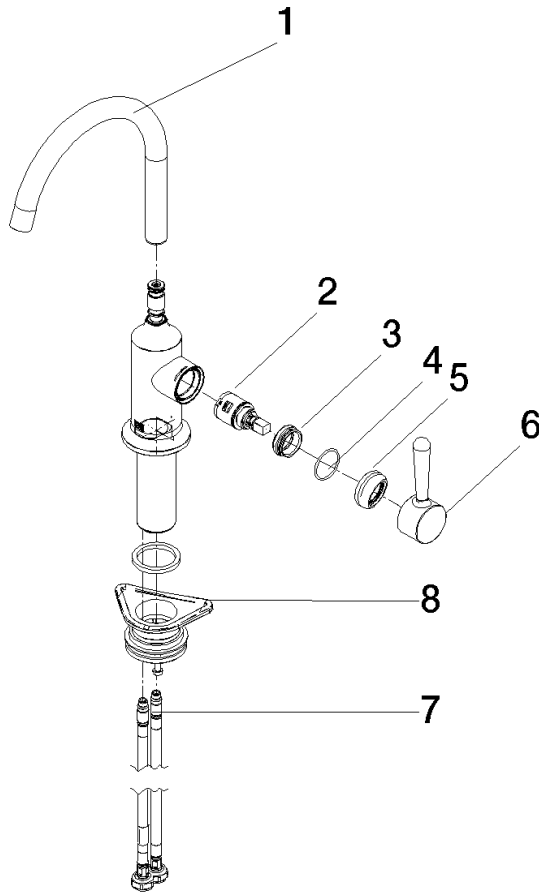

33 805 809

- 167mm projection
- pivotable spout 360°
- air-enriched flow
- max. flow 7 l/min at 3 bar flow pressure
- lead-free
- This product can help a building meet the requirements of Green Building Rating Systems, e.g. LEED®, BREEAM®, DGNB

Recommended miscellaneous

VAIA Dispenser with rosette - 82 434 809-93
Brushed Chrome

33 805 809

Flow rate chart

Certificates

LGA_29299.

33 805 809

Parts for other finishes can be found here: [Chrome](#)

Spare parts list

No.	Item Number	Name	Quantity used	Delivery time
1	90 28 22 311 02-93	spout	1	-
Spare part can no longer be ordered, please order the replacement item				
2	90 15 05 042 00 90	cartridge	1	2
3	09 24 04 266 90	nut	1	2
4	09 14 10 091 90	seal	1	2
5	90 28 30 052 00-93	cover	1	20
6	90 20 80 050 00-93	handle	1	-
Spare part can no longer be ordered, please order the replacement item				
7	04 30 04 100 00 90	hose	2	2
8	04 23 10 044 08 90	fixing set	1	2