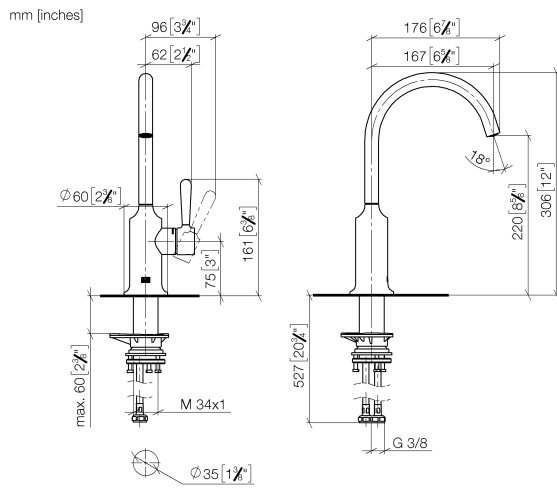

33 805 809

- 167mm projection
- pivotable spout 360°
- air-enriched flow
- max. flow 7 l/min at 3 bar flow pressure
- lead-free
- This product can help a building meet the requirements of Green Building Rating Systems, e.g. LEED®, BREEAM®, DGNB

Recommended miscellaneous

VAIA Dispenser with rosette - 82 434 809-93
Brushed Chrome

33 805 809

Flow rate chart

Certificates

LGA_29299.

33 805 809

Parts for other finishes can be found here: [Chrome](#)

Spare parts list

No.	Item Number	Name	Quantity used	Delivery time
1	90 28 22 311 02-93	spout	1	-
Spare part can no longer be ordered, please order the replacement item				
2	90 15 05 042 00 90	cartridge	1	2
3	09 24 04 266 90	nut	1	2
4	09 14 10 091 90	seal	1	2
5	90 28 30 052 00-93	cover	1	20
6	90 20 80 050 00-93	handle	1	-
Spare part can no longer be ordered, please order the replacement item				
7	04 30 04 100 00 90	hose	2	2
8	04 23 10 044 08 90	fixing set	1	2