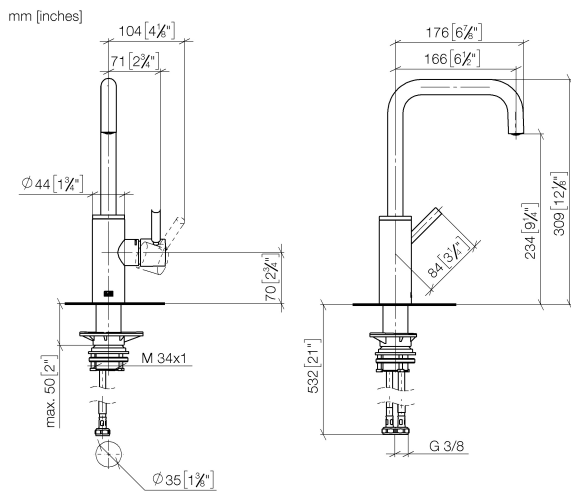

33 805 861

- 166mm projection
- pivotable spout 360°
- Optional swivel limiter available with swivel limiter set 12 820 970 90
- air-enriched flow
- max. flow 8 l/min at 3 bar flow pressure
- lead-free
- This product can help a building meet the requirements of Green Building Rating Systems, e.g. LEED®, BREEAM®, DGNB
- WRAS 240102021

**Recommended miscellaneous**

**Swivel limitation set -** 12 820 970 90

**Recommended miscellaneous**

**Strainer waste with control handle - Brushed Platinum** 10 712 970-06

**Recommended miscellaneous**

**Dispenser without rosette - Brushed Platinum** 82 424 970-06

33 805 861

**Flow rate chart**

**Certificates**

LGA\_38642.

WRAS\_240102021.

33 805 861

**Spare parts list**

No.	Item Number	Name	Quantity used	Delivery time
1	90 28 22 285 00-06	spout	1	-
Spare part can no longer be ordered, please order the replacement item				
2	09 19 86 012-06	cover	1	60
3	90 15 05 042 00 90	cartridge	1	2
4	09 24 04 266 90	nut	1	2
5	09 14 10 091 90	seal	1	2
6	90 28 30 052 00-06	cover	1	10
7	90 20 66 003 00-06	handle	1	10
8	04 23 10 044 08 90	fixing set	1	2
9	04 30 04 101 00 90	hose	2	2