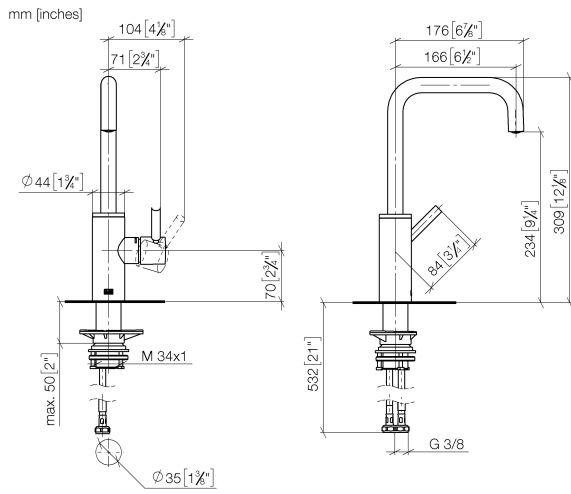

33 805 861

- 166mm projection
- pivotable spout 360°
- Optional swivel limiter available with swivel limiter set 12 820 970 90
- air-enriched flow
- max. flow 8 l/min at 3 bar flow pressure
- lead-free
- This product can help a building meet the requirements of Green Building Rating Systems, e.g. LEED®, BREEAM®, DGNB
- WRAS 240102021

33 805 861

Flow rate chart

Certificates

LGA_38642.

WRAS_240102021.

33 805 861

Spare parts list

No.	Item Number	Name	Quantity used	Delivery time
1	90 28 22 285 00-09	spout	1	-
Spare part can no longer be ordered, please order the replacement item				
2	09 19 86 012-09	cover	1	60
3	90 15 05 042 00 90	cartridge	1	2
4	09 24 04 266 90	nut	1	2
5	09 14 10 091 90	seal	1	2
6	90 28 30 052 00-09	cover	1	40
7	90 20 66 003 00-09	handle	1	-
Spare part can no longer be ordered, please order the replacement item				
8	04 23 10 044 08 90	fixing set	1	2
9	04 30 04 101 00 90	hose	2	2