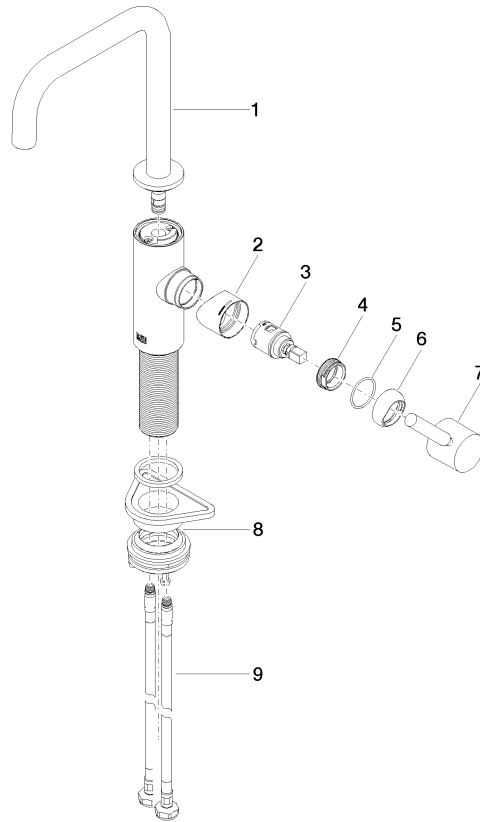

33 805 861

- 166mm projection
- pivotable spout 360°
- Optional swivel limiter available with swivel limiter set 12 820 970 90
- air-enriched flow
- max. flow 8 l/min at 3 bar flow pressure
- lead-free
- This product can help a building meet the requirements of Green Building Rating Systems, e.g. LEED®, BREEAM®, DGNB
- WRAS 240102021

33 805 861

Flow rate chart

Certificates

LGA_38642.

WRAS_240102021.

33 805 861

Spare parts list

No.	Item Number	Name	Quantity used	Delivery time
1	90 28 22 285 00-09	spout	1	-
Spare part can no longer be ordered, please order the replacement item				
2	09 19 86 012-09	cover	1	60
3	90 15 05 042 00 90	cartridge	1	2
4	09 24 04 266 90	nut	1	2
5	09 14 10 091 90	seal	1	2
6	90 28 30 052 00-09	cover	1	40
7	90 20 66 003 00-09	handle	1	-
Spare part can no longer be ordered, please order the replacement item				
8	04 23 10 044 08 90	fixing set	1	2
9	04 30 04 101 00 90	hose	2	2